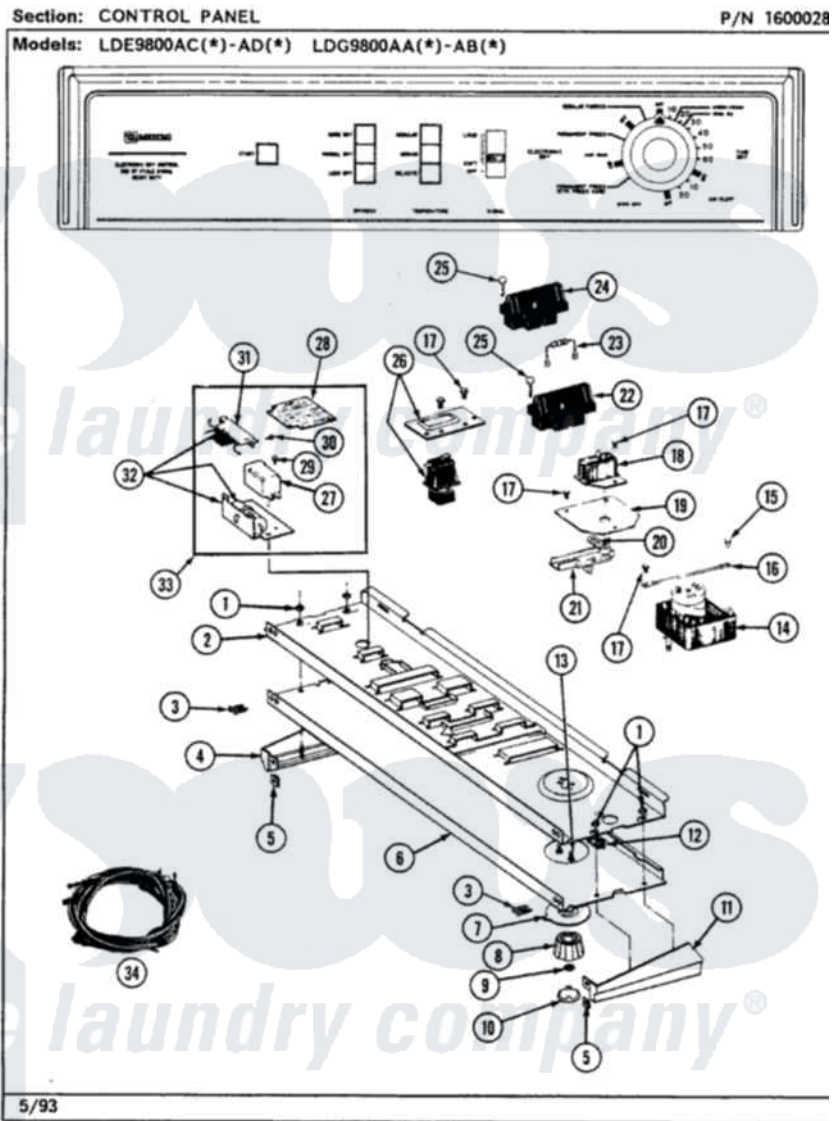

Maytag LDG9800ABL 03 - CONTROL PANEL

Maytag Residential Maytag LDG9800ABL Dryer Parts Parts Diagram 03 - CONTROL PANEL
 Click on the part number to view part

Item	Original Part Number	Replaced By	Status	Part Description
1	214872			Palnut, End Cap Note: Nut, Lamp Holder
2	314184			Back Up Plate
3	210932			Screw, No.8 X 9/16 Ctsk Note: Screw, Inlet Duct
4	207215		Not Available	END CAP LH
5	214894			Fastener, End Cap
6	307321		Not Available	CONTROL PANEL
7	315042			Dial Skirt
8	315041			Knob, Timer
9	312273			Nut, Control Knob
10	215821		Not Available	CAP, KNOB
11	207216		Not Available	END CAP RH
12	214897			Pad, Control Panel
13	910708	488234		Screw 8-32 X 1/4
14	Y307404			Timer
15	211204	00767		Screw, 8A X 3/8 HeX Washer

15	211294	30707		Head Tapping
16	204807			Ground Wire, Supp. Plte To Top Cover
17	211168	W10139210		Screw, 8-18 X 5/16
18	Y305204		Not Available	BUZZER - ADJUSTABLE
19	314169	313610		Hndle-Door
20	314171		Not Available	PIVOT ARM FOR BUZZER
21	307364		Not Available	SLIDE ASSY
22	307304		Not Available	TEMP CONTROL SWITCH 3 BUTTON
23	306917			Resistor, Med Temp Gas
24	307304		Not Available	TEMP CONTROL SWITCH 3 BUTTON
25	213117	67006908		Screw, Ice Rack
26	307305			Switch Push To Start
27	307899			Relay
28	Y307896			Pc Board
29	Y251119	3177991		Screw
30	311863		Not Available	SCREW FOR CAUTION PLATE----NA
31	307422		Not Available	WIRE HARNESS
32	307897			Edge Board Connector
33	307898		Not Available	ELECTRONIC CONTROL
34	307294		Not Available	WIRE HARNESS
"	307556		Not Available	INSTALL & INST PKG D9800C
"	315081		Not Available	MANUAL, USE & CARE