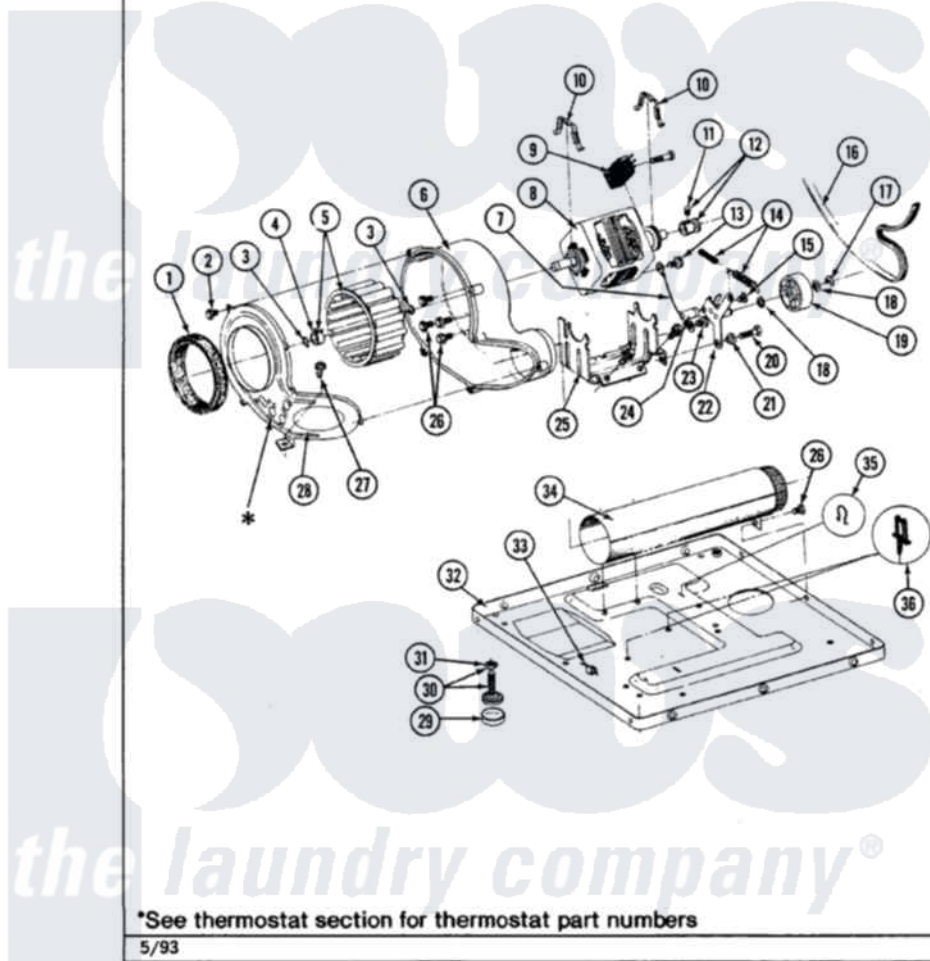

Maytag LDG9800ABL 06 - MOTOR DRIVE

Section: MOTOR DRIVE

P/N 1600028

Models: ALL MODELS

5/93

Maytag [Residential Maytag LDG9800ABL Dryer Parts](#) Parts Diagram 06 - MOTOR DRIVE

[Click on the part number to view part](#)

Item	Original Part Number	Replaced By	Status	Part Description
1	Y312901			Seal, Housing Cover
2	Y312961	W10116751		Screw
3	410233	9703438		Ring-Retrn
4	312967			Clamp, Blower Housing
5	Y303836			Blower Wheel Assembly And Clamp
6	Y312893			Housing, Blower
7	901220			Ground Wire
8	Y303358	W10410999		Motor-Drive
9	306207		Not Available	(PROD. No.303358-8 & No.303358-9)
"	Y303877		Not Available	SWITCH, MOTOR EXTERNAL START No.303358-2, No.303358-4, 303358-7
"	Y303879			Switch, Motor External Start
10	Y015825			Clip, Motor To Motor Support
11	Y053241			Set Screw, Motor Pulley
12	Y305185	6-3051850		Pulley- MO

13	910343	488234	Screw 8-32 X 1/4
14	Y303945		IDLER SPRING ASSY. W/PLUG
15	Y312961	W10116751	Screw
16	Y312959		Poly "V" Belt For Tumbler
17	312958	354987	Ring, Retaining
18	Y312527		Washer, Idler Shaft
19	Y303705	6-3037050	Pulley- ID
20	Y014874		Screw, Idler Arm And Sleeve
21	Y312894	315772	Sleeve, Idler Arm
22	Y303363	6-3033630	Idler Arm
23	211294	90767	Screw, 8A X 3/8 HeX Washer Head Tapping
24	Y313582	W10116756	Spacer
25	312897		Not Available
26	Y310632	1163839	Screw
27	Y313561		Screw----NA
28	314846		Cover, Blower Housing
29	Y314137		Foot, Rubber
30	Y305086		Adjustable Leg And Nut
31	Y052740	62739	Nut, Lock
32	Y303361		Not Available
33	Y310376		Clip, Door Switch Harness
34	Y303442		EXHAUST DUCT ASSEMBLY
35	410490		Spring, Retainer Wire Harness
36	Y313262	W10116752	Retainer-