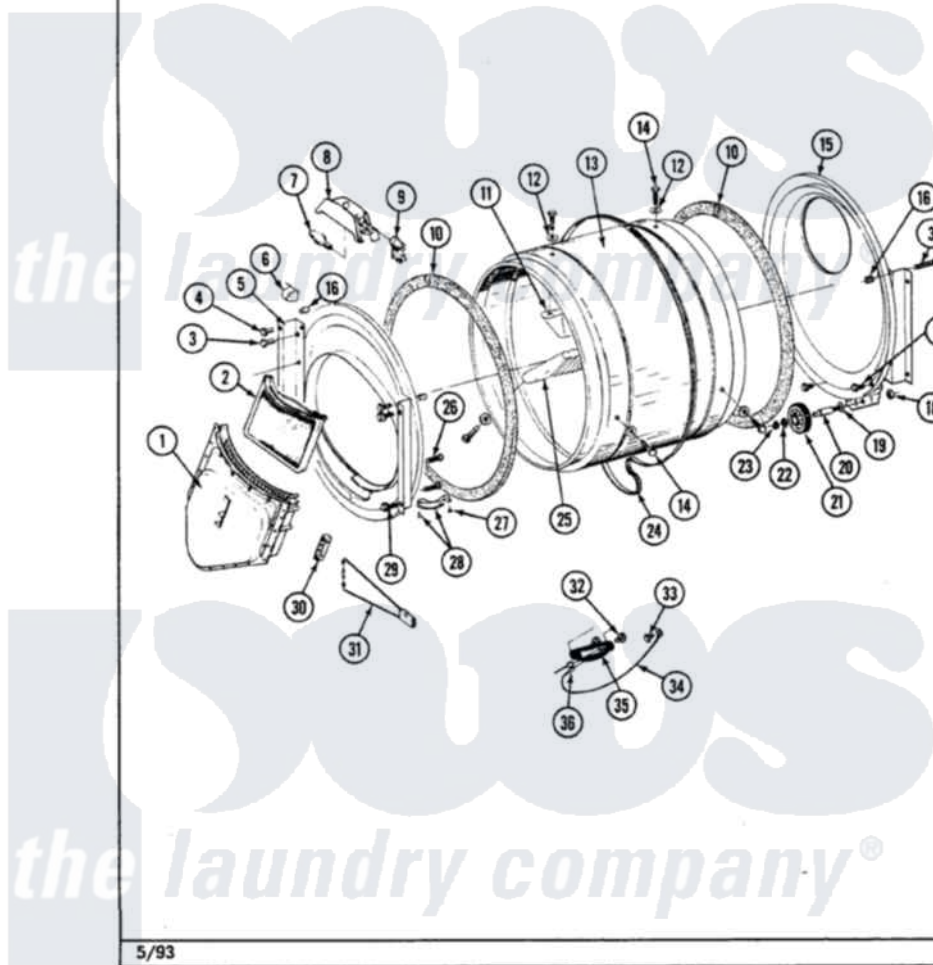

# Maytag LDG9800ABL 08 - TUMBLER

Section: TUMBLER

P/N 1600028

Models: ALL MODELS

5/93

Maytag [Residential Maytag LDG9800ABL Dryer Parts](#) Parts Diagram 08 - TUMBLER

[Click on the part number to view part](#)