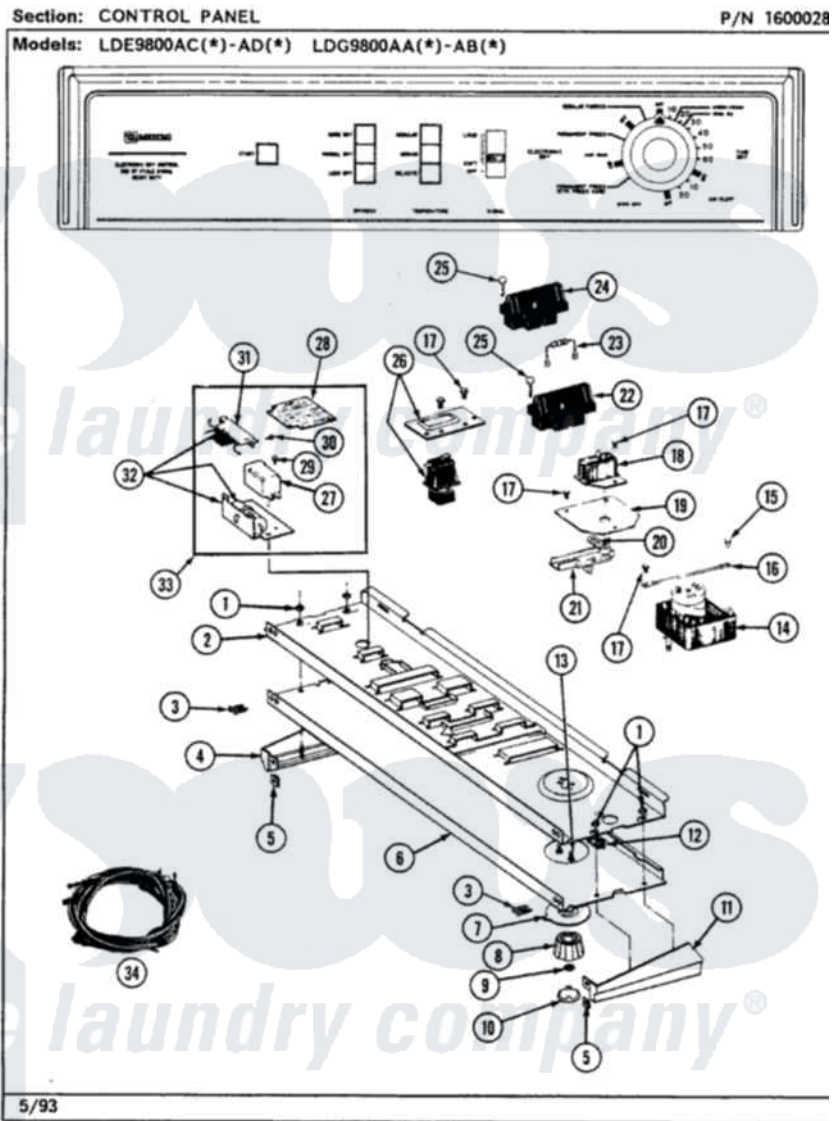

Maytag LDG9800ABW 03 - CONTROL PANEL

Maytag Residential Maytag LDG9800ABW Dryer Parts Parts Diagram 03 - CONTROL PANEL
 Click on the part number to view part

Item	Original Part Number	Replaced By	Status	Part Description
1	214872			Palnut, End Cap Note: Nut, Lamp Holder
2	314184			Back Up Plate
3	210932			Screw, No.8 X 9/16 Ctsk Note: Screw, Inlet Duct
4	207215		Not Available	END CAP LH
5	214894			Fastener, End Cap
6	307321		Not Available	CONTROL PANEL
7	315042			Dial Skirt
8	315041			Knob, Timer
9	312273			Nut, Control Knob
10	215821		Not Available	CAP, KNOB
11	207216		Not Available	END CAP RH
12	214897			Pad, Control Panel
13	910708	488234		Screw 8-32 X 1/4
14	Y307404			Timer
15	211204	00767		Screw, 8A X 3/8 HeX Washer

15	211294	30707		Head Tapping
16	204807			Ground Wire, Supp. Plte To Top Cover
17	211168	W10139210		Screw, 8-18 X 5/16
18	Y305204		Not Available	BUZZER - ADJUSTABLE
19	314169	313610		Hndle-Door
20	314171		Not Available	PIVOT ARM FOR BUZZER
21	307364		Not Available	SLIDE ASSY
22	307304		Not Available	TEMP CONTROL SWITCH 3 BUTTON
23	306917			Resistor, Med Temp Gas
24	307304		Not Available	TEMP CONTROL SWITCH 3 BUTTON
25	213117	67006908		Screw, Ice Rack
26	307305			Switch Push To Start
27	307899			Relay
28	Y307896			Pc Board
29	Y251119	3177991		Screw
30	311863		Not Available	SCREW FOR CAUTION PLATE----NA
31	307422		Not Available	WIRE HARNESS
32	307897			Edge Board Connector
33	307898		Not Available	ELECTRONIC CONTROL
34	307294		Not Available	WIRE HARNESS
"	307556		Not Available	INSTALL & INST PKG D9800C
"	315081		Not Available	MANUAL, USE & CARE