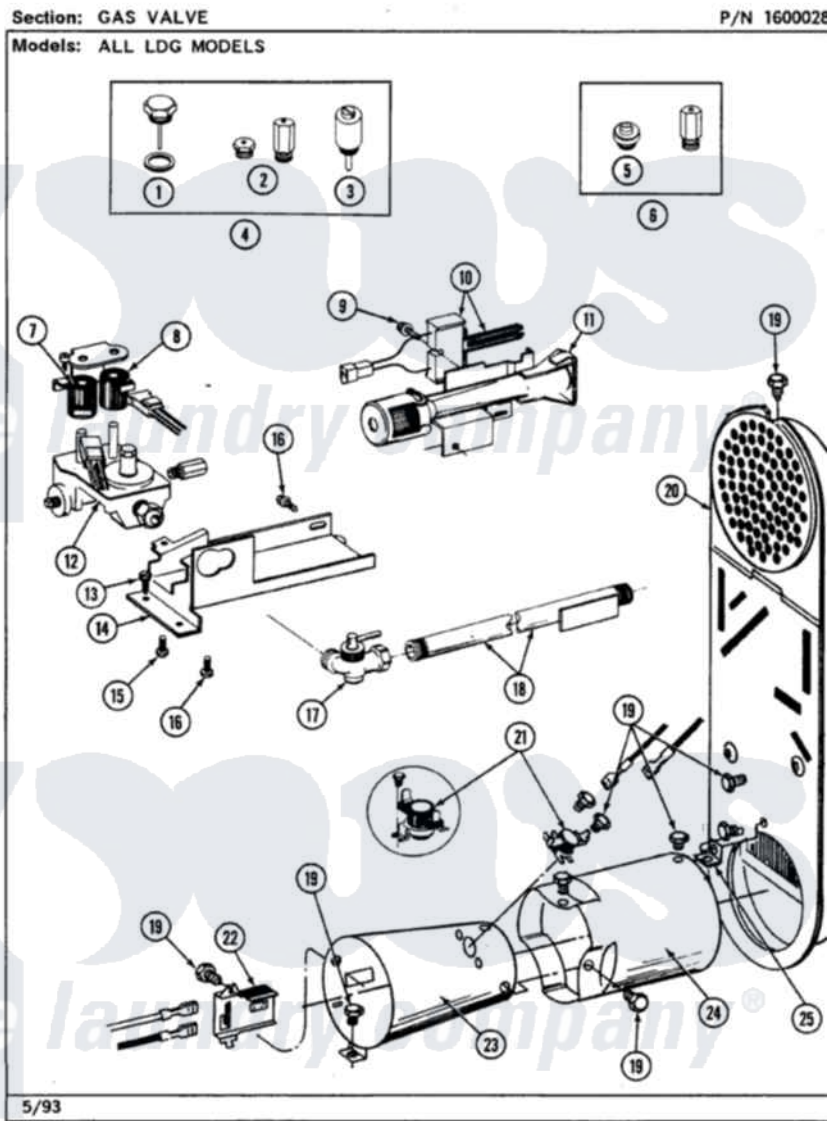

Maytag LDG9800ABW 05 - GAS VALVE

Maytag [Residential Maytag LDG9800ABW Dryer Parts](#) Parts Diagram 05 - GAS VALVE
Click on the part number to view part

Item	Original Part Number	Replaced By	Status	Part Description
1	302810			Screw Assembly - Blue Block Ope
2	305861		Not Available	MAIN BURNER ORIFICE KIT-LPG
3	306184		Not Available	PLUG, BLOCKING (LPG REGULATOR)
4	Y306195	MAL9000AXX		LP Gas Con
5	314602	694424		Leak, Limiter
6	306204	33002924		Gas Conv K
7	306106			Coil, Holding And Booster-W
8	306105	694540		Coil, 60 Hz
9	304971			Screw Note: Screw, Igniter
10	304970	4391996		Ignitor
11	304974	33002793		Burner Assembly
12	306176			Valve, Gas
13	Y313561			Screw---NA
14	314566			Gas Control Bracket

15	314082	90767	Screw, 8A X 3/8 HeX Washer Head Tapping
16	Y313559		Screw
17	Y303349		Angle Shut-Off, Gas Valve
18	Y303383	33001735	Pipe And Bracket Assembly Series 18 Not Needed Use Vavle
19	211294	90767	Screw, 8A X 3/8 HeX Washer Head Tapping
20	Y308504	Not Available	INLET DUCT ASSEMBLY
"	307119		Duct, Inlet Assembly
21	303395		Thermostat, Hi-Limit
22	Y303377	338906	Radiant, Sensor
23	Y308548		Combustion Cone Assembly
"	Y303368		Cone, Combustion
24	Y303841		Cone, Extension
25	Y312890		Retainer, Heater Chamber