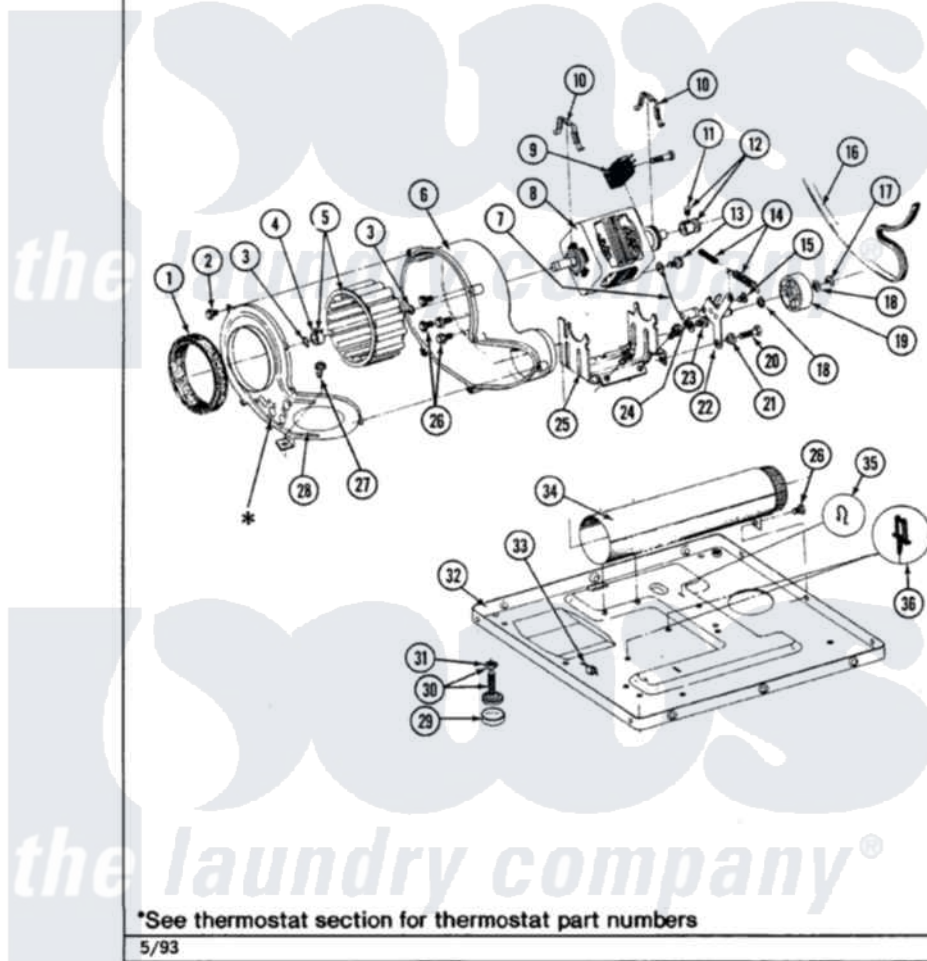

Maytag LDG9800ABW 06 - MOTOR DRIVE

Section: MOTOR DRIVE

P/N 1600028

Models: ALL MODELS

Maytag [Residential Maytag LDG9800ABW Dryer Parts](#) Parts Diagram 06 - MOTOR DRIVE

[Click on the part number to view part](#)

Item	Original Part Number	Replaced By	Status	Part Description
1	Y312901			Seal, Housing Cover
2	Y312961	W10116751		Screw
3	410233	9703438		Ring-Retrn
4	312967			Clamp, Blower Housing
5	Y303836			Blower Wheel Assembly And Clamp
6	Y312893			Housing, Blower
7	901220			Ground Wire
8	Y303358	W10410999		Motor-Drive
9	306207		Not Available	(PROD. No.303358-8 & No.303358-9)
"	Y303877		Not Available	SWITCH, MOTOR EXTERNAL START No.303358-2, No.303358-4, 303358-7
"	Y303879			Switch, Motor External Start
10	Y015825			Clip, Motor To Motor Support
11	Y053241			Set Screw, Motor Pulley
12	Y305185	6-3051850		Pulley- MO

13	910343	488234	Screw 8-32 X 1/4
14	Y303945		IDLER SPRING ASSY. W/PLUG
15	Y312961	W10116751	Screw
16	Y312959		Poly "V" Belt For Tumbler
17	312958	354987	Ring, Retaining
18	Y312527		Washer, Idler Shaft
19	Y303705	6-3037050	Pulley- ID
20	Y014874		Screw, Idler Arm And Sleeve
21	Y312894	315772	Sleeve, Idler Arm
22	Y303363	6-3033630	Idler Arm
23	211294	90767	Screw, 8A X 3/8 HeX Washer Head Tapping
24	Y313582	W10116756	Spacer
25	312897		Not Available
26	Y310632	1163839	Screw
27	Y313561		Screw----NA
28	314846		Cover, Blower Housing
29	Y314137		Foot, Rubber
30	Y305086		Adjustable Leg And Nut
31	Y052740	62739	Nut, Lock
32	Y303361		Not Available
33	Y310376		Clip, Door Switch Harness
34	Y303442		EXHAUST DUCT ASSEMBLY
35	410490		Spring, Retainer Wire Harness
36	Y313262	W10116752	Retainer-