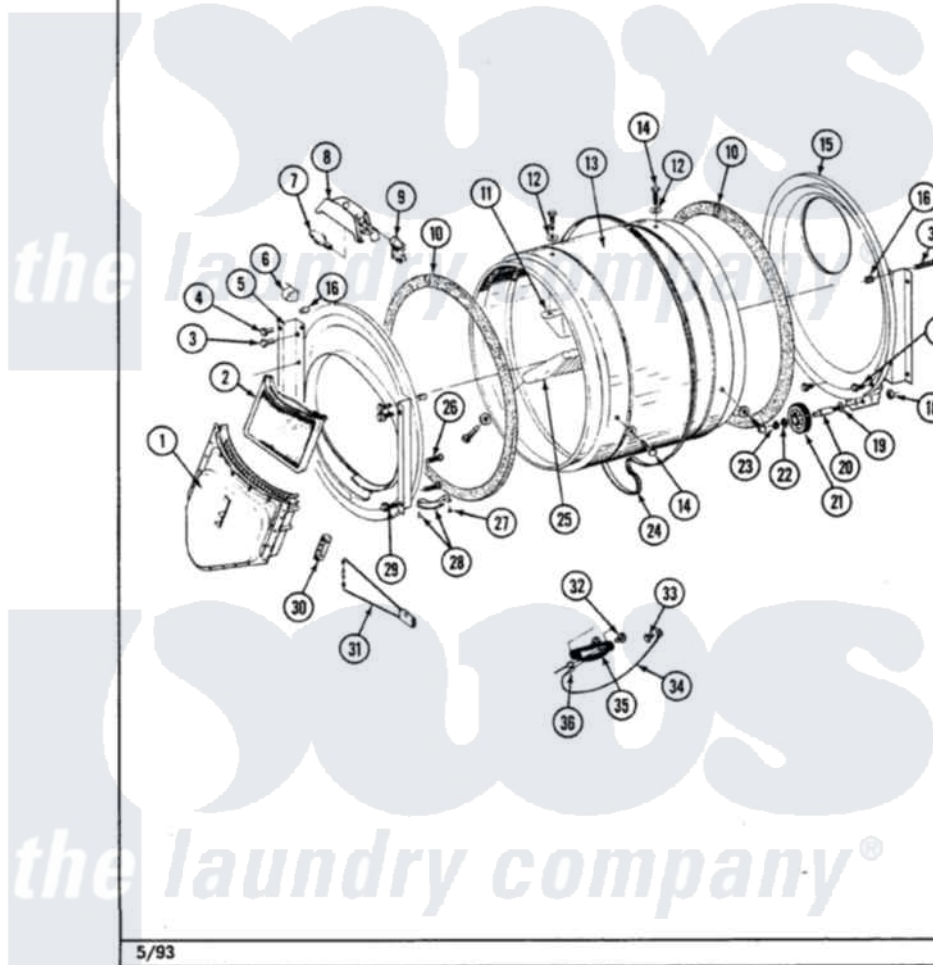

# Maytag LDG9800ABW 08 - TUMBLER

Section: TUMBLER

P/N 1600028

Models: ALL MODELS

5/93

Maytag Residential Maytag LDG9800ABW Dryer Parts Parts Diagram 08 - TUMBLER

Click on the part number to view part

| Item | Original Part Number    | Replaced By              | Status        | Part Description          |
|------|-------------------------|--------------------------|---------------|---------------------------|
| 1    | Y307112                 | <a href="#">33001016</a> |               | Outlet Duct Assembly      |
| 2    | Y307107                 | <a href="#">33002970</a> |               | Lint Filte                |
| 3    | 313764                  |                          | Not Available | SCREW                     |
| 4    | <a href="#">Y313561</a> |                          |               | Screw----NA               |
| 5    | <a href="#">307117</a>  |                          |               | Tumbler Front W/Seal      |
| 6    | <a href="#">Y310376</a> |                          |               | Clip, Door Switch Harness |
| 7    | Y307100                 | <a href="#">67001316</a> |               | Bulb, Light               |
| 8    | 314955                  | <a href="#">33001496</a> |               | Lamp- Hold                |
| 9    | 307097                  | <a href="#">33001496</a> |               | Lamp- Hold                |
| 10   | <a href="#">314820</a>  |                          |               | Seal, Tumbler             |
| 11   | 314803                  | <a href="#">33001012</a> |               | Baffle                    |
| 12   | <a href="#">314158</a>  |                          |               | Washer, Baffle To Tumbler |
| 13   | 306663                  |                          | Not Available | TUMBLER W/BAFFLES         |
| "    | 314802                  |                          | Not Available | TUMBLER W/OUT BAFFLES     |
| 14   | <a href="#">Y310759</a> |                          |               | Screw, Tumbler Baffles    |
| 15   | Y308544                 | <a href="#">33001178</a> |               | Back, Tumbler             |