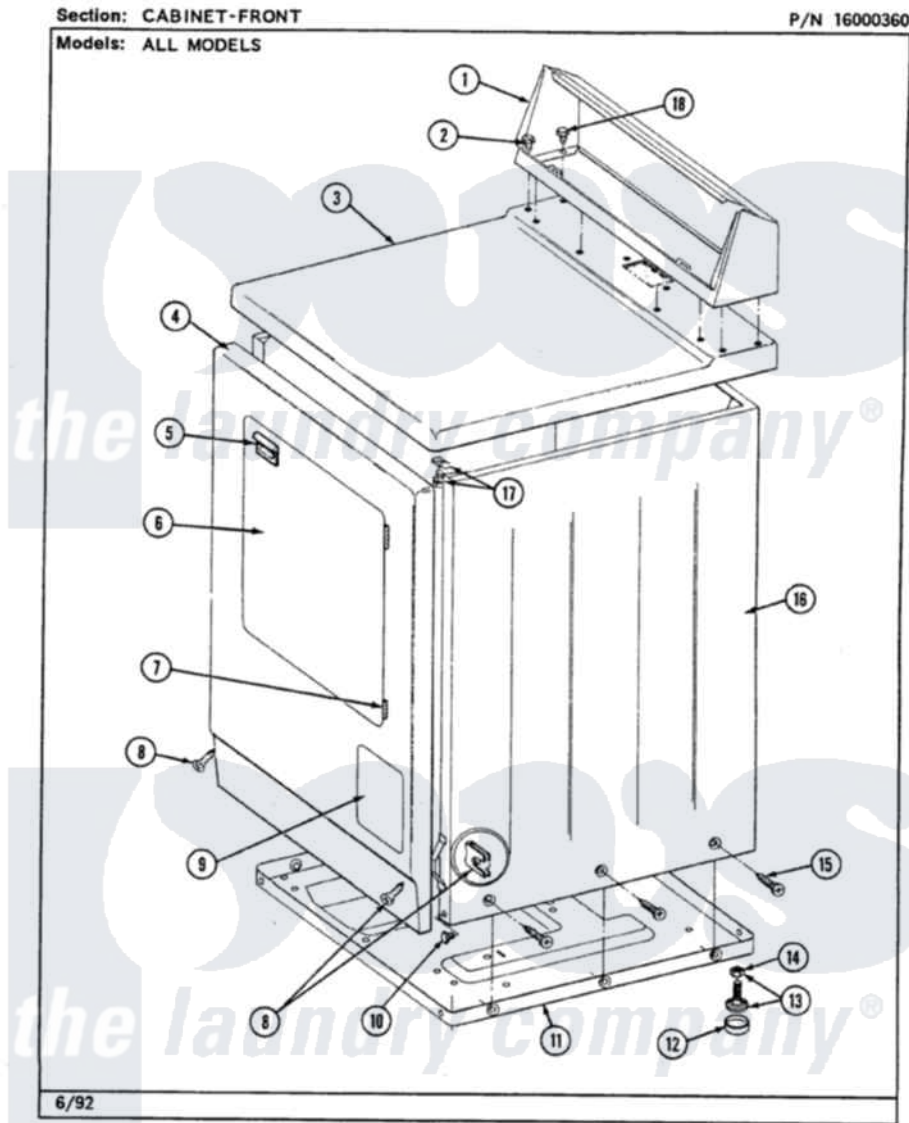

Maytag LDG9801AAL 01 - CABINET-FRONT

6

Maytag Residential Maytag LDG9801AAL Dryer Parts Parts Diagram 01 - CABINET-FRONT
Click on the part number to view part

Item	Original Part Number	Replaced By	Status	Part Description
1	305193L			Console
2	Y313559			Screw
3	307104L			Top Cover Assembly
4	307998L			Front Panel----NA
5	314972			Handle Door ALM
6	314966L		Not Available	DOOR PANEL ALMOND
"	307111L	308061L		Door Assembly----NA
7	307099	33001230		Hinge, Door
8	204439			Screw And Fstner Assembly
9	302542L		Not Available	PART NOT USED. (DG ONLY)
10	Y310632	1163839		Screw
11	Y303361		Not Available	BASE ASSY. (UPPER & LOWER)
12	Y314137			Foot, Rubber
13	Y305086			Adjustable Leg And Nut
14	Y052740	62739		Nut, Lock
				Yfor Cabinet See Cabinet

15	213007		Ator Cabinet See Cabinet, Back
16	307124L	Not Available	CABINET ASSY ALMOND
17	204445		Screw And Fastener Assembly
18	211294	90767	Screw, 8A X 3/8 HeX Washer Head Tapping