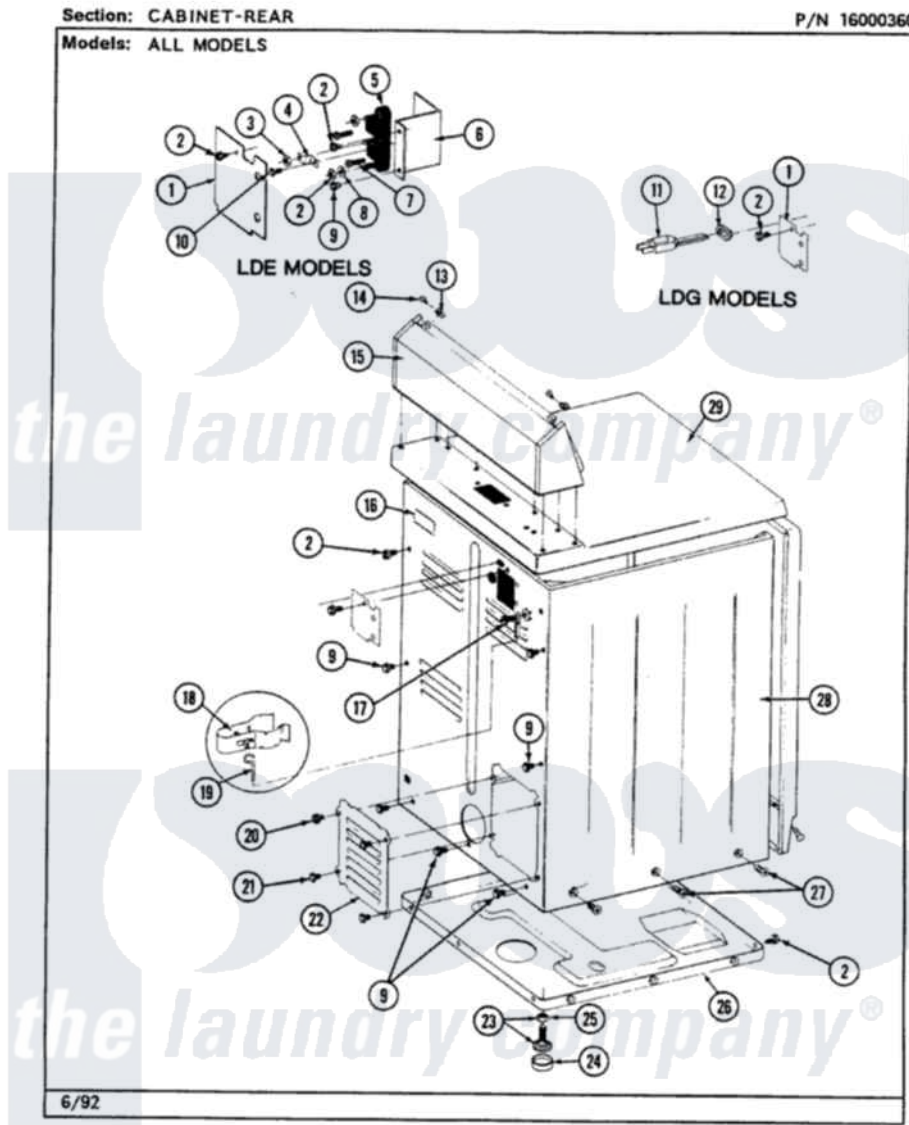

Maytag LDG9801AAL 02 - CABINET-REAR

8

Maytag [Residential Maytag LDG9801AAL Dryer Parts](#) Parts Diagram 02 - CABINET-REAR
Click on the part number to view part

Item	Original Part Number	Replaced By	Status	Part Description
1	Y312905		Not Available	COVER, TERMINAL
2	Y313561			Screw---NA
9	Y310632	1163839		Screw
11	302521		Not Available	CORD, POWER PART NOT USED-GAS MODELS ONLY
12	211881			Grommet, Cord Part Not Used-Gas Models Only
13	215075			Fastener, Control Panel To Console
14	210932			Screw, No.8 X 9/16 Ctsk Note: Screw, Inlet Duct
15	305193L			Console
16	214519			LABEL, ELECTRICAL INSTR. PART NOT USED-GAS MODELS ONLY
17	303846	22003781		Screw, Ground Strap
18	301548			Clamp, Ground Wire
19	311155			Ground Wire And Clamp
20	Y313559			Screw

21	211294	90767	Screw, 8A X 3/8 HeX Washer Head Tapping
22	Y312951	Not Available	ACCESS COVER, BACK
23	Y305086		Adjustable Leg And Nut
24	Y314137		Foot, Rubber
25	Y052740	62739	Nut, Lock
26	Y303361	Not Available	BASE ASSY. (UPPER & LOWER)
27	213077	Not Available	CAP FOR TIMER KNOB
28	307124L	Not Available	CABINET ASSY ALMOND
29	307104L		Top Cover Assembly