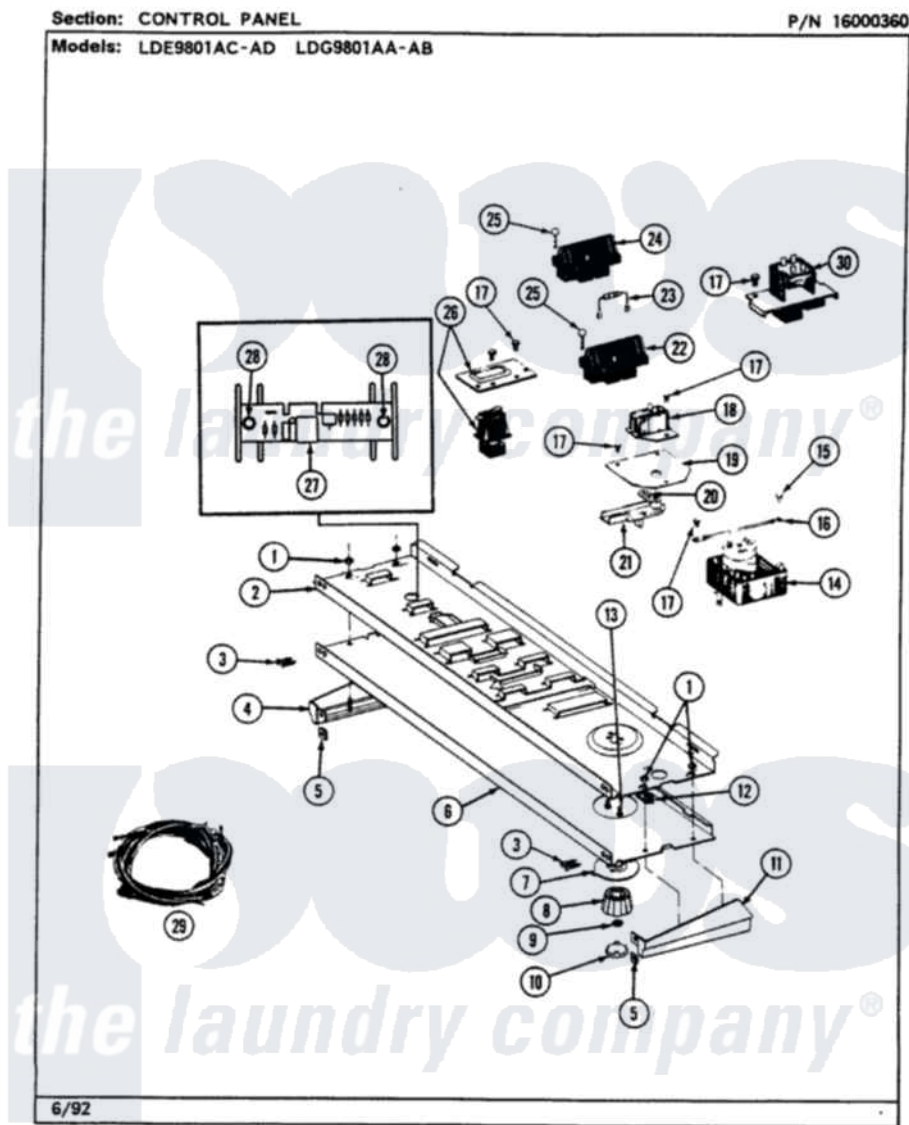

Maytag LDG9801AAL 03 - CONTROL PANEL

Maytag Residential Maytag LDG9801AAL Dryer Parts Parts Diagram 03 - CONTROL PANEL
 Click on the part number to view part

Item	Original Part Number	Replaced By	Status	Part Description
1	214872			Palnut, End Cap Note: Nut, Lamp Holder
2	314184			Back Up Plate
3	210932			Screw, No.8 X 9/16 Ctsk Note: Screw, Inlet Duct
4	207215		Not Available	END CAP LH
5	214894			Fastener, End Cap
6	308073			Control Panel
7	315042			Dial Skirt
8	315041			Knob, Timer
9	312273			Nut, Control Knob
10	215821		Not Available	CAP, KNOB
11	207216		Not Available	END CAP RH
12	214897			Pad, Control Panel
13	315317	488234		Screw 8-32 X 1/4
14	Y308188			Timer
15	211204	00767		Screw, 8A X 3/8 HeX Washer

15	211294	30707		Head Tapping
16	204807			Ground Wire, Supp. Plte To Top Cover
17	211168	W10139210		Screw, 8-18 X 5/16
18	Y305204		Not Available	BUZZER - ADJUSTABLE
19	314169	313610		Hndle-Door
20	314171		Not Available	PIVOT ARM FOR BUZZER
21	307364		Not Available	SLIDE ASSY
22	307304		Not Available	TEMP CONTROL SWITCH 3 BUTTON
23	306917			Resistor, Med Temp Gas
24	307304		Not Available	TEMP CONTROL SWITCH 3 BUTTON
25	213117	67006908		Screw, Ice Rack
26	307305			Switch Push To Start
27	Y308110	33001212		Board, Control-Moisture Sensor
28	Y251119	3177991		Screw
29	308182		Not Available	WIRE HARNESS
"	308506			Harness, Wire
30	307310			Press Care Switch