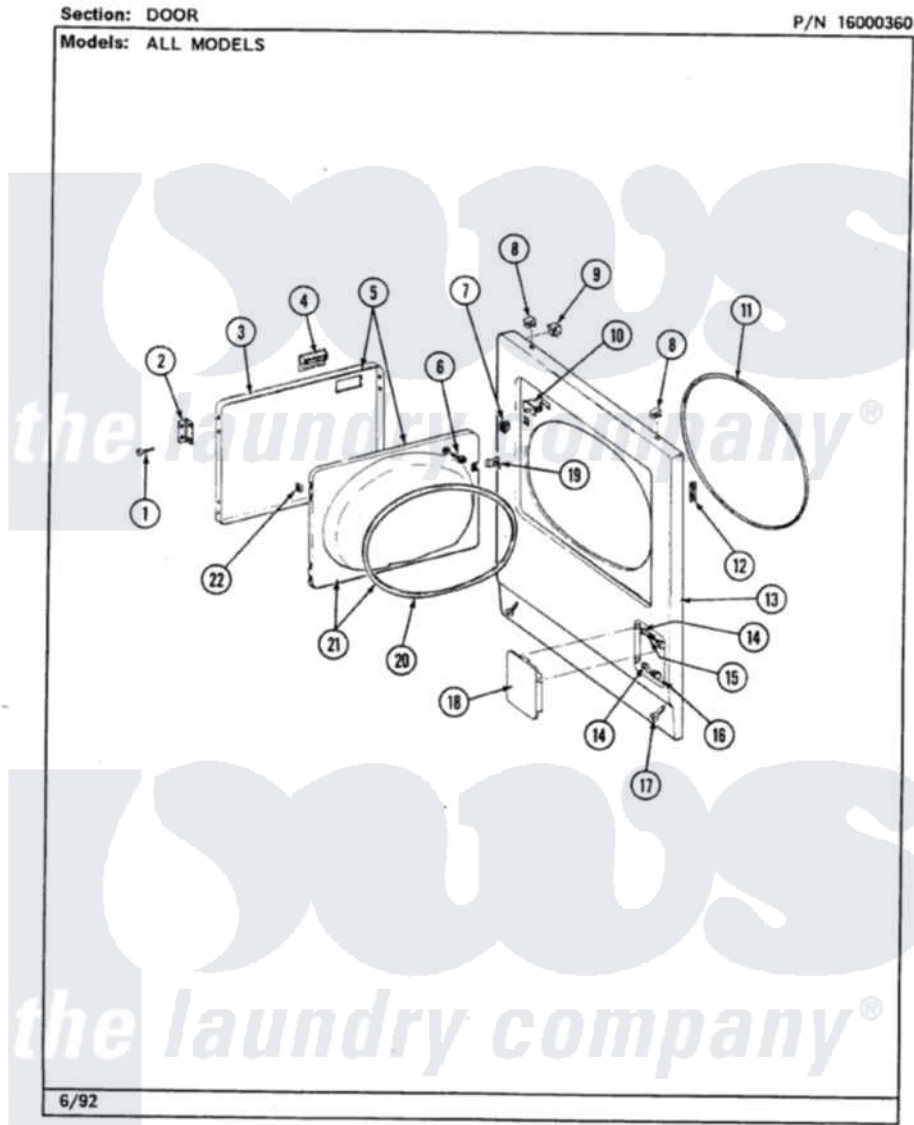

Maytag LDG9801AAL 04 - DOOR

10

Maytag [Residential Maytag LDG9801AAL Dryer Parts](#) Parts Diagram 04 - DOOR
Click on the part number to view part

Item	Original Part Number	Replaced By	Status	Part Description
1	Y314062			Screw, Door Hinge And Panel
2	307099	33001230		Hinge, Door
3	314966L		Not Available	DOOR PANEL ALMOND
4	314972			Handle Door ALM
5	307111L	308061L		Door Assembly----NA
6	312960	489355		Screw, 8 X 1/2
7	306436			Door Latch Kit--W
8	212982	22001650		Fastener, Spring
9	Y310376			Clip, Door Switch Harness
10	Y305753	W10169313		Switch-Dor
11	314937			Seal, Front Panel
12	Y313907			Fastener, Twin
13	307998L			Front Panel----NA
14	312301		Not Available	BUSHING FOR ACCESS STUD
15	312369			Sleeve, Access Panel Stud Part Not Used

16	212949	22001866	Screw, Relay
17	204439		Screw And Fstner Assembly
18	302542L		Not Available
19	314936	33001305	Strike, Door
20	314935	33001192	Seal, Door
21	307098		Not Available
			DOOR, INNER (W/SEAL)
22	315441		Not Available
			LABEL, INSTRUCTION CANADA
"	Y313910		Clip, Door Liner To Outer Panel
"	314941		Not Available
			LABEL, INSTRUCTION