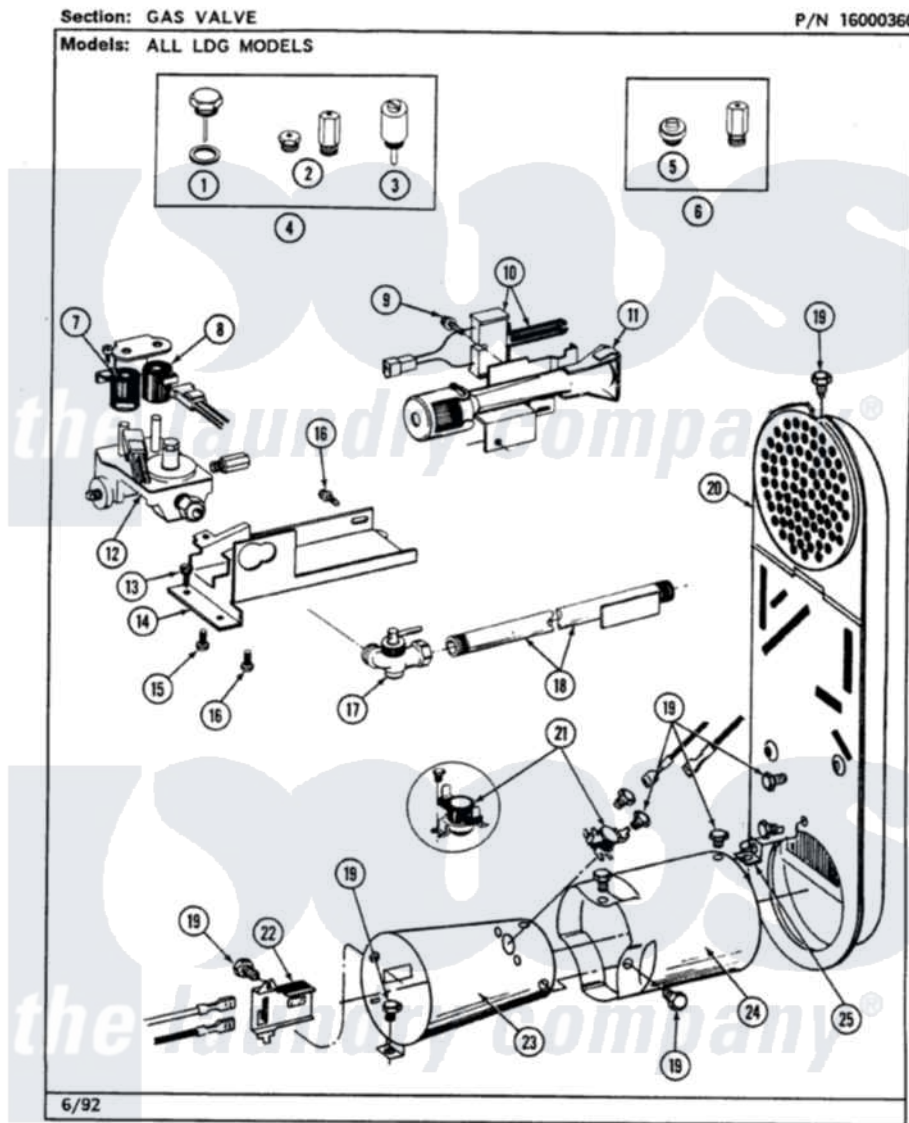

Maytag LDG9801AAL 05 - GAS VALVE

16

Maytag [Residential Maytag LDG9801AAL Dryer Parts](#) Parts Diagram 05 - GAS VALVE
Click on the part number to view part

Item	Original Part Number	Replaced By	Status	Part Description
1	302810			Screw Assembly - Blue Block Ope
2	305861		Not Available	MAIN BURNER ORIFICE KIT-LPG
3	306184		Not Available	PLUG, BLOCKING (LPG REGULATOR)
4	Y306195	MAL9000AXX		LP Gas Con
5	314602	694424		Leak, Limiter
6	306204	33002924		Gas Conv K
7	306106			Coil, Holding And Booster-W
8	306105	694540		Coil, 60 Hz
9	304971			Screw Note: Screw, Igniter
10	304970	4391996		Ignitor
11	304974	33002793		Burner Assembly
12	306176			Valve, Gas
13	Y313561			Screw---NA
14	314566			Gas Control Bracket

15	314082	90767	Screw, 8A X 3/8 HeX Washer Head Tapping
16	Y313559		Screw
17	Y303349		Angle Shut-Off, Gas Valve
18	Y303383	33001735	Pipe And Bracket Assembly Series 18 Not Needed Use Vavle
19	211294	90767	Screw, 8A X 3/8 HeX Washer Head Tapping
20	Y308504	Not Available	INLET DUCT ASSEMBLY
"	307119		Duct, Inlet Assembly
21	303395		Thermostat, Hi-Limit
22	Y303377	338906	Radiant, Sensor
23	Y308548		Combustion Cone Assembly
"	Y303368		Cone, Combustion
24	Y303841		Cone, Extension
25	Y312890		Retainer, Heater Chamber