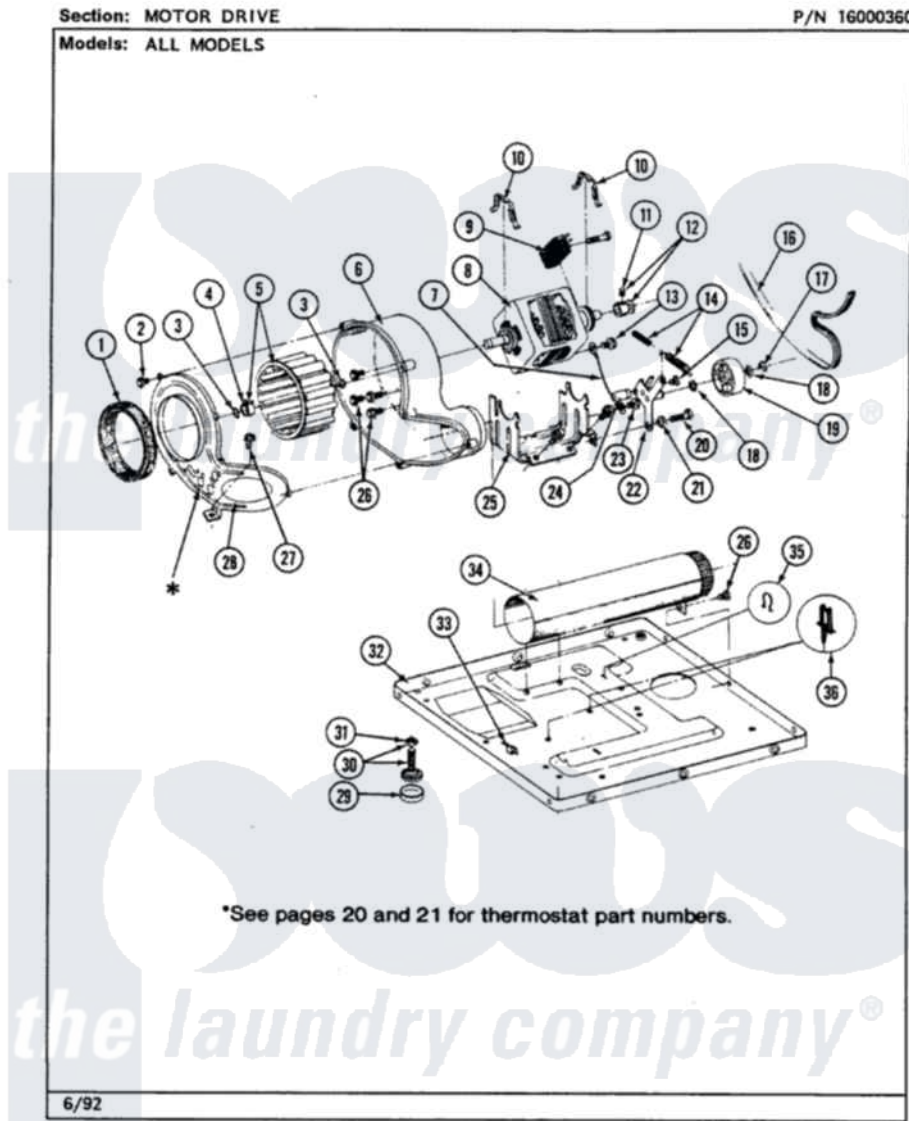

# Maytag LDG9801AAL 06 - MOTOR DRIVE

Maytag [Residential Maytag LDG9801AAL Dryer Parts](#) Parts Diagram 06 - MOTOR DRIVE  
 Click on the part number to view part

Item	Original Part Number	Replaced By	Status	Part Description
1	<a href="#">Y312901</a>			Seal, Housing Cover
2	Y312961	<a href="#">W10116751</a>		Screw
3	410233	<a href="#">9703438</a>		Ring-Retrn
4	<a href="#">312967</a>			Clamp, Blower Housing
5	<a href="#">Y303836</a>			Blower Wheel Assembly And Clamp
6	<a href="#">Y312893</a>			Housing, Blower
7	<a href="#">901220</a>			Ground Wire
8	Y303358	<a href="#">W10410999</a>		Motor-Drve
9	306207		Not Available	(PROD. No.303358-8 & No.303358-9)
"	Y303877		Not Available	SWITCH, MOTOR EXTERNAL START No.303358-2, No.303358-4, 303358-7
"	<a href="#">Y303879</a>			Switch, Motor External Start
10	<a href="#">Y015825</a>			Clip, Motor To Motor Support
11	<a href="#">Y053241</a>			Set Screw, Motor Pulley
12	Y305185	<a href="#">6-3051850</a>		Pulley- MO