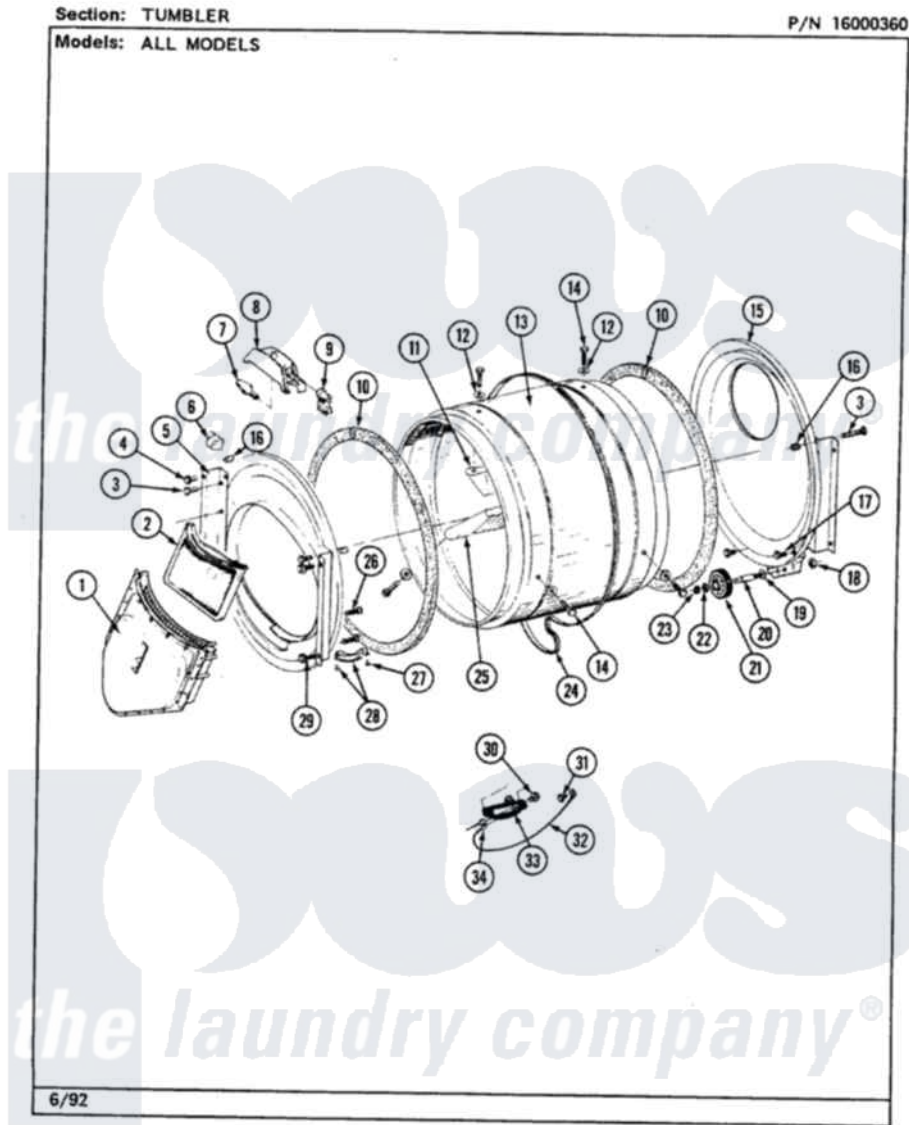

# Maytag LDG9801AAL 08 - TUMBLER

12

Maytag [Residential Maytag LDG9801AAL Dryer Parts](#) Parts Diagram 08 - TUMBLER  
Click on the part number to view part

Item	Original Part Number	Replaced By	Status	Part Description
1	Y307112	<a href="#">33001016</a>		Outlet Duct Assembly
2	Y307107	<a href="#">33002970</a>		Lint Filte
3	313764		Not Available	SCREW
4	<a href="#">Y313561</a>			Screw----NA
5	<a href="#">307117</a>			Tumbler Front W/Seal
6	<a href="#">Y310376</a>			Clip, Door Switch Harness
7	Y307100	<a href="#">67001316</a>		Bulb, Light
8	314955	<a href="#">33001496</a>		Lamp- Hold
9	307097	<a href="#">33001496</a>		Lamp- Hold
10	<a href="#">314820</a>			Seal, Tumbler
11	314803	<a href="#">33001012</a>		Baffle
12	<a href="#">314158</a>			Washer, Baffle To Tumbler
13	306663		Not Available	TUMBLER W/BAFFLES
"	314802		Not Available	TUMBLER W/OUT BAFFLES
14	<a href="#">Y310759</a>			Screw, Tumbler Baffles
15	Y308544	<a href="#">33001178</a>		Back, Tumbler