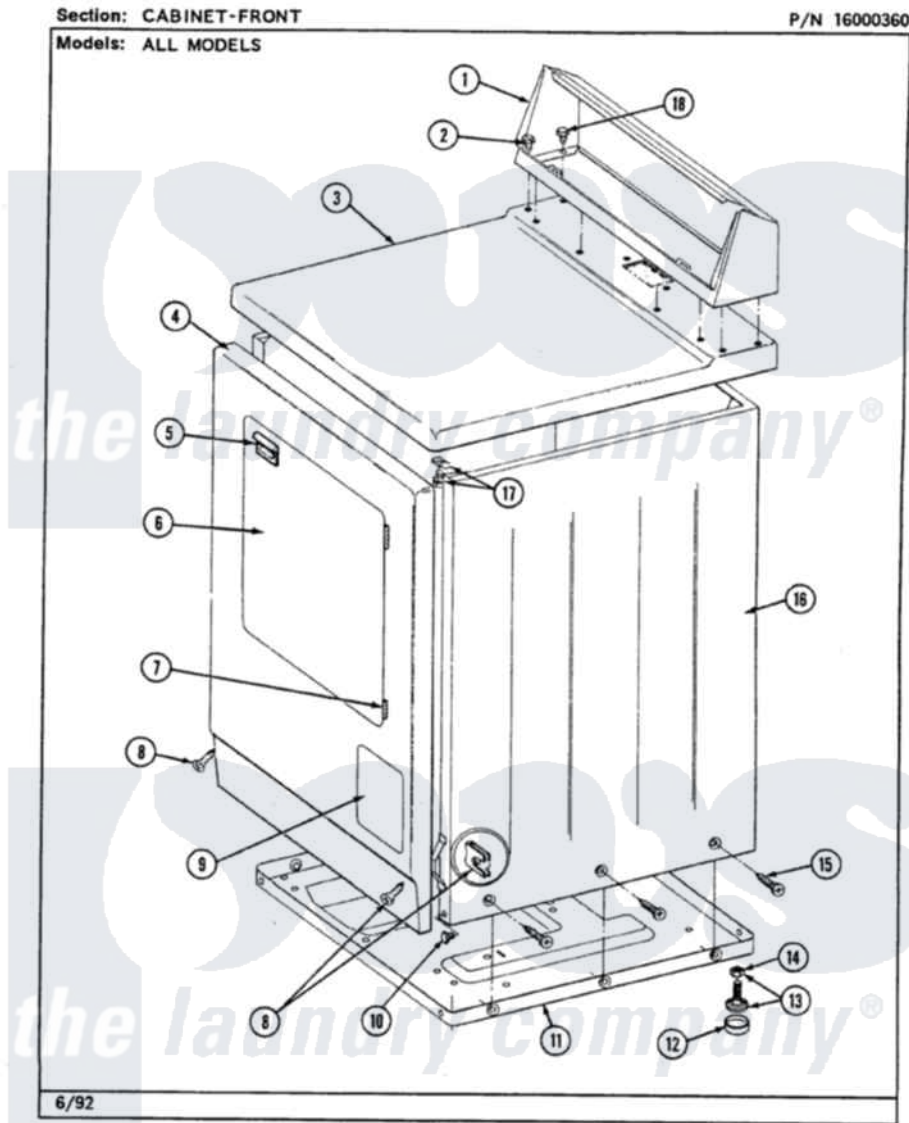

Maytag LDG9801AAW 01 - CABINET-FRONT

6

Maytag Residential Maytag LDG9801AAW Dryer Parts Parts Diagram 01 - CABINET-FRONT
Click on the part number to view part

Item	Original Part Number	Replaced By	Status	Part Description
1	Y305193			Console
2	Y313559			Screw
3	307104			Top Cover Assembly
4	Y307998			Front Panel
5	314946			Handle White
6	314966			Panel, Outer
"	Y307111		Not Available	DOOR ASSY. COMPLETE (WHT)
7	307099	33001230		Hinge, Door
8	204439			Screw And Fstner Assembly
9	302542		Not Available	PART NOT USED. (DG ONLY)
10	Y310632	1163839		Screw
11	Y303361		Not Available	BASE ASSY. (UPPER & LOWER)
12	Y314137			Foot, Rubber
13	Y305086			Adjustable Leg And Nut
14	Y052740	62739		Nut, Lock

15	213007		Xfor Cabinet See Cabinet, Back
16	307124		Cabinet
17	204445		Screw And Fastener Assembly
18	211294	90767	Screw, 8A X 3/8 HeX Washer Head Tapping