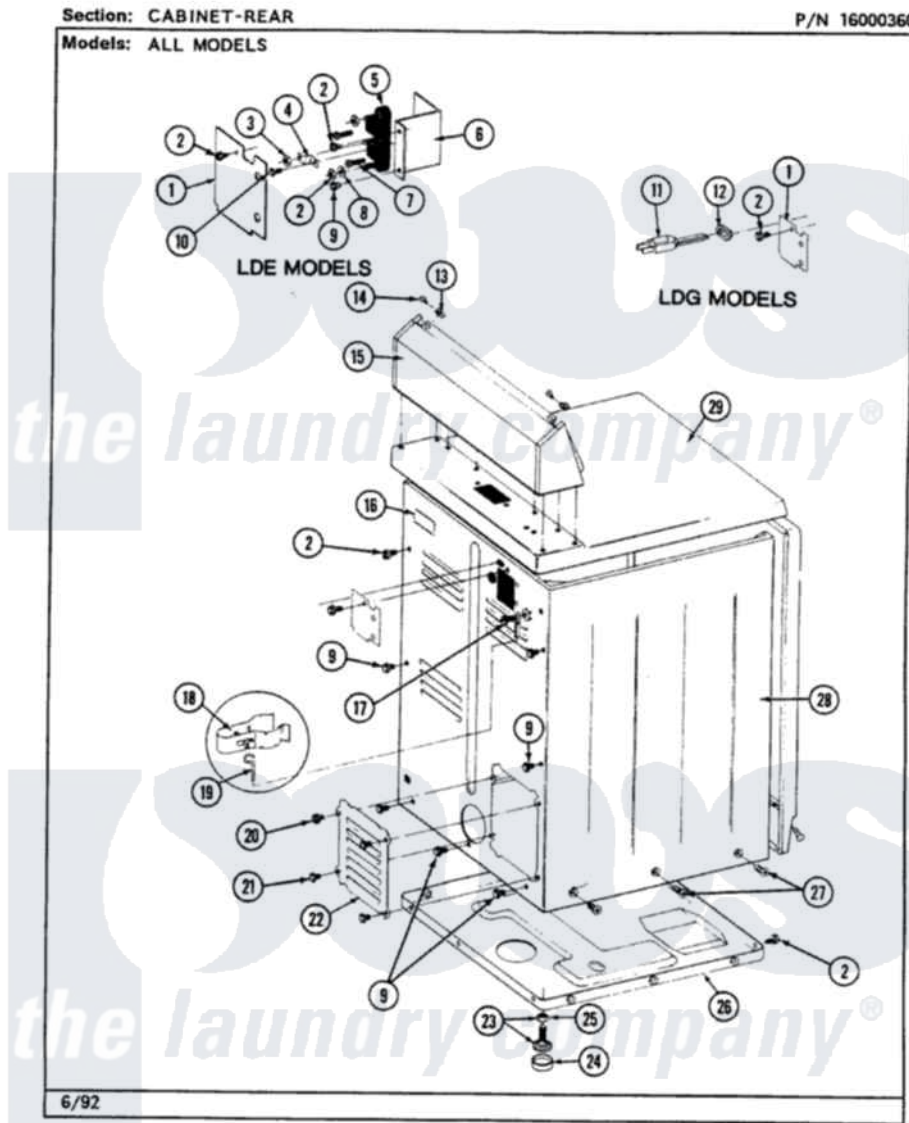

Maytag LDG9801AAW 02 - CABINET-REAR

8

Maytag [Residential Maytag LDG9801AAW Dryer Parts](#) Parts Diagram 02 - CABINET-REAR
 Click on the part number to view part

Item	Original Part Number	Replaced By	Status	Part Description
1	Y312905		Not Available	COVER, TERMINAL
2	Y313561			Screw---NA
9	Y310632	1163839		Screw
11	302521		Not Available	CORD, POWER PART NOT USED-GAS MODELS ONLY
12	211881			Grommet, Cord Part Not Used-Gas Models Only
13	215075			Fastener, Control Panel To Console
14	210932			Screw, No.8 X 9/16 Ctsk Note: Screw, Inlet Duct
15	Y305193			Console
16	214519			LABEL, ELECTRICAL INSTR. PART NOT USED-GAS MODELS ONLY
17	303846	22003781		Screw, Ground Strap
18	301548			Clamp, Ground Wire
19	311155			Ground Wire And Clamp
20	Y313559			Screw

21	211294	90767	Screw, 8A X 3/8 HeX Washer Head Tapping
22	Y312951	Not Available	ACCESS COVER, BACK
23	Y305086		Adjustable Leg And Nut
24	Y314137		Foot, Rubber
25	Y052740	62739	Nut, Lock
26	Y303361	Not Available	BASE ASSY. (UPPER & LOWER)
27	213077	Not Available	CAP FOR TIMER KNOB
28	307124		Cabinet
29	307104		Top Cover Assembly