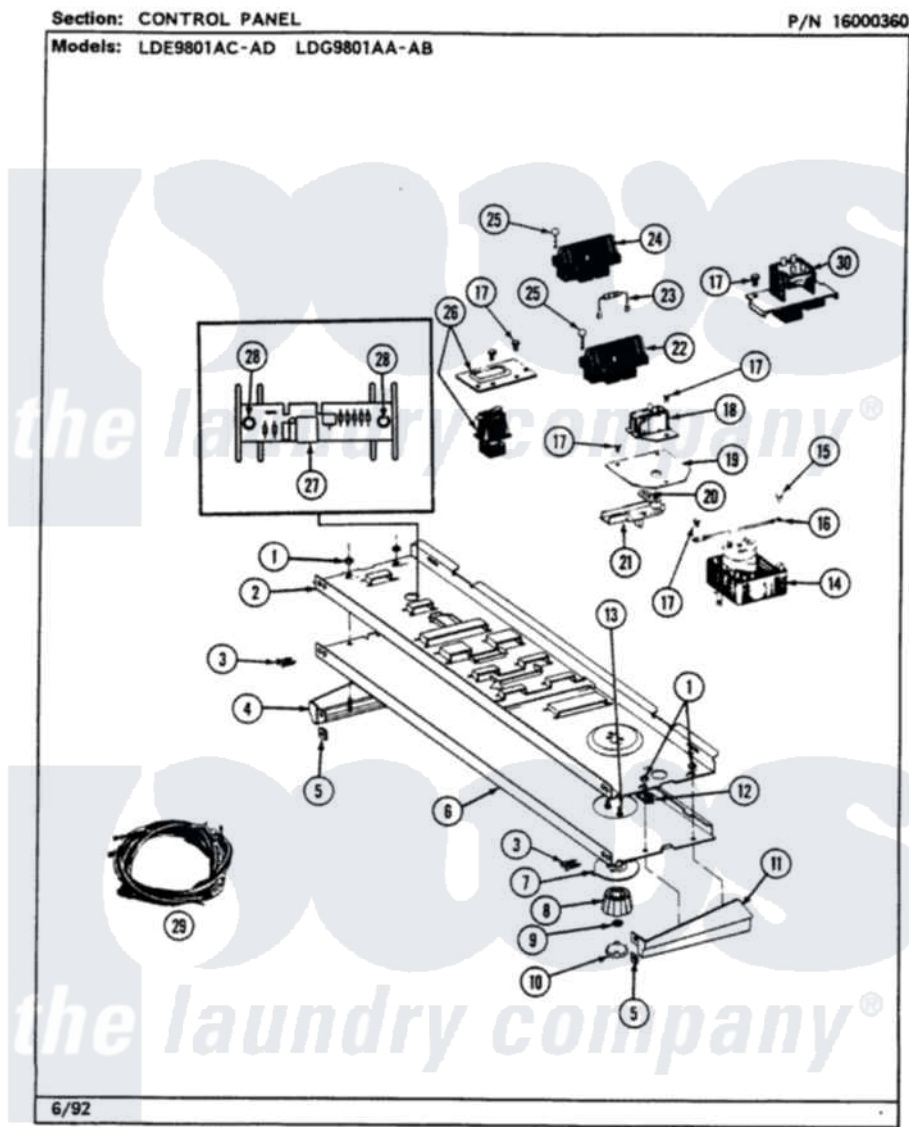

Maytag LDG9801AAW 03 - CONTROL PANEL

Maytag Residential Maytag LDG9801AAW Dryer Parts Parts Diagram 03 - CONTROL PANEL
 Click on the part number to view part

Item	Original Part Number	Replaced By	Status	Part Description
1	214872			Palnut, End Cap Note: Nut, Lamp Holder
2	314184			Back Up Plate
3	210932			Screw, No.8 X 9/16 Ctsk Note: Screw, Inlet Duct
4	207215		Not Available	END CAP LH
5	214894			Fastener, End Cap
6	308073			Control Panel
7	315042			Dial Skirt
8	315041			Knob, Timer
9	312273			Nut, Control Knob
10	215821		Not Available	CAP, KNOB
11	207216		Not Available	END CAP RH
12	214897			Pad, Control Panel
13	315317	488234		Screw 8-32 X 1/4
14	Y308188			Timer
15	211204	00767		Screw, 8A X 3/8 HeX Washer

15	211294	30707		Head Tapping
16	204807			Ground Wire, Supp. Plte To Top Cover
17	211168	W10139210		Screw, 8-18 X 5/16
18	Y305204		Not Available	BUZZER - ADJUSTABLE
19	314169	313610		Hndle-Door
20	314171		Not Available	PIVOT ARM FOR BUZZER
21	307364		Not Available	SLIDE ASSY
22	307304		Not Available	TEMP CONTROL SWITCH 3 BUTTON
23	306917			Resistor, Med Temp Gas
24	307304		Not Available	TEMP CONTROL SWITCH 3 BUTTON
25	213117	67006908		Screw, Ice Rack
26	307305			Switch Push To Start
27	Y308110	33001212		Board, Control-Moisture Sensor
28	Y251119	3177991		Screw
29	308182		Not Available	WIRE HARNESS
"	308506			Harness, Wire
30	307310			Press Care Switch