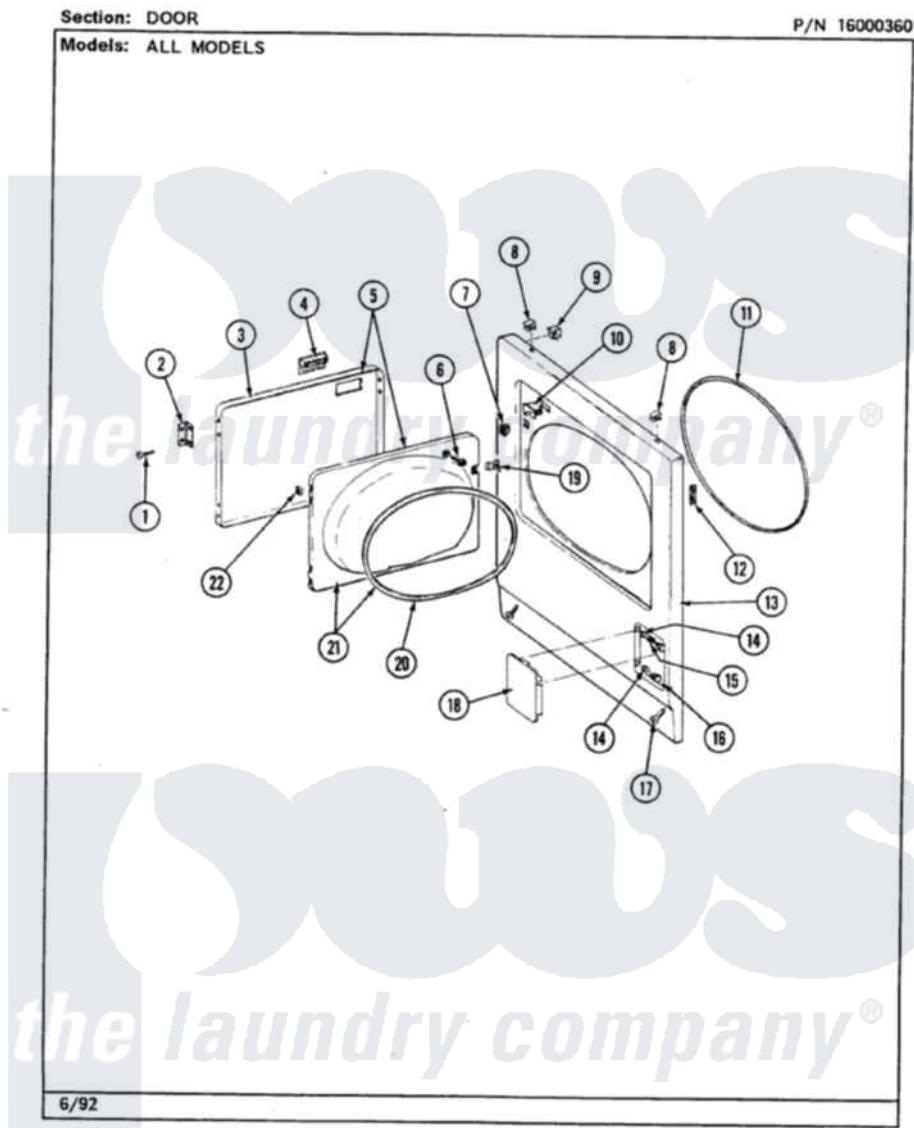

# Maytag LDG9801AAW 04 - DOOR

10

Maytag [Residential Maytag LDG9801AAW Dryer Parts](#) Parts Diagram 04 - DOOR  
Click on the part number to view part

Item	Original Part Number	Replaced By	Status	Part Description
1	<a href="#">Y314062</a>			Screw, Door Hinge And Panel
2	307099	<a href="#">33001230</a>		Hinge, Door
3	<a href="#">314966</a>			Panel, Outer
4	<a href="#">314946</a>			Handle White
5	Y307111		Not Available	DOOR ASSY. COMPLETE (WHT)
6	312960	<a href="#">489355</a>		Screw, 8 X 1/2
7	<a href="#">306436</a>			Door Latch Kit-W
8	212982	<a href="#">22001650</a>		Fastener, Spring
9	<a href="#">Y310376</a>			Clip, Door Switch Harness
10	Y305753	<a href="#">W10169313</a>		Switch-Dor
11	<a href="#">314937</a>			Seal, Front Panel
12	<a href="#">Y313907</a>			Fastener, Twin
13	<a href="#">Y307998</a>			Front Panel
14	312301		Not Available	BUSHING FOR ACCESS STUD
15	<a href="#">312360</a>			Sleeve, Access Panel Stud

15	<a href="#">312309</a>		Part Not Used
16	212949	<a href="#">22001866</a>	Screw, Relay
17	<a href="#">204439</a>		Screw And Fstner Assembly
18	302542		Not Available
19	314936	<a href="#">33001305</a>	Strike, Door
20	314935	<a href="#">33001192</a>	Seal, Door
21	307098		Not Available
22	315441		Not Available
"	<a href="#">Y313910</a>		Clip, Door Liner To Outer Panel
"	314941		Not Available
			LABEL, INSTRUCTION