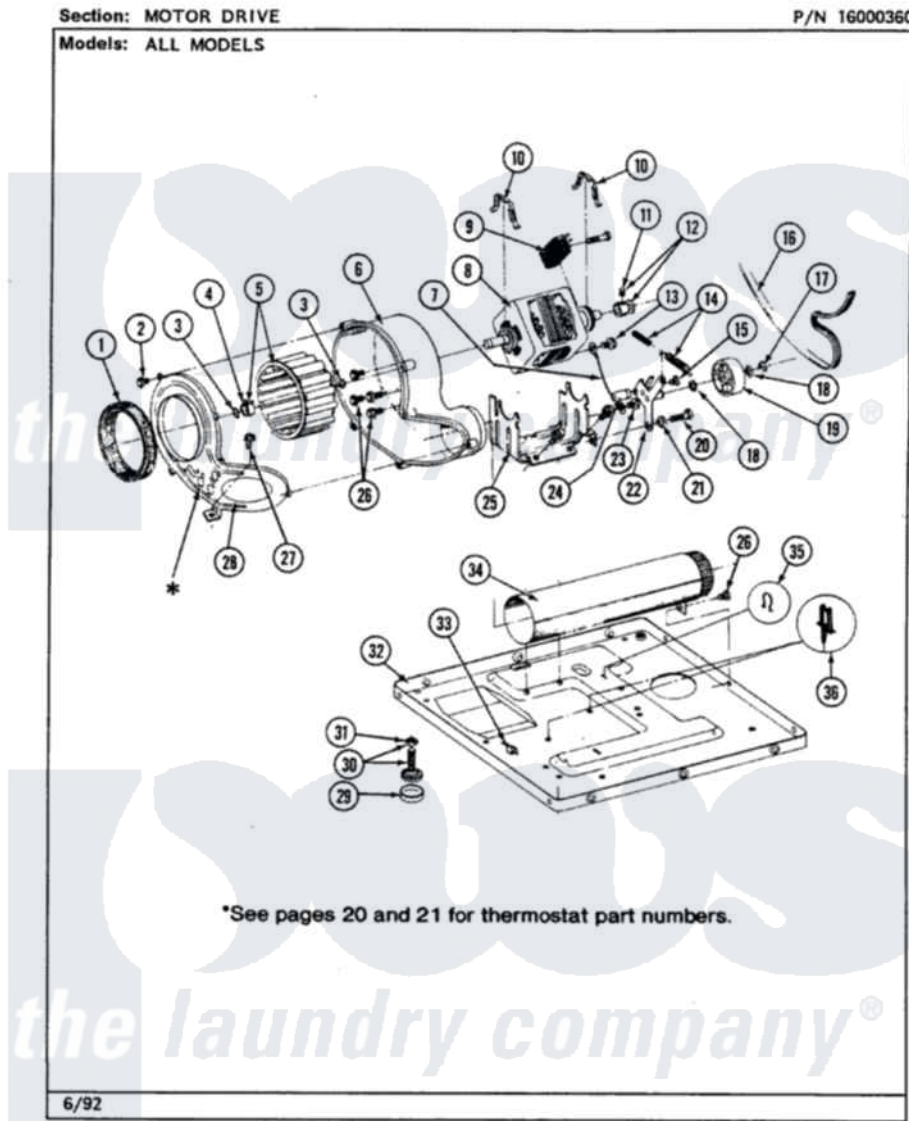

Maytag LDG9801AAW 06 - MOTOR DRIVE

Maytag [Residential Maytag LDG9801AAW Dryer Parts](#) Parts Diagram 06 - MOTOR DRIVE
Click on the part number to view part

Item	Original Part Number	Replaced By	Status	Part Description
1	Y312901			Seal, Housing Cover
2	Y312961	W10116751		Screw
3	410233	9703438		Ring-Retrn
4	312967			Clamp, Blower Housing
5	Y303836			Blower Wheel Assembly And Clamp
6	Y312893			Housing, Blower
7	901220			Ground Wire
8	Y303358	W10410999		Motor-Drive
9	306207		Not Available	(PROD. No.303358-8 & No.303358-9)
"	Y303877		Not Available	SWITCH, MOTOR EXTERNAL START No.303358-2, No.303358-4, 303358-7
"	Y303879			Switch, Motor External Start
10	Y015825			Clip, Motor To Motor Support
11	Y053241			Set Screw, Motor Pulley
12	Y305185	6-3051850		Pulley- MO

13	910343	488234	Screw 8-32 X 1/4
14	Y303945		IDLER SPRING ASSY. W/PLUG
15	Y312961	W10116751	Screw
16	Y312959		Poly "V" Belt For Tumbler
17	312958	354987	Ring, Retaining
18	Y312527		Washer, Idler Shaft
19	Y303705	6-3037050	Pulley- ID
20	Y014874		Screw, Idler Arm And Sleeve
21	Y312894	315772	Sleeve, Idler Arm
22	Y303363	6-3033630	Idler Arm
23	211294	90767	Screw, 8A X 3/8 HeX Washer Head Tapping
24	Y313582	W10116756	Spacer
25	312897		Not Available SUPPORT, MOTOR
26	Y310632	1163839	Screw
27	Y313561		Screw----NA
28	314846		Cover, Blower Housing
29	Y314137		Foot, Rubber
30	Y305086		Adjustable Leg And Nut
31	Y052740	62739	Nut, Lock
32	Y303361		Not Available BASE ASSY. (UPPER & LOWER)
33	Y310376		Clip, Door Switch Harness
34	Y303442		EXHAUST DUCT ASSEMBLY
35	410490		Spring, Retainer Wire Harness
36	Y313262	W10116752	Retainer-