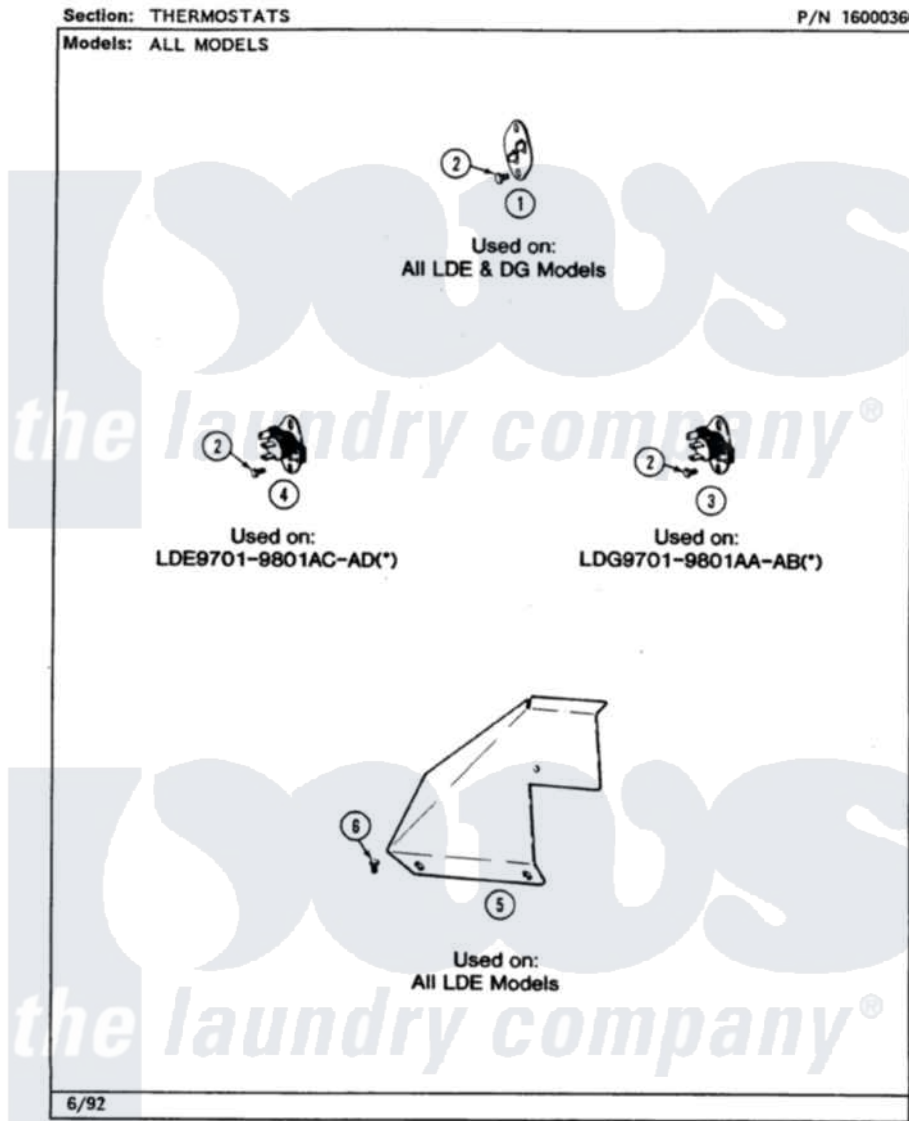

Maytag LDG9801AAW 07 - THERMOSTATS

Maytag [Residential Maytag LDG9801AAW Dryer Parts](#) Parts Diagram 07 - THERMOSTATS
 Click on the part number to view part

Item	Original Part Number	Replaced By	Status	Part Description
1	306604			Cut-Off, Thermal Part Not Used
2	211294	90767		Screw, 8A X 3/8 HeX Washer Head Tapping
3	306910			Thermostat, Multi Temp Note: Thermostat