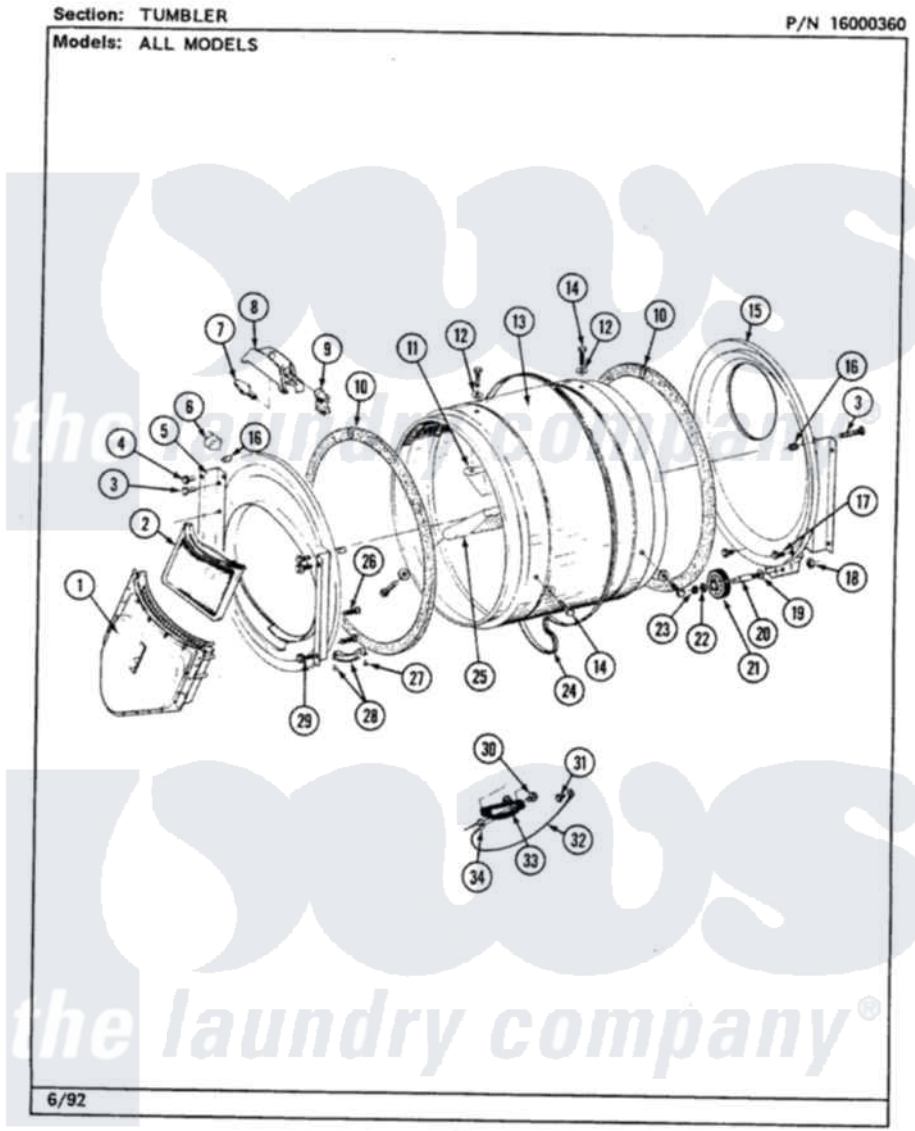

Maytag LDG9801AAW 08 - TUMBLER

Maytag Residential Maytag LDG9801AAW Dryer Parts Parts Diagram 08 - TUMBLER
 Click on the part number to view part

Item	Original Part Number	Replaced By	Status	Part Description
1	Y307112	33001016		Outlet Duct Assembly
2	Y307107	33002970		Lint Filte
3	313764		Not Available	SCREW
4	Y313561			Screw----NA
5	307117			Tumbler Front W/Seal
6	Y310376			Clip, Door Switch Harness
7	Y307100	67001316		Bulb, Light
8	314955	33001496		Lamp- Hold
9	307097	33001496		Lamp- Hold
10	314820			Seal, Tumbler
11	314803	33001012		Baffle
12	314158			Washer, Baffle To Tumbler
13	306663		Not Available	TUMBLER W/BAFFLES
"	314802		Not Available	TUMBLER W/OUT BAFFLES
14	Y310759			Screw, Tumbler Baffles
15	Y308544	33001178		Back, Tumbler

"	Y307114	33001178	Back, Tumbler
16	313915	31-3915	Tech Sheet
17	211294	90767	Screw, 8A X 3/8 HeX Washer Head Tapping
18	312538	33001443	Nut, Hex
19	Y313347	312535	Washer, Vault Mounting Brk.
20	Y312948	6-3129480	Shaft- Tumbler
21	Y303373	12001541	Drum Roller/Washer Assembly--W
22	312535		Washer, Vault Mounting Brk.
23	410233	9703438	Ring-Retrn
24	Y312959		Poly "V" Belt For Tumbler
25	314804	33001004	Baffle, Tall
26	Y314110	33002917	Screw, No.10-16
27	210720		Rivet, Bearing To Tumbler Fmt
28	306508		Tumbler Bearing Kit ---W
29	Y310632	1163839	Screw
30	Y251119	3177991	Screw
31	211294	90767	Screw, 8A X 3/8 HeX Washer Head Tapping
32	Y303711		Sensor Ground Wire
33	304997		Sensor Assembly With Screws
34	Y312658		Receptacle, Sensor Ground Wire