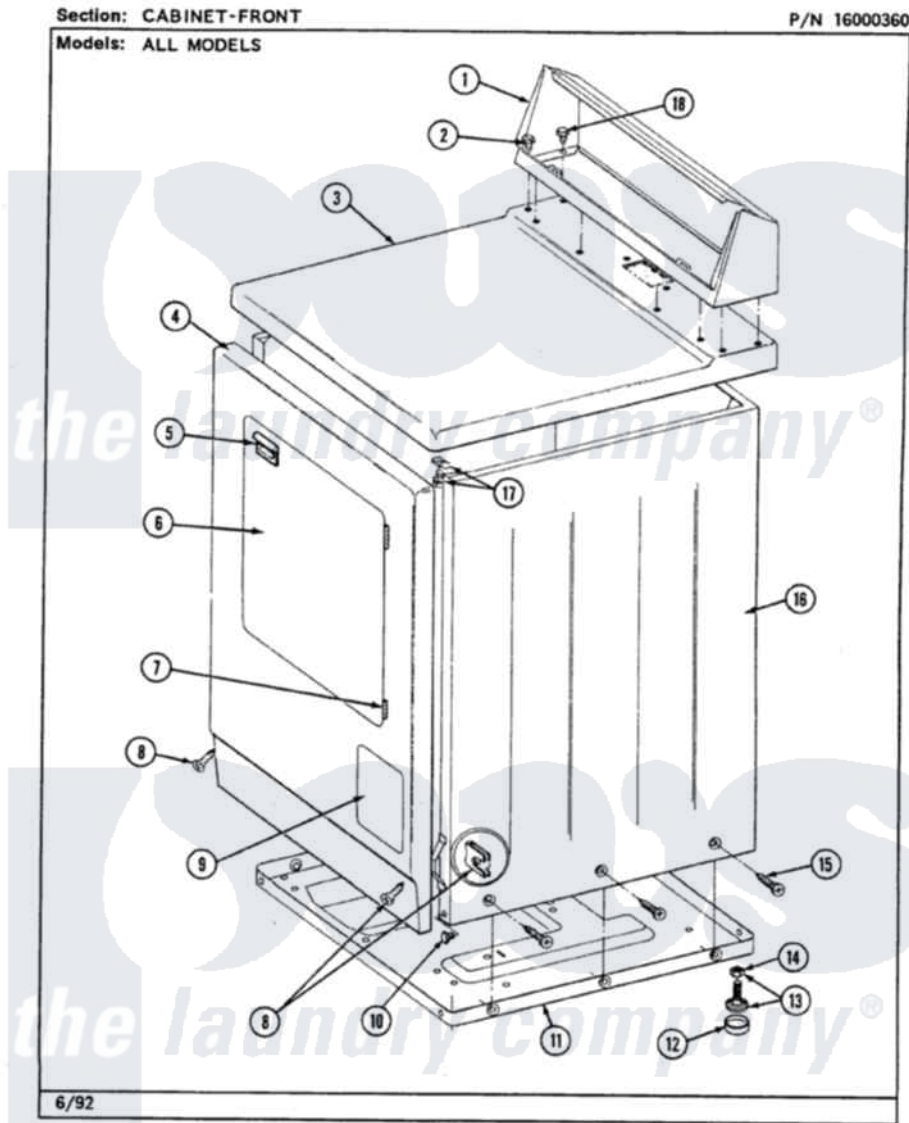

# Maytag LDG9801ABW 01 - CABINET-FRONT

6

Maytag Residential Maytag LDG9801ABW Dryer Parts Parts Diagram 01 - CABINET-FRONT  
Click on the part number to view part

Item	Original Part Number	Replaced By	Status	Part Description
1	<a href="#">Y305193</a>			Console
2	<a href="#">Y313559</a>			Screw
3	<a href="#">307104</a>			Top Cover Assembly
4	<a href="#">Y307998</a>			Front Panel
5	<a href="#">314946</a>			Handle White
6	<a href="#">314966</a>			Panel, Outer
"	Y307111		Not Available	DOOR ASSY. COMPLETE (WHT)
7	307099	<a href="#">33001230</a>		Hinge, Door
8	<a href="#">204439</a>			Screw And Fstner Assembly
9	302542		Not Available	PART NOT USED. (DG ONLY)
10	Y310632	<a href="#">1163839</a>		Screw
11	Y303361		Not Available	BASE ASSY. (UPPER & LOWER)
12	<a href="#">Y314137</a>			Foot, Rubber
13	<a href="#">Y305086</a>			Adjustable Leg And Nut
14	Y052740	<a href="#">62739</a>		Nut, Lock

15	<a href="#">213007</a>		Xfor Cabinet See Cabinet, Back
16	<a href="#">307124</a>		Cabinet
17	<a href="#">204445</a>		Screw And Fastener Assembly
18	211294	<a href="#">90767</a>	Screw, 8A X 3/8 HeX Washer Head Tapping