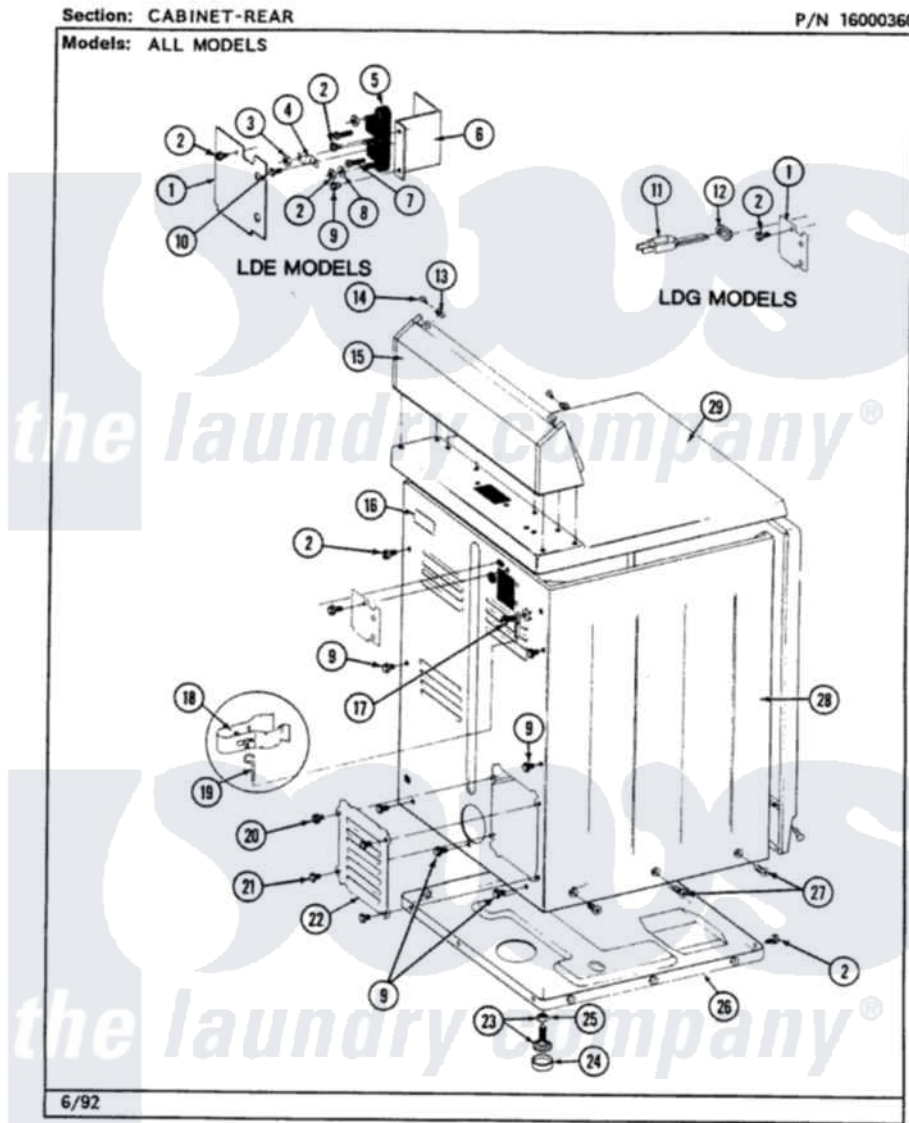

# Maytag LDG9801ABW 02 - CABINET-REAR

8

Maytag [Residential Maytag LDG9801ABW Dryer Parts](#) Parts Diagram 02 - CABINET-REAR  
 Click on the part number to view part

Item	Original Part Number	Replaced By	Status	Part Description
1	Y312905		Not Available	COVER, TERMINAL
2	<a href="#">Y313561</a>			Screw---NA
9	Y310632	<a href="#">1163839</a>		Screw
11	302521		Not Available	CORD, POWER PART NOT USED-GAS MODELS ONLY
12	<a href="#">211881</a>			Grommet, Cord Part Not Used-Gas Models Only
13	<a href="#">215075</a>			Fastener, Control Panel To Console
14	<a href="#">210932</a>			Screw, No.8 X 9/16 Ctsk Note: Screw, Inlet Duct
15	<a href="#">Y305193</a>			Console
16	214519			LABEL, ELECTRICAL INSTR. PART NOT USED-GAS MODELS ONLY
17	303846	<a href="#">22003781</a>		Screw, Ground Strap
18	<a href="#">301548</a>			Clamp, Ground Wire
19	<a href="#">311155</a>			Ground Wire And Clamp
20	<a href="#">Y313559</a>			Screw

21	211294	<a href="#">90767</a>	Screw, 8A X 3/8 HeX Washer Head Tapping
22	Y312951	Not Available	ACCESS COVER, BACK
23	<a href="#">Y305086</a>		Adjustable Leg And Nut
24	<a href="#">Y314137</a>		Foot, Rubber
25	Y052740	<a href="#">62739</a>	Nut, Lock
26	Y303361	Not Available	BASE ASSY. (UPPER & LOWER)
27	213077	Not Available	CAP FOR TIMER KNOB
28	<a href="#">307124</a>		Cabinet
29	<a href="#">307104</a>		Top Cover Assembly