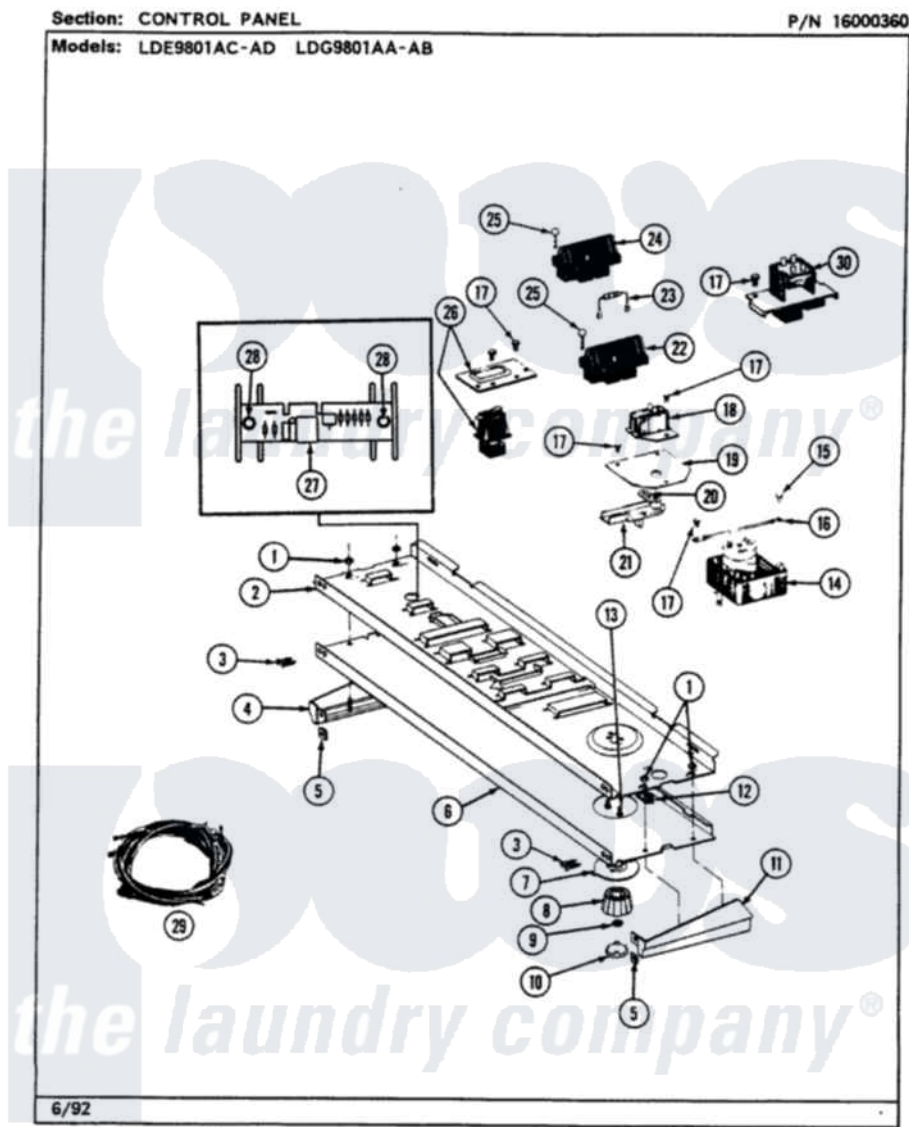

# Maytag LDG9801ABW 03 - CONTROL PANEL

Maytag Residential Maytag LDG9801ABW Dryer Parts Parts Diagram 03 - CONTROL PANEL  
 Click on the part number to view part

Item	Original Part Number	Replaced By	Status	Part Description
1	<a href="#">214872</a>			Palnut, End Cap Note: Nut, Lamp Holder
2	<a href="#">314184</a>			Back Up Plate
3	<a href="#">210932</a>			Screw, No.8 X 9/16 Ctsk Note: Screw, Inlet Duct
4	207215		Not Available	END CAP LH
5	<a href="#">214894</a>			Fastener, End Cap
6	<a href="#">308073</a>			Control Panel
7	<a href="#">315042</a>			Dial Skirt
8	<a href="#">315041</a>			Knob, Timer
9	<a href="#">312273</a>			Nut, Control Knob
10	215821		Not Available	CAP, KNOB
11	207216		Not Available	END CAP RH
12	<a href="#">214897</a>			Pad, Control Panel
13	315317	<a href="#">488234</a>		Screw 8-32 X 1/4
14	<a href="#">Y308188</a>			Timer
15	211204	<a href="#">00767</a>		Screw, 8A X 3/8 HeX Washer

15	<a href="#">211294</a>	<a href="#">30707</a>		Head Tapping
16	<a href="#">204807</a>			Ground Wire, Supp. Plte To Top Cover
17	211168	<a href="#">W10139210</a>		Screw, 8-18 X 5/16
18	Y305204		Not Available	BUZZER - ADJUSTABLE
19	314169	<a href="#">313610</a>		Hndle-Door
20	314171		Not Available	PIVOT ARM FOR BUZZER
21	307364		Not Available	SLIDE ASSY
22	307304		Not Available	TEMP CONTROL SWITCH 3 BUTTON
23	<a href="#">306917</a>			Resistor, Med Temp Gas
24	307304		Not Available	TEMP CONTROL SWITCH 3 BUTTON
25	213117	<a href="#">67006908</a>		Screw, Ice Rack
26	<a href="#">307305</a>			Switch Push To Start
27	Y308110	<a href="#">33001212</a>		Board, Control-Moisture Sensor
28	Y251119	<a href="#">3177991</a>		Screw
29	308182		Not Available	WIRE HARNESS
"	<a href="#">308506</a>			Harness, Wire
30	<a href="#">307310</a>			Press Care Switch