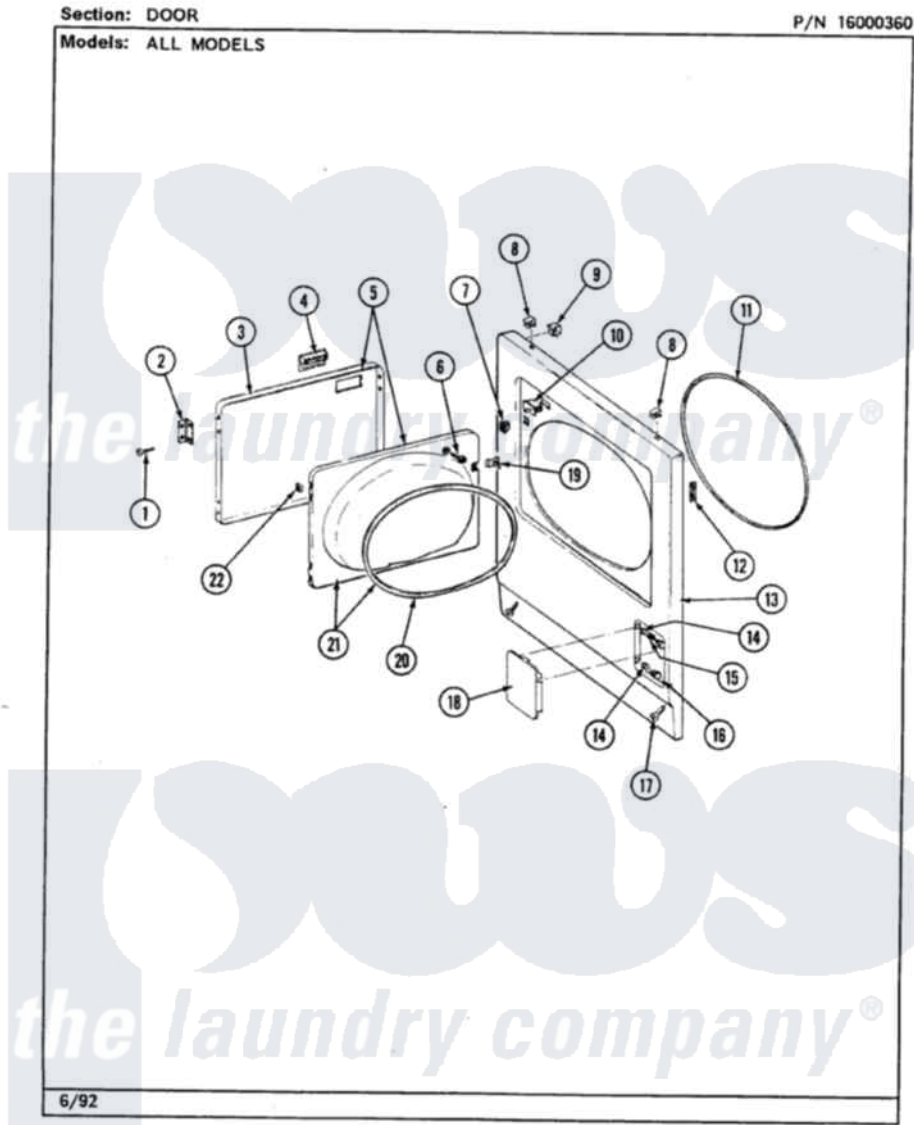

Maytag LDG9801ABW 04 - DOOR

10

Maytag [Residential Maytag LDG9801ABW Dryer Parts](#) Parts Diagram 04 - DOOR
Click on the part number to view part

Item	Original Part Number	Replaced By	Status	Part Description
1	Y314062			Screw, Door Hinge And Panel
2	307099	33001230		Hinge, Door
3	314966			Panel, Outer
4	314946			Handle White
5	Y307111		Not Available	DOOR ASSY. COMPLETE (WHT)
6	312960	489355		Screw, 8 X 1/2
7	306436			Door Latch Kit-W
8	212982	22001650		Fastener, Spring
9	Y310376			Clip, Door Switch Harness
10	Y305753	W10169313		Switch-Dor
11	314937			Seal, Front Panel
12	Y313907			Fastener, Twin
13	Y307998			Front Panel
14	312301		Not Available	BUSHING FOR ACCESS STUD
15	312360			Sleeve, Access Panel Stud

15	312309		Part Not Used
16	212949	22001866	Screw, Relay
17	204439		Screw And Fstner Assembly
18	302542		Not Available
19	314936	33001305	Strike, Door
20	314935	33001192	Seal, Door
21	307098		Not Available
22	315441		Not Available
"	Y313910		Clip, Door Liner To Outer Panel
"	314941		Not Available
			LABEL, INSTRUCTION