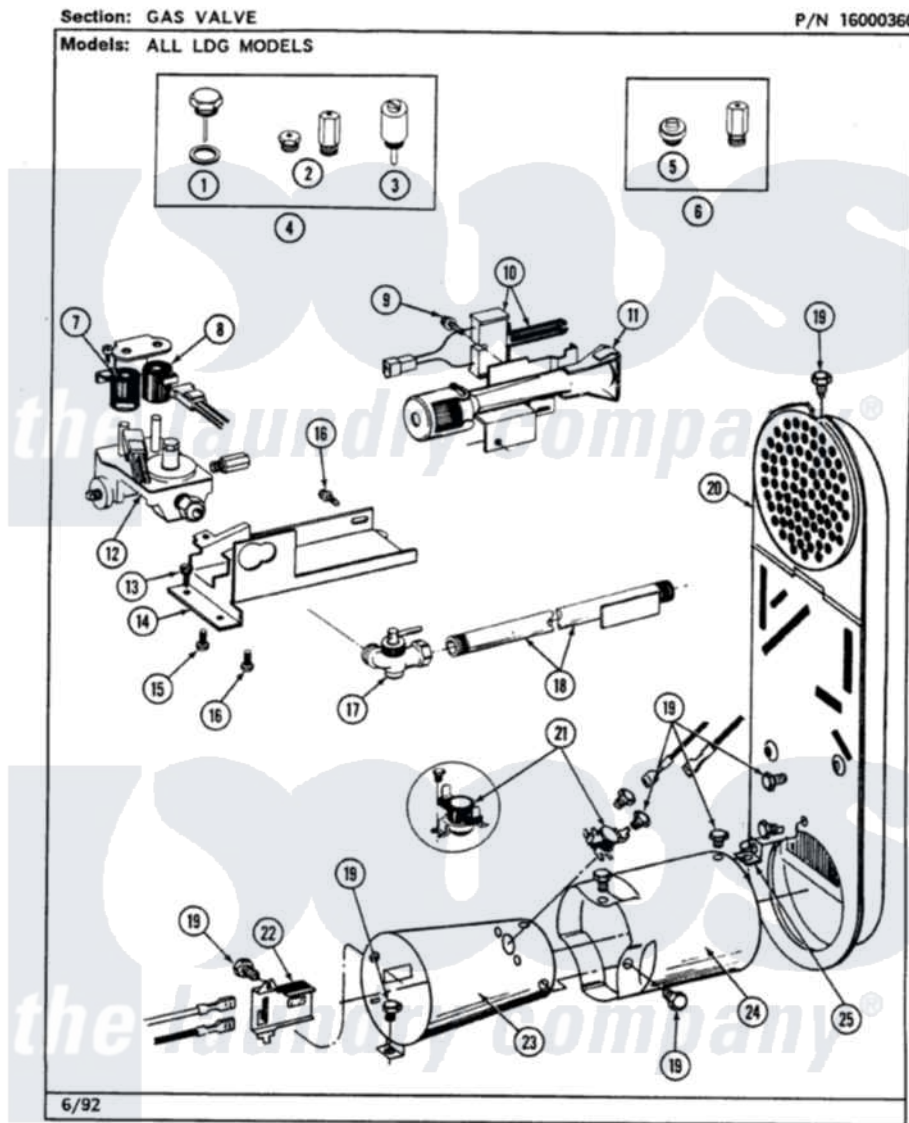

Maytag LDG9801ABW 05 - GAS VALVE

16

Maytag [Residential Maytag LDG9801ABW Dryer Parts](#) Parts Diagram 05 - GAS VALVE
Click on the part number to view part

Item	Original Part Number	Replaced By	Status	Part Description
1	302810			Screw Assembly - Blue Block Ope
2	305861		Not Available	MAIN BURNER ORIFICE KIT-LPG
3	306184		Not Available	PLUG, BLOCKING (LPG REGULATOR)
4	Y306195	MAL9000AXX		LP Gas Con
5	314602	694424		Leak, Limiter
6	306204	33002924		Gas Conv K
7	306106			Coil, Holding And Booster-W
8	306105	694540		Coil, 60 Hz
9	304971			Screw Note: Screw, Igniter
10	304970	4391996		Ignitor
11	304974	33002793		Burner Assembly
12	306176			Valve, Gas
13	Y313561			Screw---NA
14	314566			Gas Control Bracket

15	314082	90767	Screw, 8A X 3/8 HeX Washer Head Tapping
16	Y313559		Screw
17	Y303349		Angle Shut-Off, Gas Valve
18	Y303383	33001735	Pipe And Bracket Assembly Series 18 Not Needed Use Vavle
19	211294	90767	Screw, 8A X 3/8 HeX Washer Head Tapping
20	Y308504	Not Available	INLET DUCT ASSEMBLY
"	307119		Duct, Inlet Assembly
21	303395		Thermostat, Hi-Limit
22	Y303377	338906	Radiant, Sensor
23	Y308548		Combustion Cone Assembly
"	Y303368		Cone, Combustion
24	Y303841		Cone, Extension
25	Y312890		Retainer, Heater Chamber