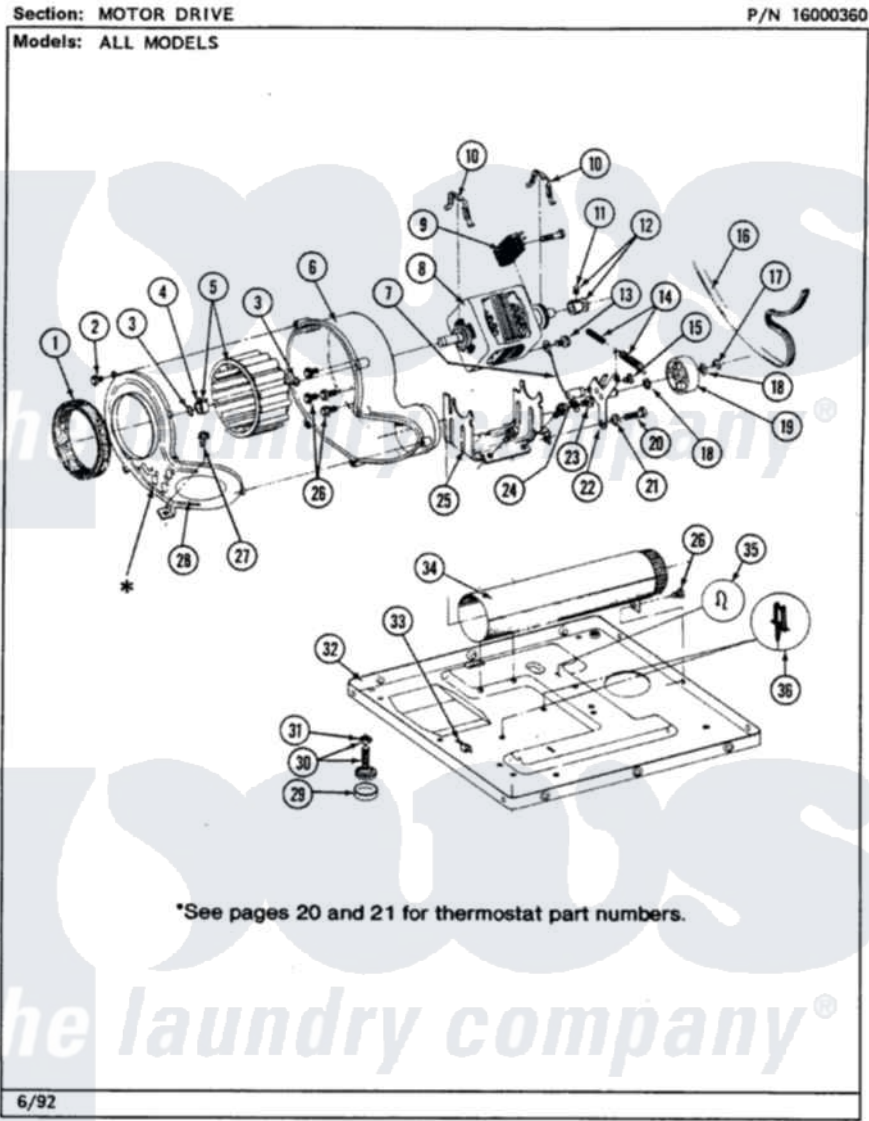

# Maytag LDG9801ABW 06 - MOTOR DRIVE

18

Maytag [Residential Maytag LDG9801ABW Dryer Parts](#) Parts Diagram 06 - MOTOR DRIVE  
 Click on the part number to view part

Item	Original Part Number	Replaced By	Status	Part Description
1	<a href="#">Y312901</a>			Seal, Housing Cover
2	Y312961	<a href="#">W10116751</a>		Screw
3	410233	<a href="#">9703438</a>		Ring-Retrn
4	<a href="#">312967</a>			Clamp, Blower Housing
5	<a href="#">Y303836</a>			Blower Wheel Assembly And Clamp
6	<a href="#">Y312893</a>			Housing, Blower
7	<a href="#">901220</a>			Ground Wire
8	Y303358	<a href="#">W10410999</a>		Motor-Drive
9	306207		Not Available	(PROD. No.303358-8 & No.303358-9)
"	Y303877		Not Available	SWITCH, MOTOR EXTERNAL START No.303358-2, No.303358-4, 303358-7
"	<a href="#">Y303879</a>			Switch, Motor External Start
10	<a href="#">Y015825</a>			Clip, Motor To Motor Support
11	<a href="#">Y053241</a>			Set Screw, Motor Pulley
12	Y305185	<a href="#">6-3051850</a>		Pulley- MO