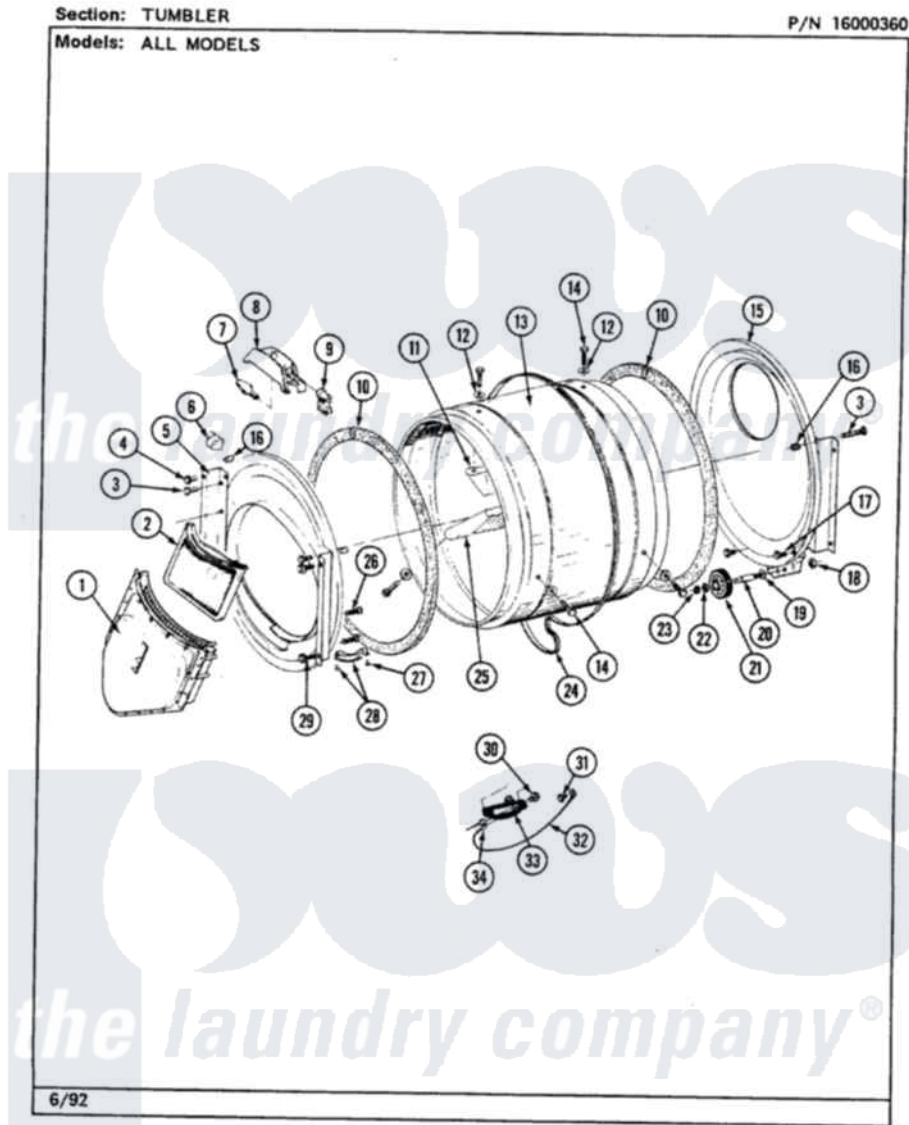

Maytag LDG9801ABW 08 - TUMBLER

12

Maytag Residential Maytag LDG9801ABW Dryer Parts Parts Diagram 08 - TUMBLER
Click on the part number to view part

Item	Original Part Number	Replaced By	Status	Part Description
1	Y307112	33001016		Outlet Duct Assembly
2	Y307107	33002970		Lint Filte
3	313764		Not Available	SCREW
4	Y313561			Screw----NA
5	307117			Tumbler Front W/Seal
6	Y310376			Clip, Door Switch Harness
7	Y307100	67001316		Bulb, Light
8	314955	33001496		Lamp- Hold
9	307097	33001496		Lamp- Hold
10	314820			Seal, Tumbler
11	314803	33001012		Baffle
12	314158			Washer, Baffle To Tumbler
13	306663		Not Available	TUMBLER W/BAFFLES
"	314802		Not Available	TUMBLER W/OUT BAFFLES
14	Y310759			Screw, Tumbler Baffles
15	Y308544	33001178		Back, Tumbler

"	Y307114	33001178	Back, Tumbler
16	313915	31-3915	Tech Sheet
17	211294	90767	Screw, 8A X 3/8 HeX Washer Head Tapping
18	312538	33001443	Nut, Hex
19	Y313347	312535	Washer, Vault Mounting Brk.
20	Y312948	6-3129480	Shaft- Tumbler
21	Y303373	12001541	Drum Roller/Washer Assembly--W
22	312535		Washer, Vault Mounting Brk.
23	410233	9703438	Ring-Retrnr
24	Y312959		Poly "V" Belt For Tumbler
25	314804	33001004	Baffle, Tall
26	Y314110	33002917	Screw, No.10-16
27	210720		Rivet, Bearing To Tumbler Fmt
28	306508		Tumbler Bearing Kit ---W
29	Y310632	1163839	Screw
30	Y251119	3177991	Screw
31	211294	90767	Screw, 8A X 3/8 HeX Washer Head Tapping
32	Y303711		Sensor Ground Wire
33	304997		Sensor Assembly With Screws
34	Y312658		Receptacle, Sensor Ground Wire