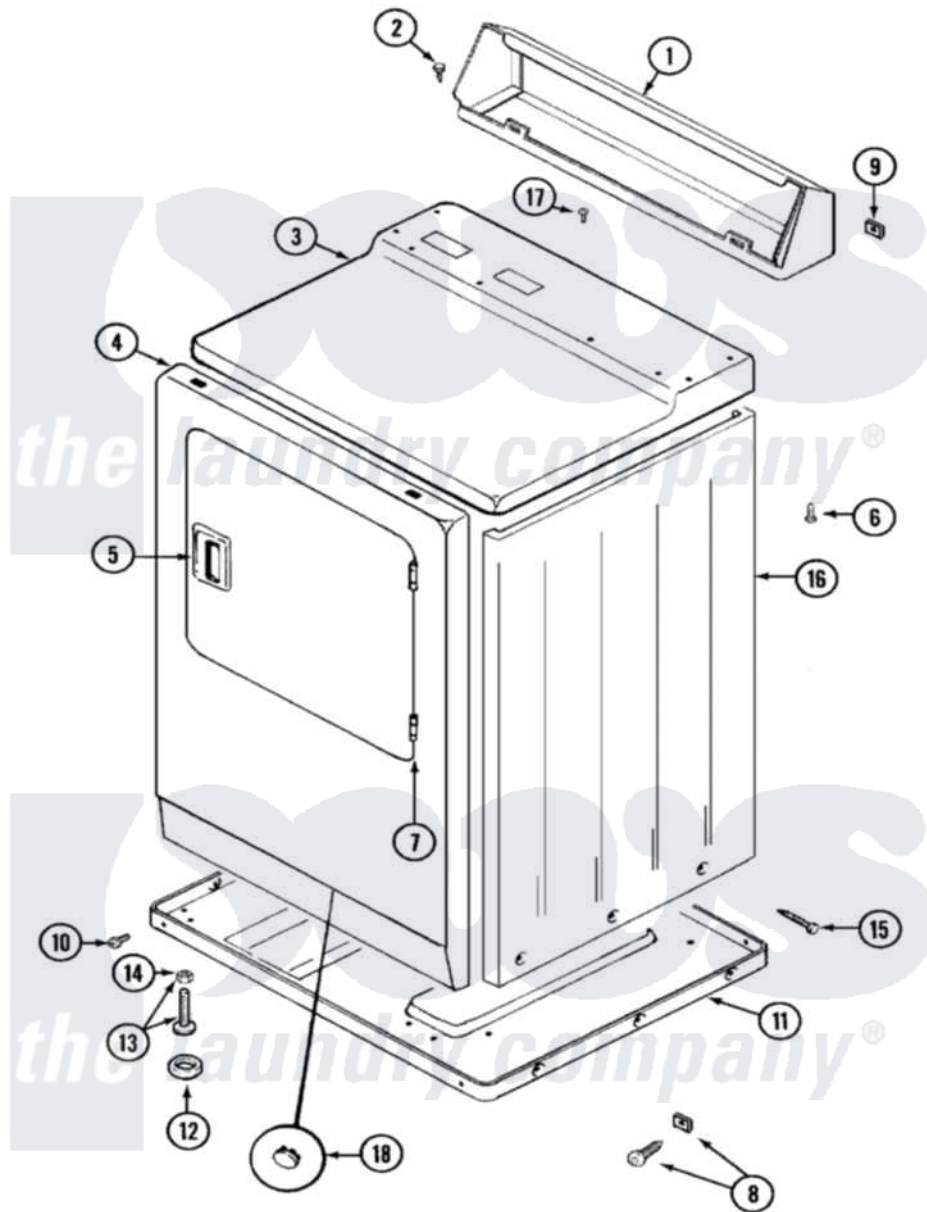

# Maytag LDG9804AAL 01 - CABINET-FRONT

Maytag Residential Maytag LDG9804AAL Dryer Parts Parts Diagram 01 - CABINET-FRONT  
 Click on the part number to view part

Item	Original Part Number	Replaced By	Status	Part Description
1	<a href="#">305193L</a>			Console
2	216423	<a href="#">3370225</a>		Screw
3	33001166		Not Available	COVER, TOP (ALM)---NA
4	33001221	<a href="#">22001817</a>		Sheet, Sound Damper
"	33001258	<a href="#">33001242</a>		Panel, Front
5	33001254	<a href="#">37001047</a>		Handle, Door
6	<a href="#">214354</a>			Screw, Top Cover To Cabnt.
7	<a href="#">33001230</a>			Hinge, Door
8	<a href="#">204439</a>			Screw And Fstner Assembly
9	<a href="#">215075</a>			Fastener, Control Panel To Console
10	<a href="#">Y313561</a>			Screw---NA
"	Y310632	<a href="#">1163839</a>		Screw
11	Y303361		Not Available	BASE ASSY. (UPPER & LOWER)
12	<a href="#">Y314137</a>			Foot, Rubber
13	<a href="#">Y305086</a>			Adjustable Leg And Nut

14	Y052740	<a href="#">62739</a>	Nut, Lock
15	<a href="#">213007</a>		Xfor Cabinet See Cabinet, Back
16	33001160		Not Available
17	210186	<a href="#">3370225</a>	Screw
18	33001168		Not Available
			PLUG, SIGHT HOLE (ALM)