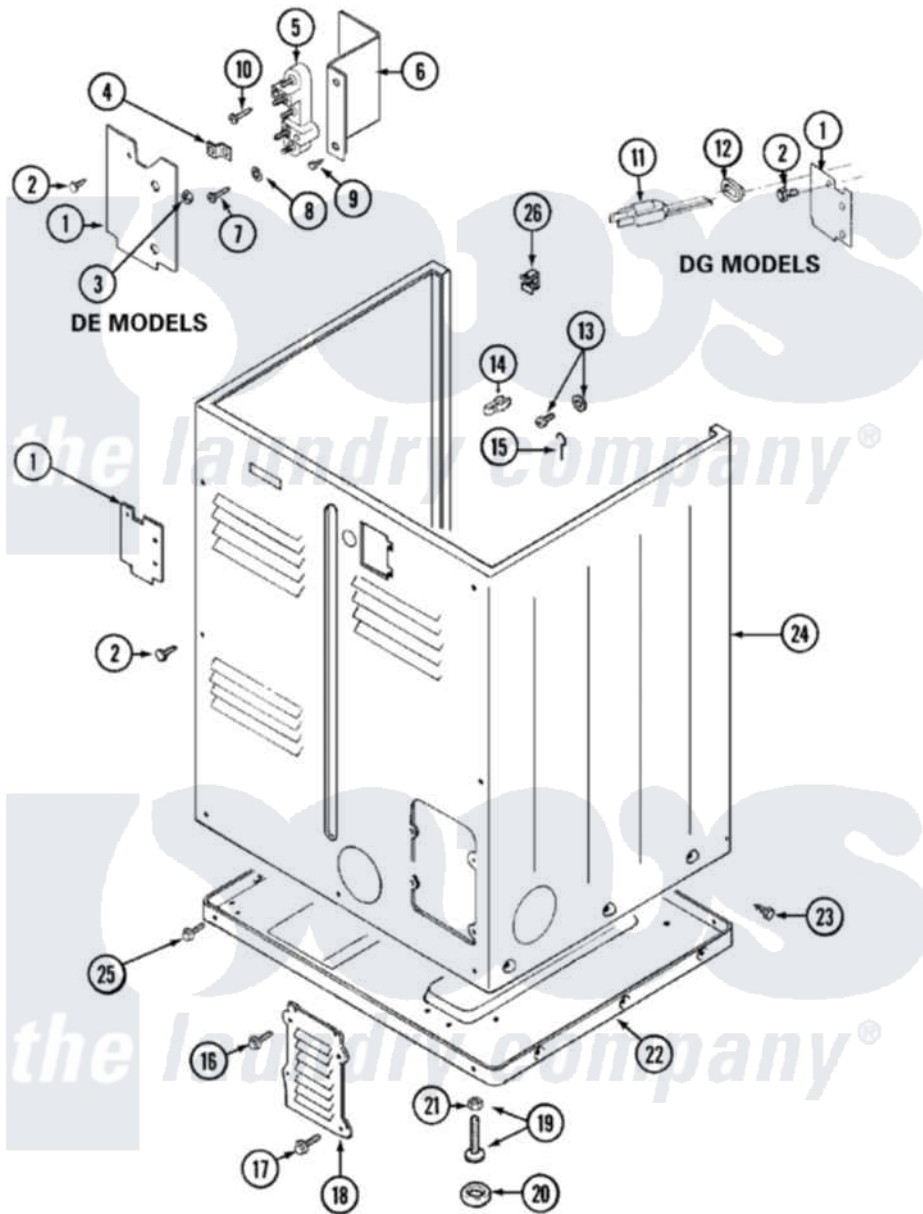

Maytag LDG9804AAL 02 - CABINET-REAR

Maytag [Residential Maytag LDG9804AAL Dryer Parts](#) Parts Diagram 02 - CABINET-REAR
 Click on the part number to view part

Item	Original Part Number	Replaced By	Status	Part Description
1	Y312905		Not Available	COVER, TERMINAL
2	Y313561			Screw---NA
11	33001246		Not Available	CORD, POWER
12	211881			Grommet, Cord Part Not Used-Gas Models Only
13	303846	22003781		Screw, Ground Strap
14	301548			Clamp, Ground Wire
15	204807			Ground Wire, Supp. Pltte To Top Cover
16	Y313559			Screw
17	211294	90767		Screw, 8A X 3/8 HeX Washer Head Tapping
18	Y312951		Not Available	ACCESS COVER, BACK
19	Y305086			Adjustable Leg And Nut
20	Y314137			Foot, Rubber
21	Y052740	62739		Nut, Lock
22	Y303361		Not Available	BASE ASSY. (UPPER & LOWER)

23	213007		Xfor Cabinet See Cabinet, Back
24	33001160	Not Available	CABINET (ALM)
25	Y313561		Screw---NA
"	Y310632	1163839	Screw
26	Y310376		Clip, Door Switch Harness