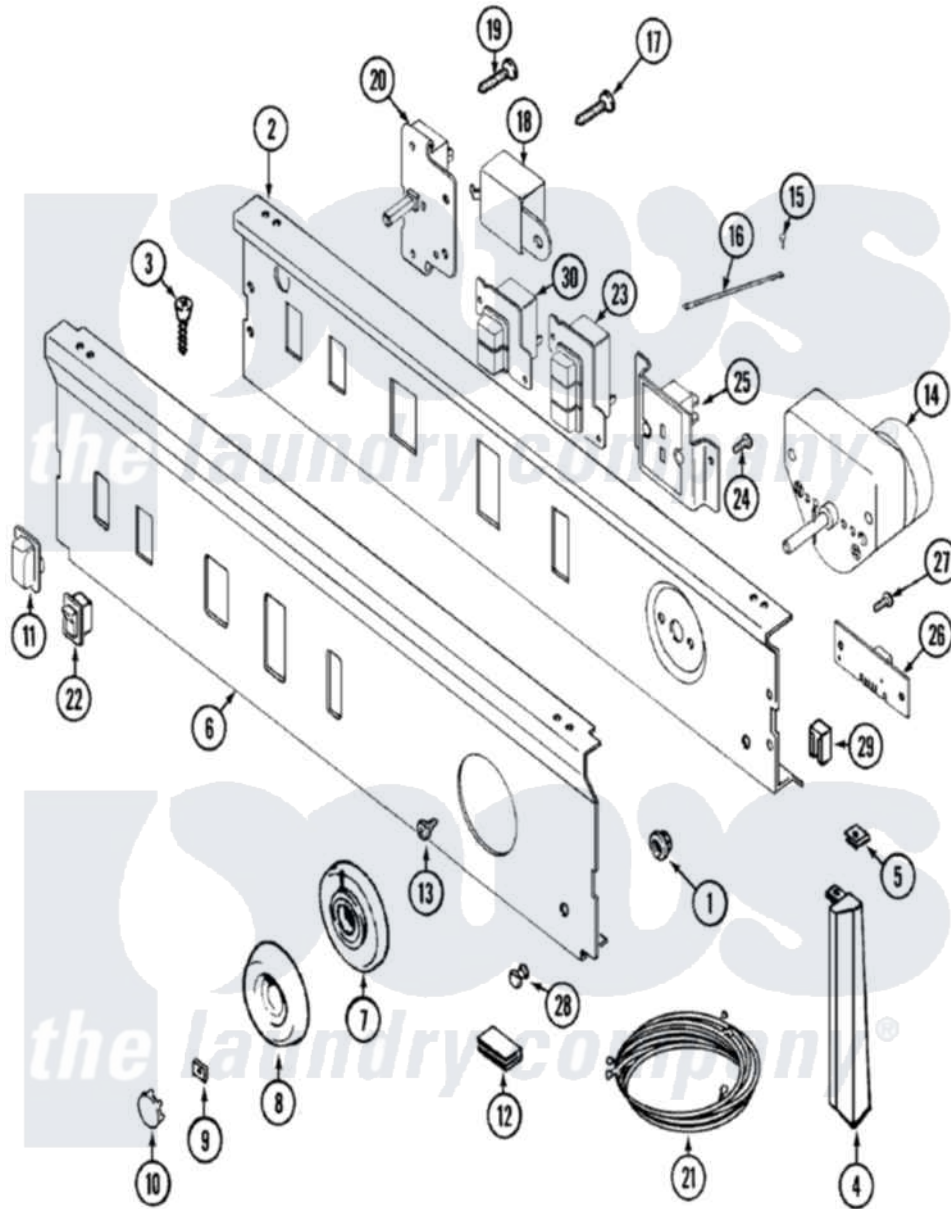

Maytag LDG9804AAL 03 - CONTROL PANEL

Maytag Residential Maytag LDG9804AAL Dryer Parts Parts Diagram 03 - CONTROL PANEL
 Click on the part number to view part

Item	Original Part Number	Replaced By	Status	Part Description
1	214872			Palnut, End Cap Note: Nut, Lamp Holder
2	33001265			Plate, Support
3	314728	210932		Screw, No.8 X 9/16 Ctsk Note: Screw, Inlet Duct
4	22001288			End Cap, Control Panel
"	22001290			End Cap, Control Panel
5	214894			Fastener, End Cap
6	33001092			Panel, Control
7	33001182		Not Available	SKIRT, TIMER DIAL (BLK)
8	315041			Knob, Timer
9	312273			Nut, Control Knob
10	216193		Not Available	CAP, TIMER KNOB (BLK)
11	33001186		Not Available	BUTTON (BLK)
12	214897			Pad, Control Panel
13	315317	488234		Screw 8-32 X 1/4
14	33001035			Timer

15	210186	3370225		Screw
16	204807			Ground Wire, Supp. Plte To Top Cover
17	315317	488234		Screw 8-32 X 1/4
18	Y308205	33001623		Buzzer, Non-Adjustable
19	315317	488234		Screw 8-32 X 1/4
20	33001232		Not Available	SWITCH, PUSH TO START
21	33001542		Not Available	HARNESS, WIRE
"	33001347		Not Available	WIRE HARNESS, MAIN
"	33001137		Not Available	WIRE HARNESS, MAIN
22	22001134	22001135		Switch, Rocker
23	33001217			Switch, Push Button
24	315317	488234		Screw 8-32 X 1/4
25	33001046			Display, Dryness Assembly
26	33001212			Board, Control-Moisture Sensor
27	315317	488234		Screw 8-32 X 1/4
28	22001215	7730P011-60		Lens, Indicator Light
29	33001224			Light, Indicator
30	33001219			Switch, Push Button
31	16000327		Not Available	GUIDE, QUICK REF. - MAYTAG
"	33001260		Not Available	MANUAL, USE & CARE