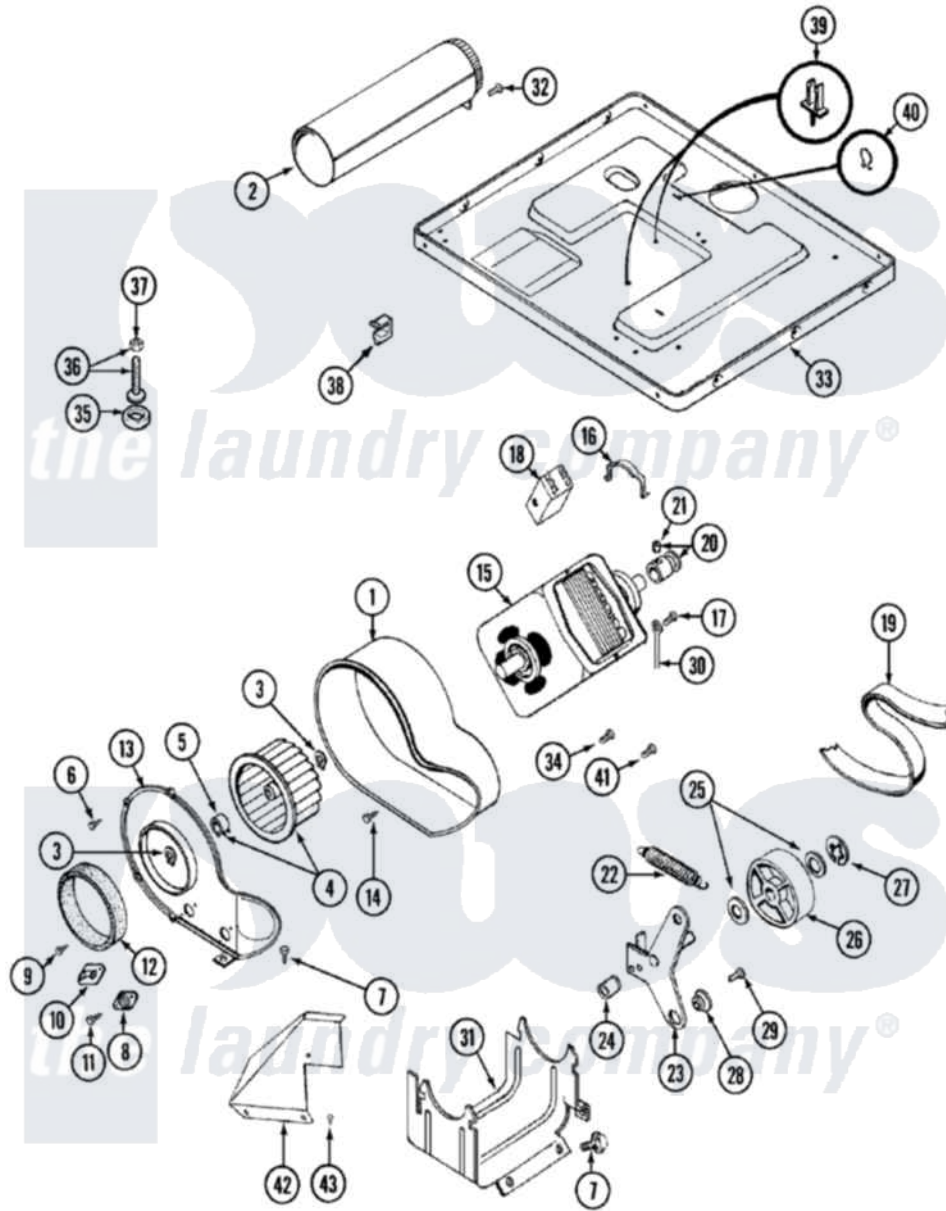

# Maytag LDG9804AAL 07 - MOTOR DRIVE

Maytag [Residential Maytag LDG9804AAL Dryer Parts](#) Parts Diagram 07 - MOTOR DRIVE  
 Click on the part number to view part

Item	Original Part Number	Replaced By	Status	Part Description
1	<a href="#">Y312893</a>			Housing, Blower
2	Y303442			EXHAUST DUCT ASSEMBLY
3	410233	<a href="#">9703438</a>		Ring-Retrnr
4	<a href="#">Y303836</a>			Blower Wheel Assembly And Clamp
5	<a href="#">312967</a>			Clamp, Blower Housing
6	Y312961	<a href="#">W10116751</a>		Screw
7	<a href="#">Y313561</a>			Screw----NA
8	<a href="#">306910</a>			Thermostat, Multi Temp Note: Thermostat
9	211294	<a href="#">90767</a>		Screw, 8A X 3/8 HeX Washer Head Tapping
10	<a href="#">306604</a>			Cut-Off, Thermal Part Not Used
11	314848	<a href="#">W10116760</a>		Screw
12	<a href="#">Y312901</a>			Seal, Housing Cover
13	<a href="#">314846</a>			Cover, Blower Housing
14	Y310632	<a href="#">1163839</a>		Screw