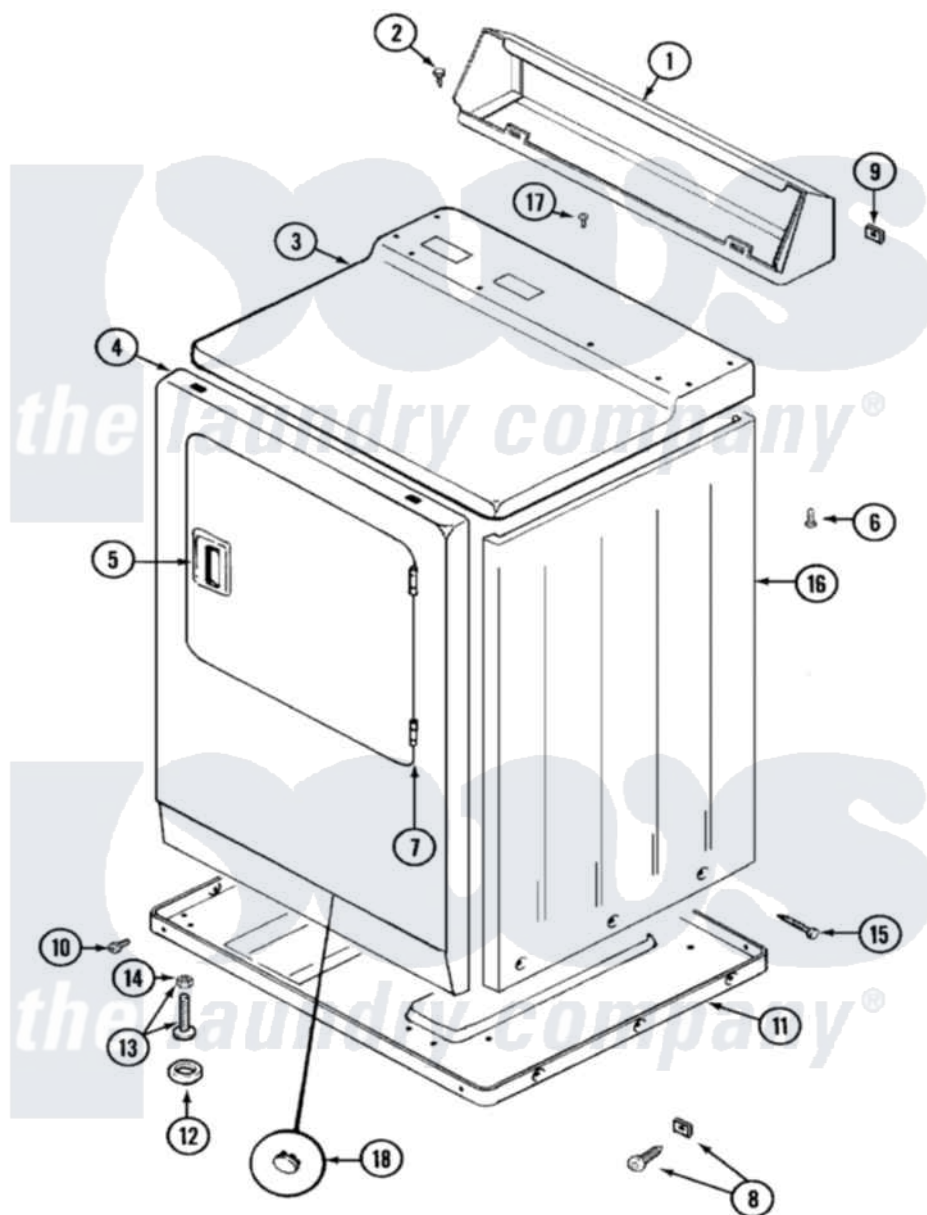

Maytag LDG9804AAM 01 - CABINET-FRONT (LDE9804ACM & LDG9804AAM)

Maytag Residential Maytag LDG9804AAM Dryer Parts Parts Diagram 01 - CABINET-FRONT (LDE9804ACM & LDG9804AAM)

Click on the part number to view part

Item	Original Part Number	Replaced By	Status	Part Description
1	305193L			Console
2	216423	3370225		Screw
3	33001166		Not Available	COVER, TOP (ALM)---NA
4	33001221	22001817		Sheet, Sound Damper
"	33001258	33001242		Panel, Front
5	33001254	37001047		Handle, Door
6	214354			Screw, Top Cover To Cabnt.
7	33001230			Hinge, Door
8	204439			Screw And Fstner Assembly
9	215075			Fastener, Control Panel To Console
10	Y313561			Screw---NA
"	Y310632	1163839		Screw
11	Y303361		Not Available	BASE ASSY. (UPPER & LOWER)

12	Y314137		Foot, Rubber
13	Y305086		Adjustable Leg And Nut
14	Y052740	62739	Nut, Lock
15	213007		Xfor Cabinet See Cabinet, Back
16	33001160	Not Available	CABINET (ALM)
17	210186	3370225	Screw
18	33001168	Not Available	PLUG, SIGHT HOLE (ALM)