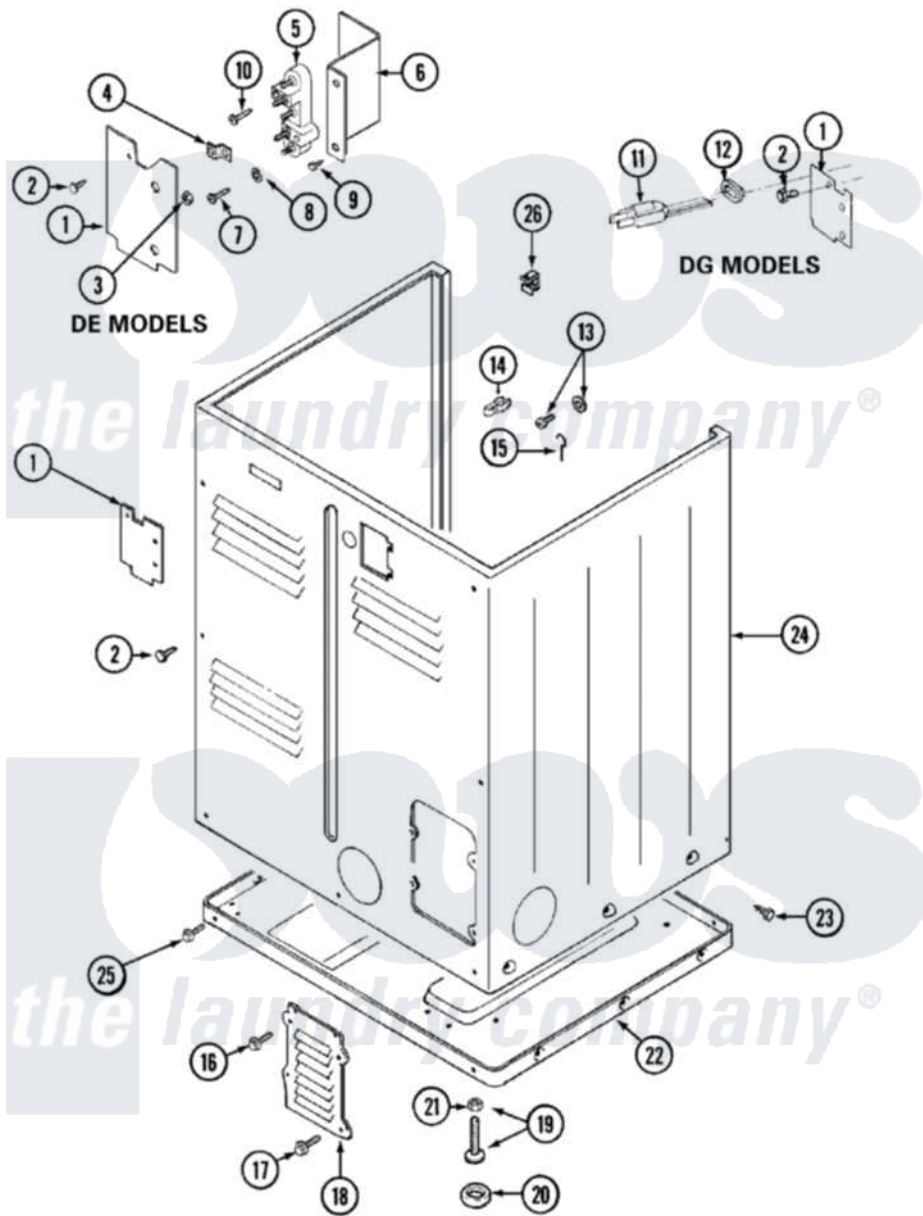

Maytag LDG9804AAM 02 - CABINET-REAR (LDE9804ACM & LDG9804AAM)

Maytag Residential Maytag LDG9804AAM Dryer Parts Parts Diagram 02 - CABINET-REAR (LDE9804ACM & LDG9804AAM)

Click on the part number to view part

Item	Original Part Number	Replaced By	Status	Part Description
1	Y312905		Not Available	COVER, TERMINAL
2	Y313561			Screw---NA
11	33001246		Not Available	CORD, POWER
12	211881			Grommet, Cord Part Not Used-Gas Models Only
13	303846	22003781		Screw, Ground Strap
14	301548			Clamp, Ground Wire
15	204807			Ground Wire, Supp. Pltte To Top Cover
16	Y313559			Screw
17	211294	90767		Screw, 8A X 3/8 HeX Washer Head Tapping
18	Y312951		Not Available	ACCESS COVER, BACK
19	Y305086			Adjustable Leg And Nut
20	Y314137			Foot, Rubber
21	Y052740	62739		Nut, Lock