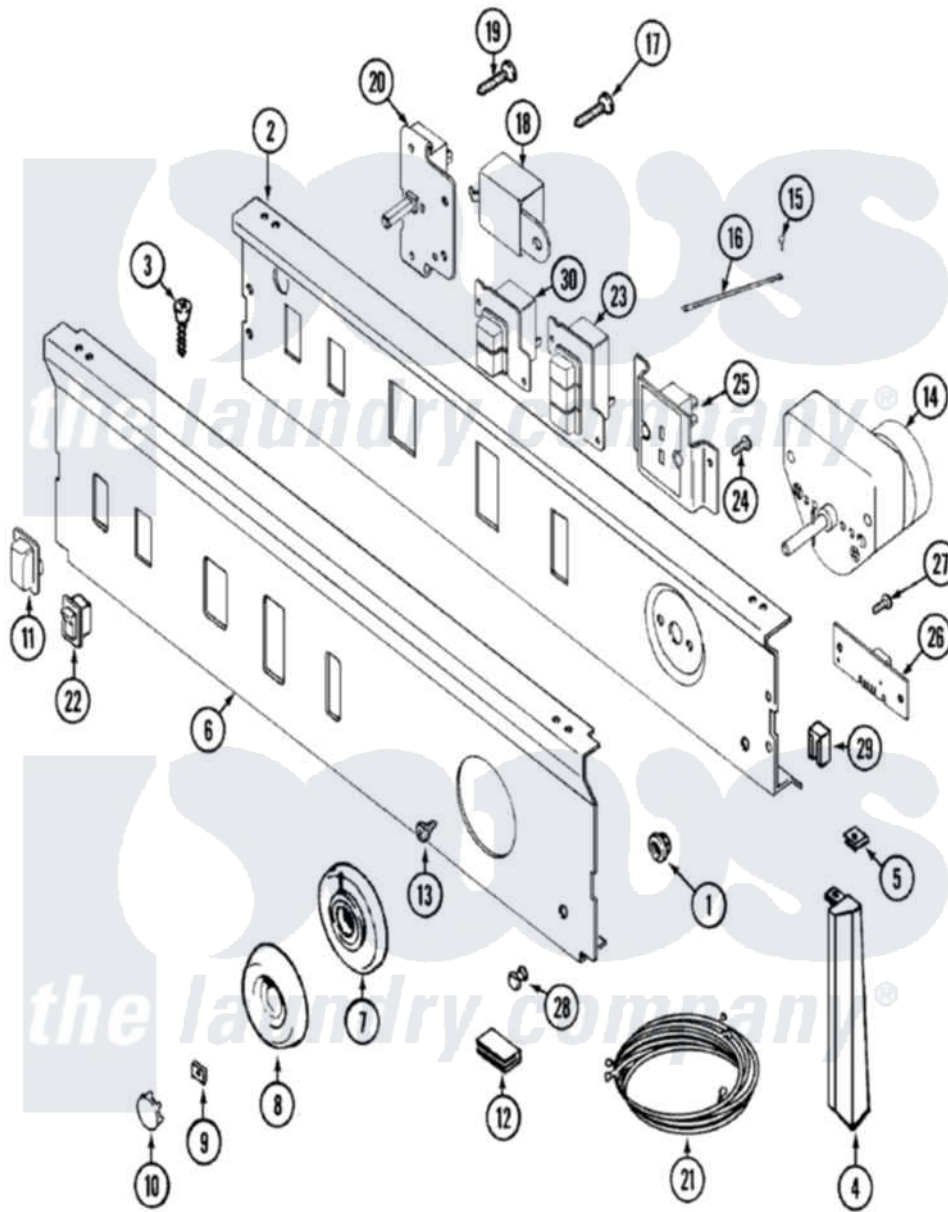

Maytag LDG9804AAM 03 - CONTROL PANEL (LDE9804ACM & LDG9804AAM)

Maytag Residential Maytag LDG9804AAM Dryer Parts Parts Diagram 03 - CONTROL PANEL (LDE9804ACM & LDG9804AAM)

Click on the part number to view part

Item	Original Part Number	Replaced By	Status	Part Description
1	214872			Palnut, End Cap Note: Nut, Lamp Holder
2	33001265			Plate, Support
3	210932			Screw, No.8 X 9/16 Ctsk Note: Screw, Inlet Duct
4	22001567			Cap, End
"	22001566	22001293		End Cap, Control Panel
"	22001293			End Cap, Control Panel
"	22001292	22001567		Cap, End
5	214894			Fastener, End Cap
6	33001456		Not Available	PANEL, CONTROL (ALM)
7	33001372		Not Available	SKIRT, TIMER DIAL (ALM)
8	33001282	33002325		Knob Assembly
9	312273			Nut, Control Knob
10	216424		Not Available	CAP, KNOB (ALM)

11	33001450	33001371	Button, Push-To-Start
12	214897		Pad, Control Panel
13	315317	488234	Screw 8-32 X 1/4
14	33001035		Timer
15	210186	3370225	Screw
16	204807		Ground Wire, Supp. Plte To Top Cover
17	315317	488234	Screw 8-32 X 1/4
18	Y308205	33001623	Buzzer, Non-Adjustable
19	315317	488234	Screw 8-32 X 1/4
20	33001232	Not Available	SWITCH, PUSH TO START
21	33001542	Not Available	HARNES, WIRE
"	33001347	Not Available	WIRE HARNES, MAIN
22	22001282	22001135	Switch, Rocker
23	33001457	33001217	Switch, Push Button
24	315317	488234	Screw 8-32 X 1/4
25	33001045	Not Available	DISPLAY, DRYNESS ASY. (ALM)
26	33001212		Board, Control-Moisture Sensor
27	315317	488234	Screw 8-32 X 1/4
28	22001215	7730P011-60	Lens, Indicator Light
29	33001224		Light, Indicator
30	33001455	33001219	Switch, Push Button
31	33001260	Not Available	MANUAL, USE & CARE
"	16000327	Not Available	GUIDE, QUICK REF. - MAYTAG