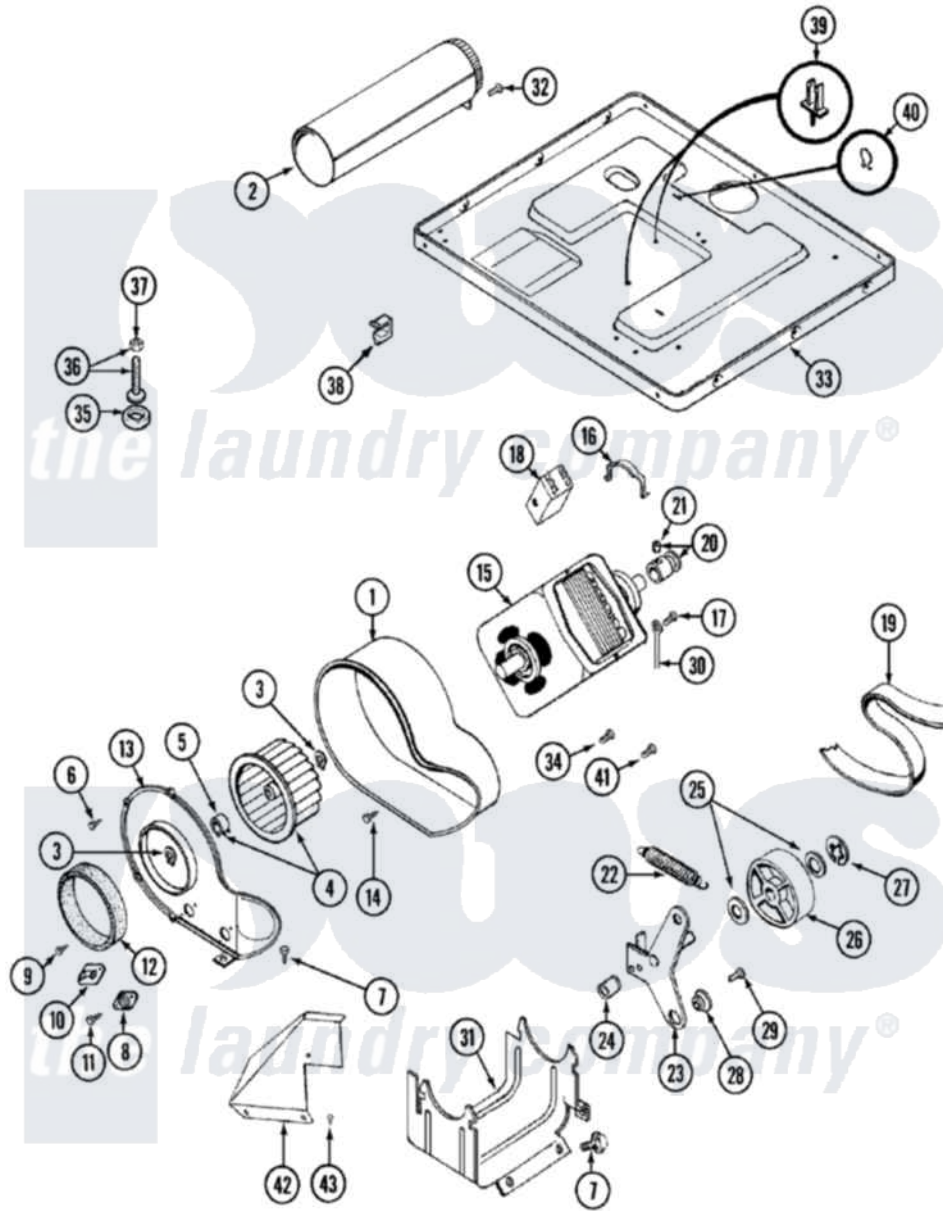

# Maytag LDG9804AAM 06 - MOTOR DRIVE (LDE9804ACM & LDG9804AAM)

Maytag [Residential Maytag LDG9804AAM Dryer Parts](#) Parts Diagram 06 - MOTOR DRIVE (LDE9804ACM & LDG9804AAM)

[Click on the part number to view part](#)

Item	Original Part Number	Replaced By	Status	Part Description
1	<a href="#">Y312893</a>			Housing, Blower
2	Y303442			EXHAUST DUCT ASSEMBLY
3	410233	<a href="#">9703438</a>		Ring-Retrn
4	<a href="#">Y303836</a>			Blower Wheel Assembly And Clamp
5	<a href="#">312967</a>			Clamp, Blower Housing
6	Y312961	<a href="#">W10116751</a>		Screw
7	<a href="#">Y313561</a>			Screw---NA
8	<a href="#">306910</a>			Thermostat, Multi Temp Note: Thermostat
9	211294	<a href="#">90767</a>		Screw, 8A X 3/8 HeX Washer Head Tapping
10	<a href="#">306604</a>			Cut-Off, Thermal Part Not Used
11	314848	<a href="#">W10116760</a>		Screw
12	<a href="#">Y312901</a>			Seal, Housing Cover
13	<a href="#">314846</a>			Cover, Blower Housing