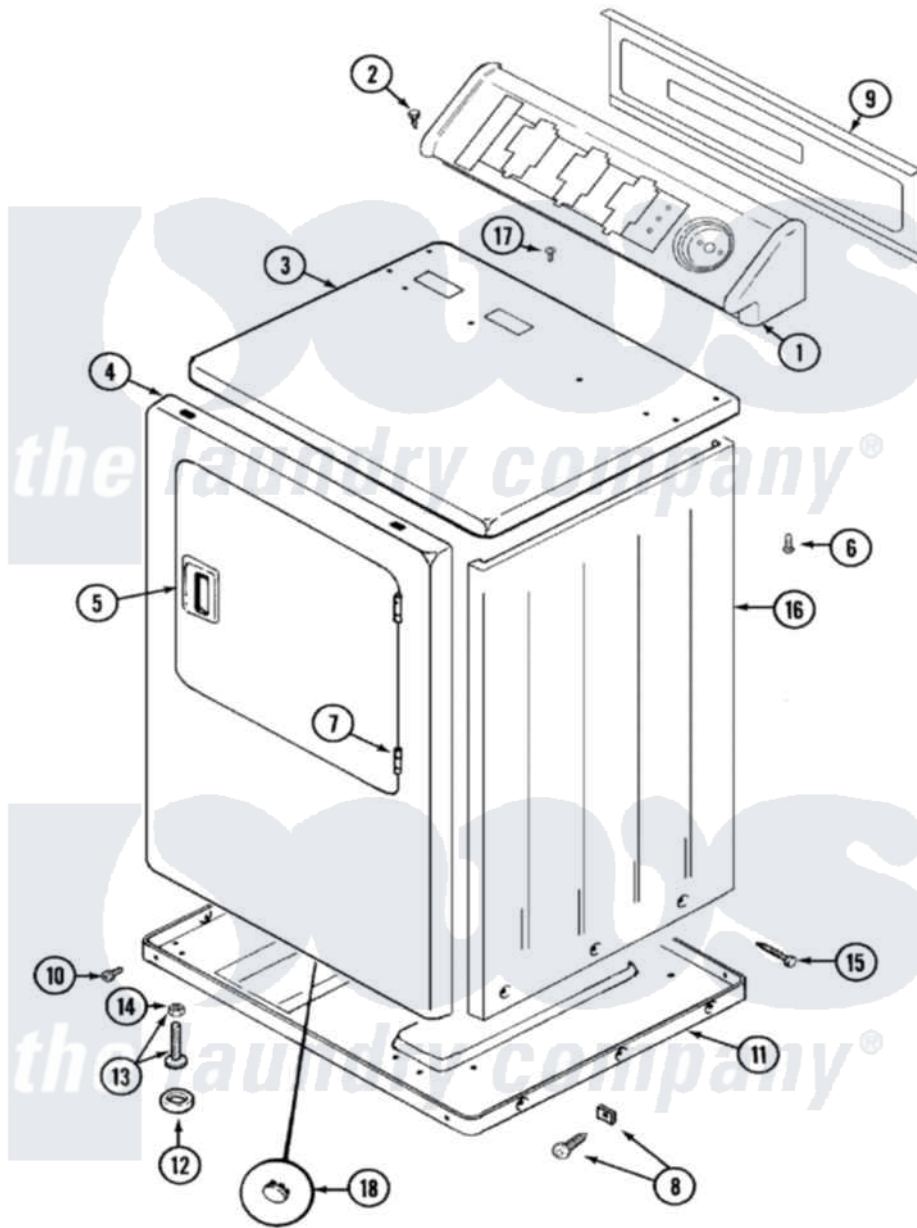

# Maytag LDG9806AAE 01 - CABINET-FRONT

Maytag Residential Maytag LDG9806AAE Dryer Parts Parts Diagram 01 - CABINET-FRONT  
 Click on the part number to view part

Item	Original Part Number	Replaced By	Status	Part Description
1	33001612		Not Available	CONSOLE (WHT)
2	216423	<a href="#">3370225</a>		Screw
3	<a href="#">33001608</a>			Cover, Top
4	<a href="#">33001610</a>			Panel, Front
"	33001700		Not Available	PAD, FRONT
5	<a href="#">33001241</a>			Handle, Door
6	<a href="#">214354</a>			Screw, Top Cover To Cabnt.
7	<a href="#">33001230</a>			Hinge, Door
8	<a href="#">12001341</a>			Screw And Fastener Kit
9	33001625		Not Available	PANEL, BACK----NA
10	<a href="#">Y313561</a>			Screw----NA
"	Y310632	<a href="#">1163839</a>		Screw
11	Y303361		Not Available	BASE ASSY. (UPPER & LOWER)
12	<a href="#">Y314137</a>			Foot, Rubber
13	<a href="#">Y305086</a>			Adjustable Leg And Nut
14	Y052740	<a href="#">62739</a>		Nut, Lock

15	<a href="#">213007</a>		Xfor Cabinet See Cabinet, Back
16	33001159	<a href="#">33001327</a>	Cabinet
17	210186	<a href="#">3370225</a>	Screw
18	33001614	Not Available	PLUG, FRONT PANEL (WHT)