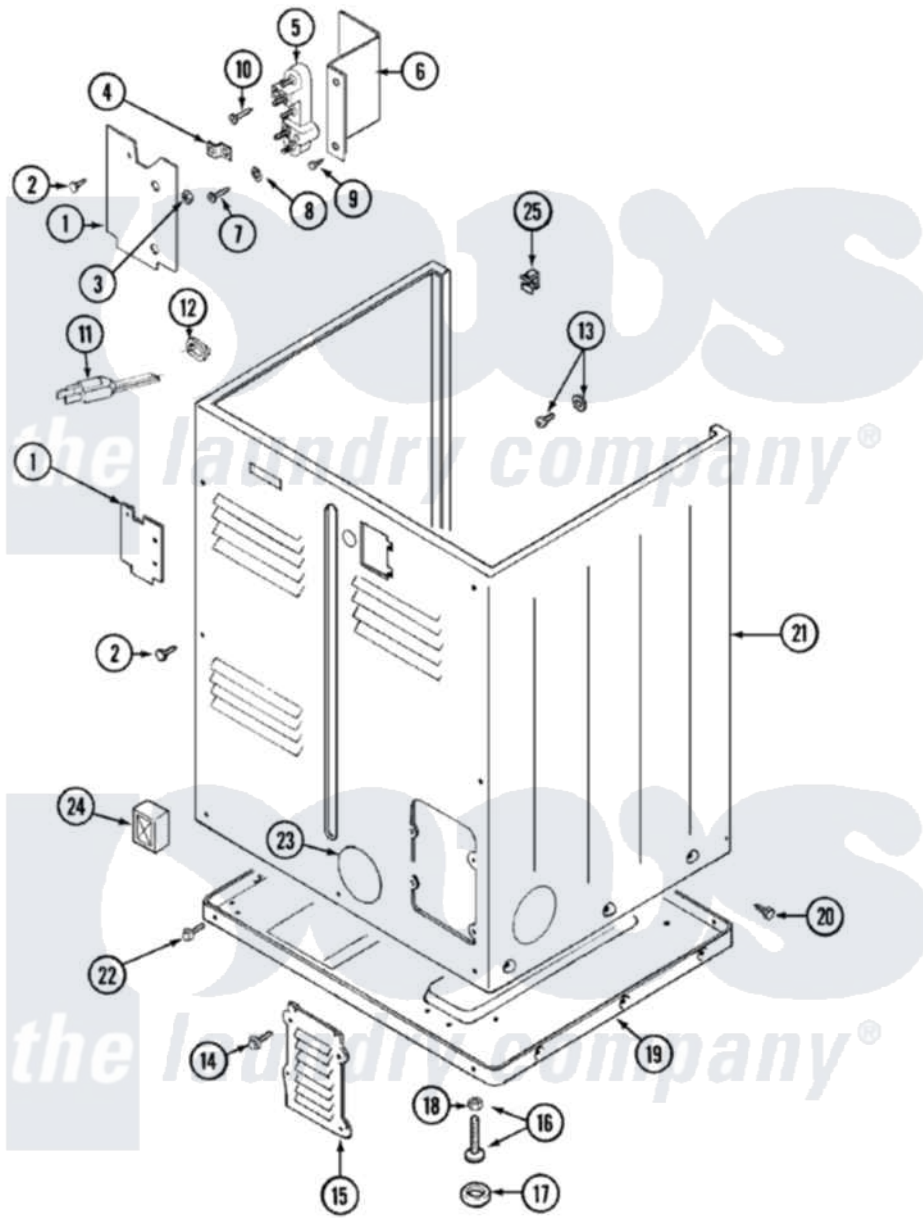

# Maytag LDG9806AAE 02 - CABINET-REAR

Maytag [Residential Maytag LDG9806AAE Dryer Parts](#) Parts Diagram 02 - CABINET-REAR  
 Click on the part number to view part

Item	Original Part Number	Replaced By	Status	Part Description
1	Y312905		Not Available	COVER, TERMINAL
2	<a href="#">Y313561</a>			Screw---NA
11	33001246		Not Available	CORD, POWER
12	<a href="#">211881</a>			Grommet, Cord Part Not Used-Gas Models Only
13	303846	<a href="#">22003781</a>		Screw, Ground Strap
14	216423	<a href="#">3370225</a>		Screw
15	Y312951		Not Available	ACCESS COVER, BACK
16	<a href="#">Y305086</a>			Adjustable Leg And Nut
17	<a href="#">Y314137</a>			Foot, Rubber
18	Y052740	<a href="#">62739</a>		Nut, Lock
19	Y303361		Not Available	BASE ASSY. (UPPER & LOWER)
20	<a href="#">213007</a>			Xfor Cabinet See Cabinet, Back
21	33001159	<a href="#">33001327</a>		Cabinet
22	<a href="#">Y313561</a>			Screw---NA

"	Y310632	<a href="#">1163839</a>	Screw
23	33001701	Not Available	GUARD, EXHAUST DUCT
24	<a href="#">33001702</a>		Flap, Pipe
25	<a href="#">Y310376</a>		Clip, Door Switch Harness