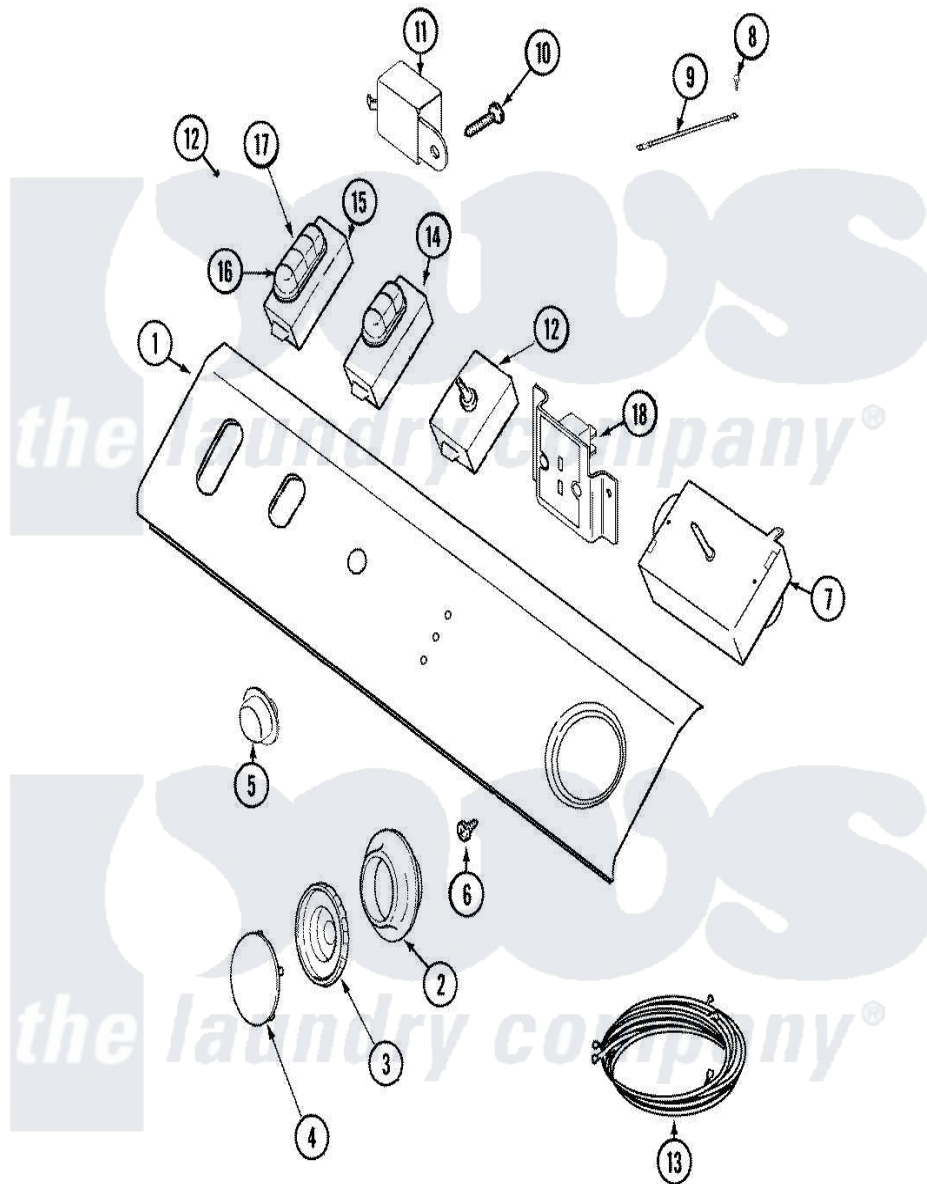

Maytag LDG9806AAE 03 - CONTROL PANEL

Maytag Residential Maytag LDG9806AAE Dryer Parts Parts Diagram 03 - CONTROL PANEL
 Click on the part number to view part

Item	Original Part Number	Replaced By	Status	Part Description
1	22001662	8534058		Screw
"	33001606			Panel, Control
2	33001621			Skirt, Timer Dial
3	22001659			Timer Knob - Grey
4	22001664			Timer Knob Insert/Cap
5	33001619	37001071		Button, Push-To-Start
6	33001690	90767		Screw, 8A X 3/8 HeX Washer Head Tapping
7	33001635			Timer RPR
"	33001730			Timer
8	210186	3370225		Screw
9	22001654			Wire, Ground
10	216423	3370225		Screw
11	33001660	33001848		Signal, End Of Cycle
"	33001848			Signal, End Of Cycle
12	33001726	33001618		Switch- PU
13	33001849			Wire Harness, Main

"	33001676		Wire Harness, Main
"	33001731	Not Available	WIRE HARNESS, MAIN
14	33001657		Switch, Temperature
15	22001906	22001908	Switch, Option
16	22001788		Button, Switch
17	22001789		Button, Switch
18	33001661	33002389	Dryness Display Control Note: Display, Dryness