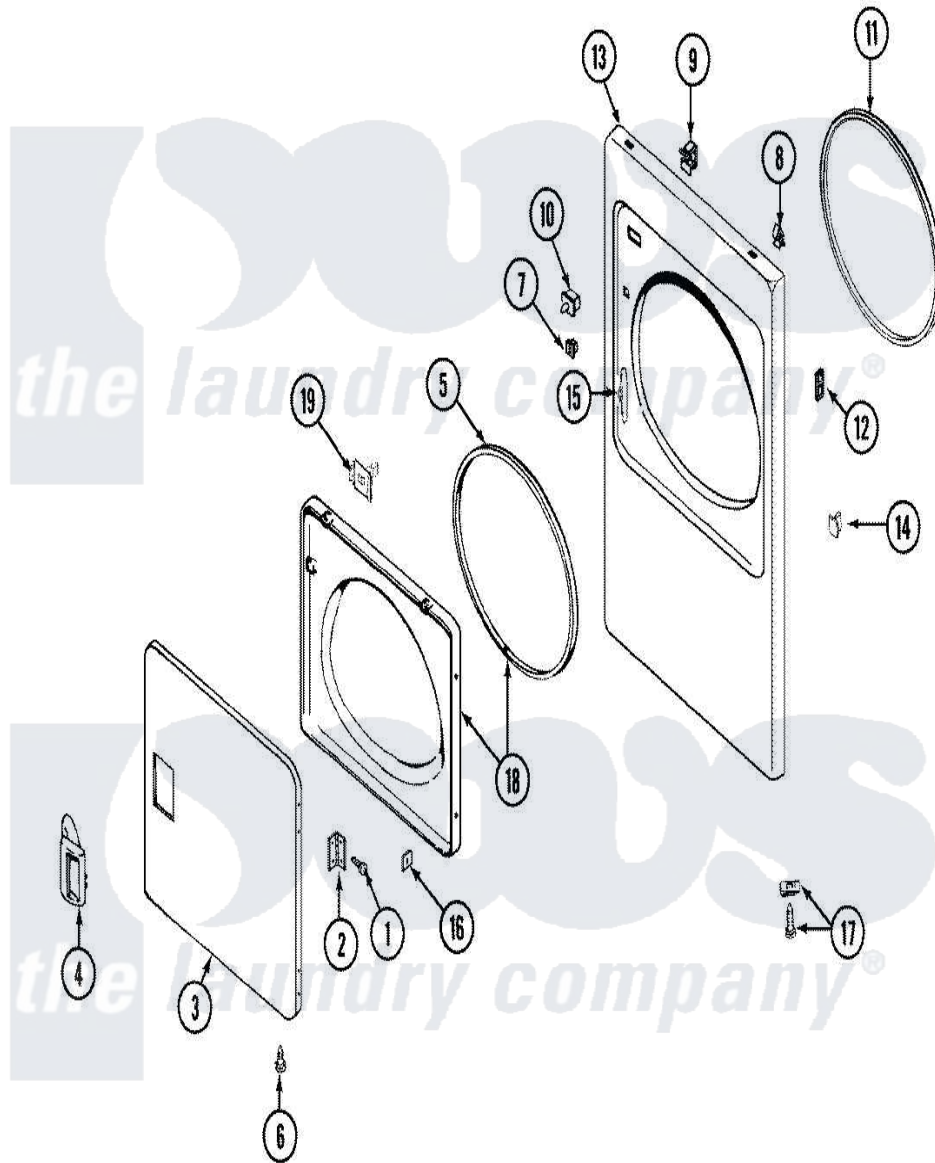

# Maytag LDG9806AAE 04 - DOOR

Maytag [Residential Maytag LDG9806AAE Dryer Parts](#) Parts Diagram 04 - DOOR  
 Click on the part number to view part

Item	Original Part Number	Replaced By	Status	Part Description
1	<a href="#">Y314062</a>			Screw, Door Hinge And Panel
2	<a href="#">33001230</a>			Hinge, Door
3	<a href="#">33001240</a>			Door
"	<a href="#">22001817</a>			Sheet, Sound Damper
4	<a href="#">33001241</a>			Handle, Door
5	<a href="#">33001131</a>			Seal, Door
6	33001132	<a href="#">33002342</a>		Plug, Sifht Hole
7	Y304578	<a href="#">LA-1003</a>		Door Catch Kit
8	<a href="#">22001650</a>			Fastener, Spring
9	<a href="#">Y310376</a>			Clip, Door Switch Harness
10	33001508	<a href="#">W10169313</a>		Switch-Dor
11	<a href="#">314937</a>			Seal, Front Panel
12	33001487		Not Available	NUT, SPEED
13	33001486	<a href="#">98008544</a>		Screw
"	33001221	<a href="#">22001817</a>		Sheet, Sound Damper
"	<a href="#">33001610</a>			Panel, Front

"	33001700		Not Available	PAD, FRONT
14	33001174	<a href="#">LA-1003</a>		Door Catch Kit
15	<a href="#">33001175</a>			Cover, Hinge Hole
16	<a href="#">Y313910</a>			Clip, Door Liner To Outer Panel
17	<a href="#">12001341</a>			Screw And Fastener Kit
18	33001243		Not Available	PANEL, INNER DOOR (W/SEAL)
19	<a href="#">33001305</a>			Strike, Door