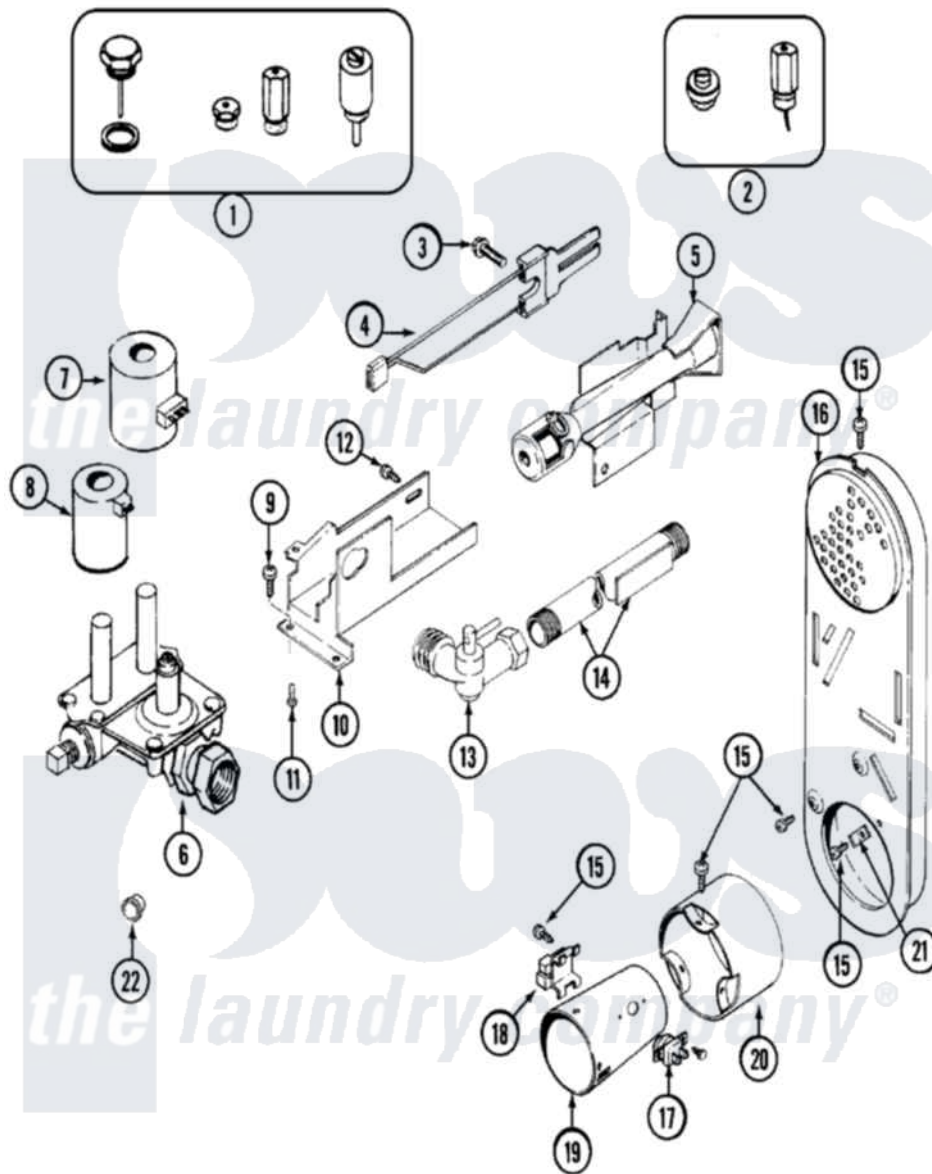

Maytag LDG9806AAE 06 - GAS VALVE

Maytag [Residential Maytag LDG9806AAE Dryer Parts](#) Parts Diagram 06 - GAS VALVE
 Click on the part number to view part

Item	Original Part Number	Replaced By	Status	Part Description
1	Y306195	MAL9000AXX		LP Gas Con
2	306204	33002924		Gas Conv K
3	304971			Screw Note: Screw, Igniter
4	304970	4391996		Ignitor
5	33001247	33002793		Burner Assembly
6	306176			Valve, Gas
7	306106			Coil, Holding And Booster--W
8	306105	694540		Coil, 60 Hz
9	Y313561			Screw---NA
10	314566			Gas Control Bracket
11	Y313559			Screw
12	314568	Y313559		Screw
"	314082	90767		Screw, 8A X 3/8 HeX Washer Head Tapping
13	Y303349			Angle Shut-Off, Gas Valve
"	33001842	3406051		Elbow Union Assembly Pipe And Bracket Assembly

14	Y303383	33001735	Series 18 Not Needed Use Vavle
15	211294	90767	Screw, 8A X 3/8 HeX Washer Head Tapping
16	Y308504	Not Available	INLET DUCT ASSEMBLY
17	303395		Thermostat, Hi-Limit
18	Y303377	338906	Radiant, Sensor
19	Y308548		Combustion Cone Assembly
20	Y303841		Cone, Extension
21	Y312890		Retainer, Heater Chamber
22	33001693		Cap, Gas Pipe