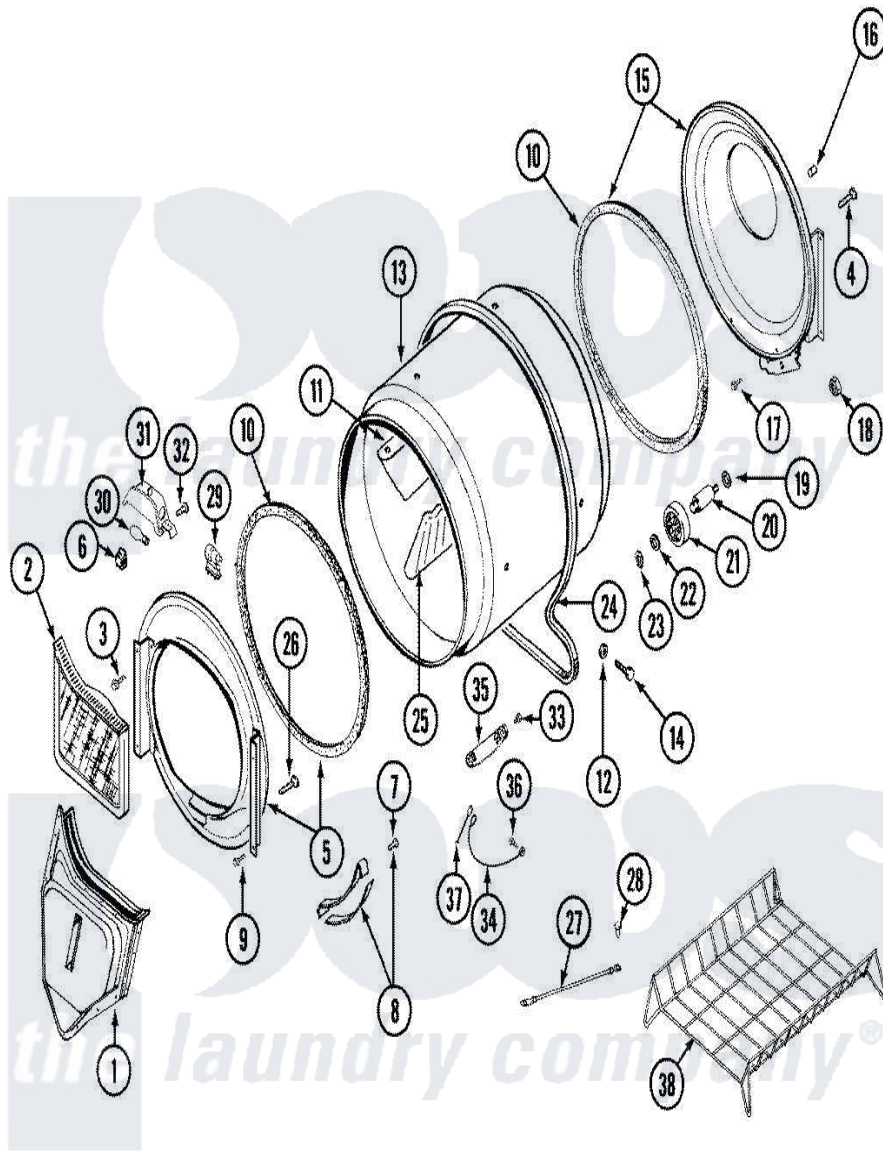

Maytag LDG9806AAE 08 - TUMBLER

Maytag [Residential Maytag LDG9806AAE Dryer Parts](#) Parts Diagram 08 - TUMBLER
 Click on the part number to view part

Item	Original Part Number	Replaced By	Status	Part Description
1	33001016			Outlet Duct Assembly
2	33001171	33002970		Lint Filte
3	313764		Not Available	SCREW
4	Y313561			Screw----NA
5	33001423			Front Assembly, Tumbler
6	Y310376			Clip, Door Switch Harness
7	210720			Rivet, Bearing To Tumbler Frmt
8	306508			Tumbler Bearing Kit ----W
9	Y310632	1163839		Screw
10	314820			Seal, Tumbler
11	33001012			Baffle
12	314158			Washer, Baffle To Tumbler
13	33001108		Not Available	DRYER TUMBLER, W/O BAFFLES
14	Y310759			Screw, Tumbler Baffles
15	33001178			Back, Tumbler
16	313915	31-3915		Tech Sheet

17	Y310632	1163839	Screw
18	312538	33001443	Nut, Hex
19	Y313347	312535	Washer, Vault Mounting Brk.
20	Y312948	6-3129480	Shaft- Tumbler
21	Y303373	12001541	Drum Roller/Washer Assembly--W
22	312535		Washer, Vault Mounting Brk.
23	410233	9703438	Ring-Retrn
24	Y312959		Poly "V" Belt For Tumbler
25	33001004		Baffle, Tall
26	Y314110	33002917	Screw, No.10-16
27	901220		Ground Wire
28	910343	488234	Screw 8-32 X 1/4
29	307097	33001496	Lamp- Hold
30	Y307100	67001316	Bulb, Light
31	314955	33001496	Lamp- Hold
32	214872		Palnut, End Cap Note: Nut, Lamp Holder
33	22001078	3177991	Screw
34	Y303711		Sensor Ground Wire
35	Y303389	304997	Sensor Assembly With Screws
36	211294	90767	Screw, 8A X 3/8 HeX Washer Head Tapping
37	Y312658		Receptacle, Sensor Ground Wire
38	Y308116		Rack, Drying