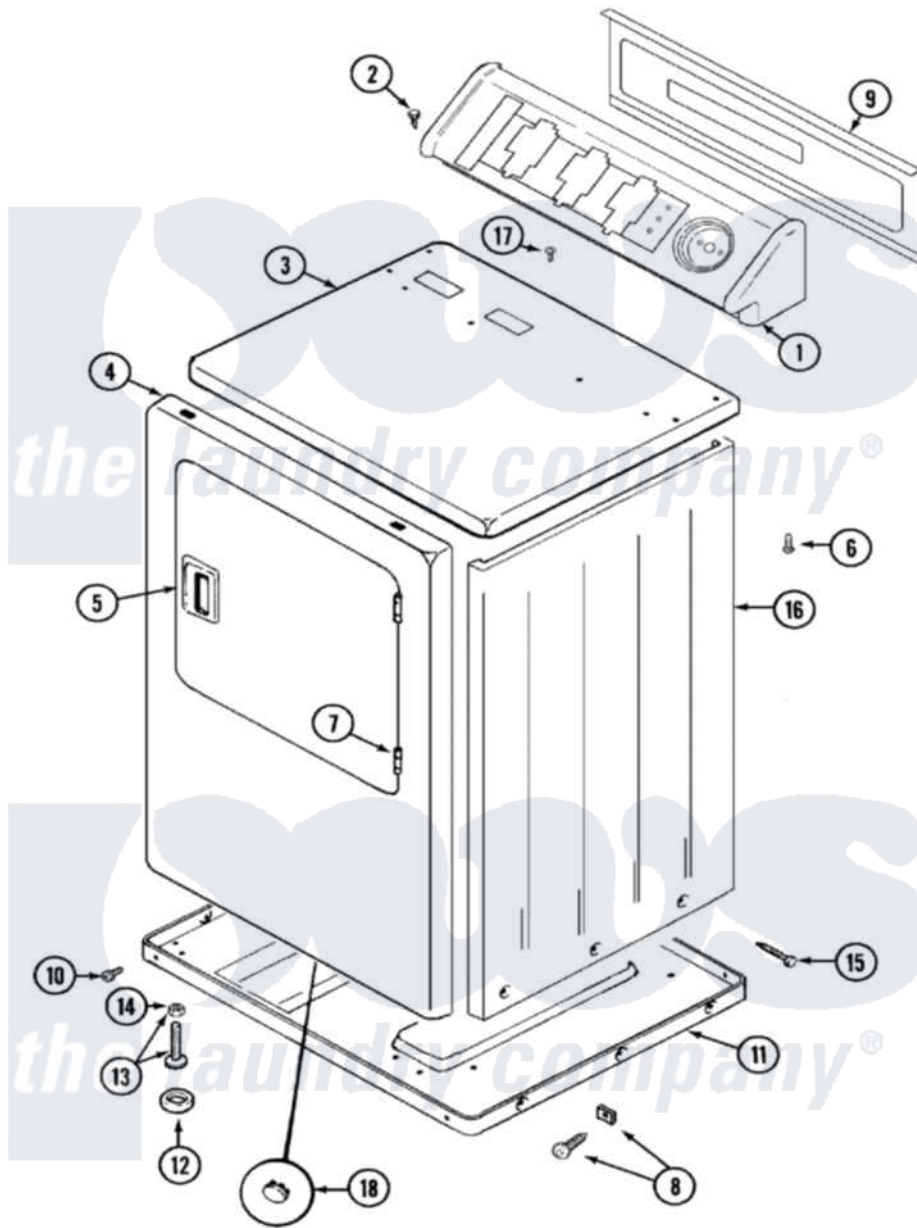

# Maytag LDG9806AAM 01 - CABINET-FRONT

Maytag Residential Maytag LDG9806AAM Dryer Parts Parts Diagram 01 - CABINET-FRONT  
 Click on the part number to view part

Item	Original Part Number	Replaced By	Status	Part Description
1	<a href="#">33001613</a>			Console
2	216423	<a href="#">3370225</a>		Screw
3	<a href="#">33001609</a>			Cover, Top ----NA
4	<a href="#">33001611</a>			Panel, Front ----NA
"	33001700		Not Available	PAD, FRONT
5	33001254	<a href="#">37001047</a>		Handle, Door
6	<a href="#">214354</a>			Screw, Top Cover To Cabnt.
7	<a href="#">33001230</a>			Hinge, Door
8	12001340	<a href="#">204439</a>		Screw And Fstner Assembly
9	33001625		Not Available	PANEL, BACK----NA
10	<a href="#">Y313561</a>			Screw----NA
"	Y310632	<a href="#">1163839</a>		Screw
11	Y303361		Not Available	BASE ASSY. (UPPER & LOWER)
12	<a href="#">Y314137</a>			Foot, Rubber
13	<a href="#">Y305086</a>			Adjustable Leg And Nut
14	Y052740	<a href="#">62739</a>		Nut, Lock

15	<a href="#">213007</a>		Xfor Cabinet See Cabinet, Back
16	33001160	Not Available	CABINET (ALM)
17	210186	<a href="#">3370225</a>	Screw
18	33001615	Not Available	PLUG, FRONT PANEL (ALM)