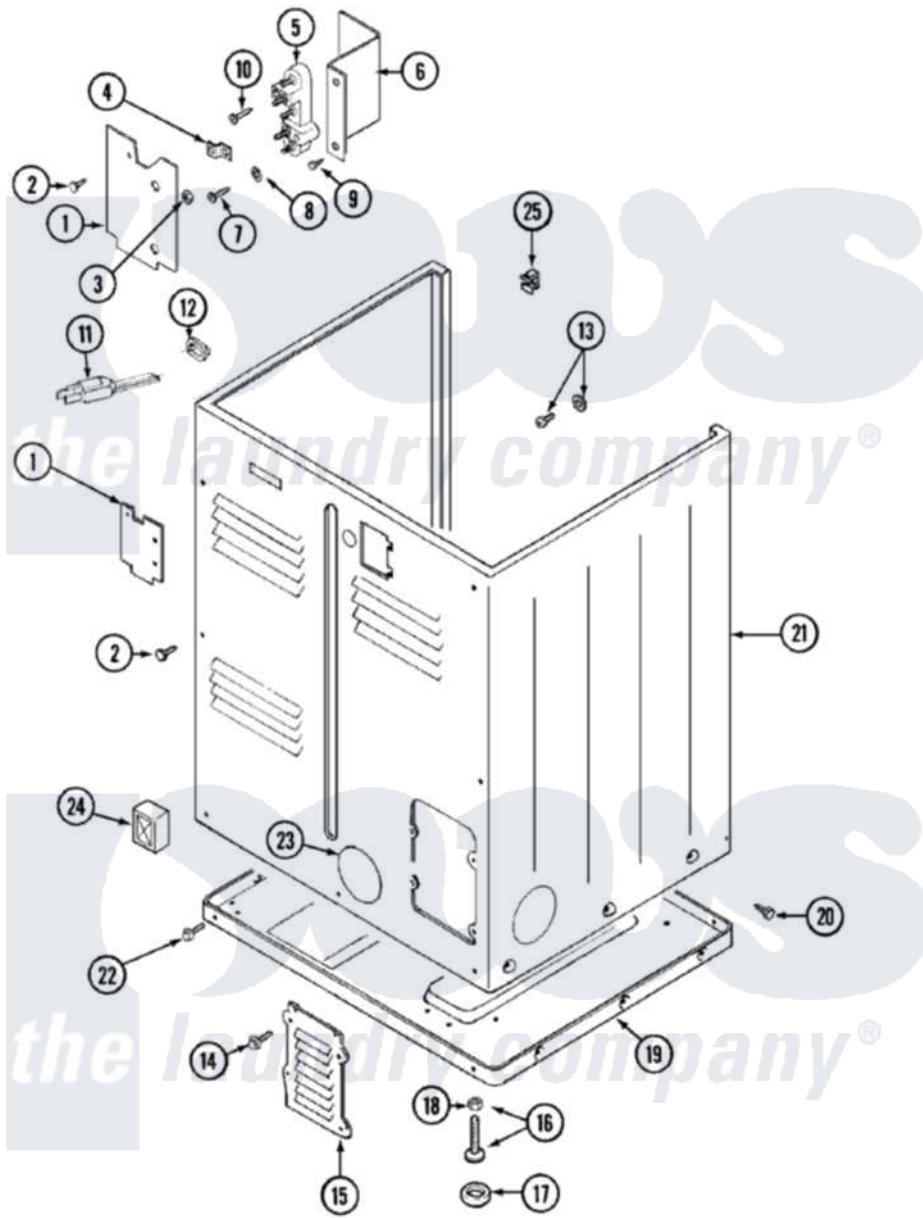

Maytag LDG9806AAM 02 - CABINET-REAR

Maytag [Residential Maytag LDG9806AAM Dryer Parts](#) Parts Diagram 02 - CABINET-REAR
 Click on the part number to view part

Item	Original Part Number	Replaced By	Status	Part Description
1	Y312905		Not Available	COVER, TERMINAL
2	Y313561			Screw---NA
11	33001246		Not Available	CORD, POWER
12	211881			Grommet, Cord Part Not Used-Gas Models Only
13	303846	22003781		Screw, Ground Strap
14	216423	3370225		Screw
15	Y312951		Not Available	ACCESS COVER, BACK
16	Y305086			Adjustable Leg And Nut
17	Y314137			Foot, Rubber
18	Y052740	62739		Nut, Lock
19	Y303361		Not Available	BASE ASSY. (UPPER & LOWER)
20	213007			Xfor Cabinet See Cabinet, Back
21	33001160		Not Available	CABINET (ALM)
22	Y313561			Screw---NA

"	Y310632	1163839	Screw
23	33001701	Not Available	GUARD, EXHAUST DUCT
24	33001702		Flap, Pipe
25	Y310376		Clip, Door Switch Harness