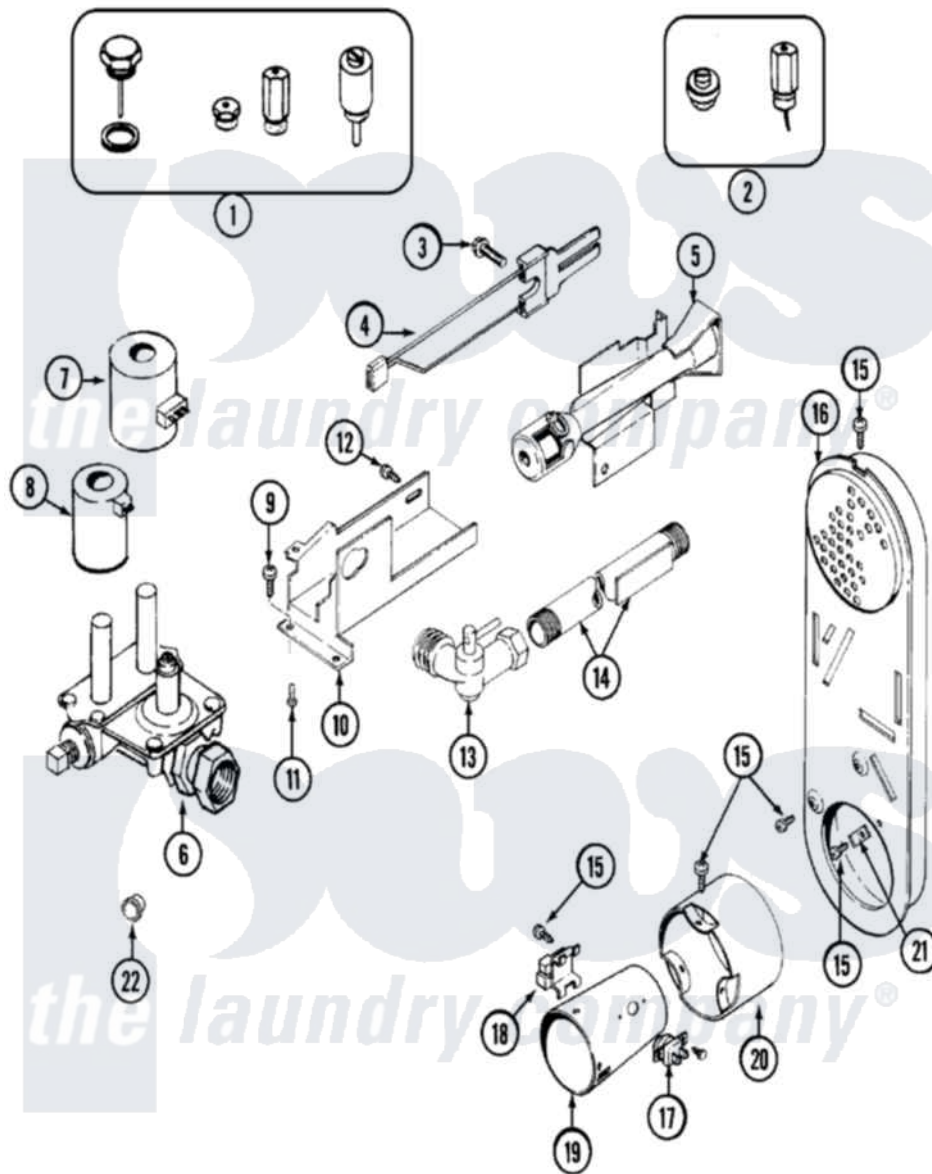

# Maytag LDG9806AAM 06 - GAS VALVE

Maytag [Residential Maytag LDG9806AAM Dryer Parts](#) Parts Diagram 06 - GAS VALVE  
 Click on the part number to view part

Item	Original Part Number	Replaced By	Status	Part Description
1	Y306195	<a href="#">MAL9000AAXX</a>		LP Gas Con
2	306204	<a href="#">33002924</a>		Gas Conv K
3	<a href="#">304971</a>			Screw Note: Screw, Igniter
4	304970	<a href="#">4391996</a>		Ignitor
5	33001247	<a href="#">33002793</a>		Burner Assembly
6	<a href="#">306176</a>			Valve, Gas
7	<a href="#">306106</a>			Coil, Holding And Booster--W
8	306105	<a href="#">694540</a>		Coil, 60 Hz
9	<a href="#">Y313561</a>			Screw---NA
10	<a href="#">314566</a>			Gas Control Bracket
11	<a href="#">Y313559</a>			Screw
12	314568	<a href="#">Y313559</a>		Screw
"	314082	<a href="#">90767</a>		Screw, 8A X 3/8 HeX Washer Head Tapping
13	<a href="#">Y303349</a>			Angle Shut-Off, Gas Valve
"	33001842	<a href="#">3406051</a>		Elbow Union Assembly Pipe And Bracket Assembly

14	Y303383	<a href="#">33001735</a>	Series 18 Not Needed Use Vavle
15	211294	<a href="#">90767</a>	Screw, 8A X 3/8 HeX Washer Head Tapping
16	Y308504	Not Available	INLET DUCT ASSEMBLY
17	<a href="#">303395</a>		Thermostat, Hi-Limit
18	Y303377	<a href="#">338906</a>	Radiant, Sensor
19	<a href="#">Y308548</a>		Combustion Cone Assembly
20	<a href="#">Y303841</a>		Cone, Extension
21	<a href="#">Y312890</a>		Retainer, Heater Chamber
22	<a href="#">33001693</a>		Cap, Gas Pipe