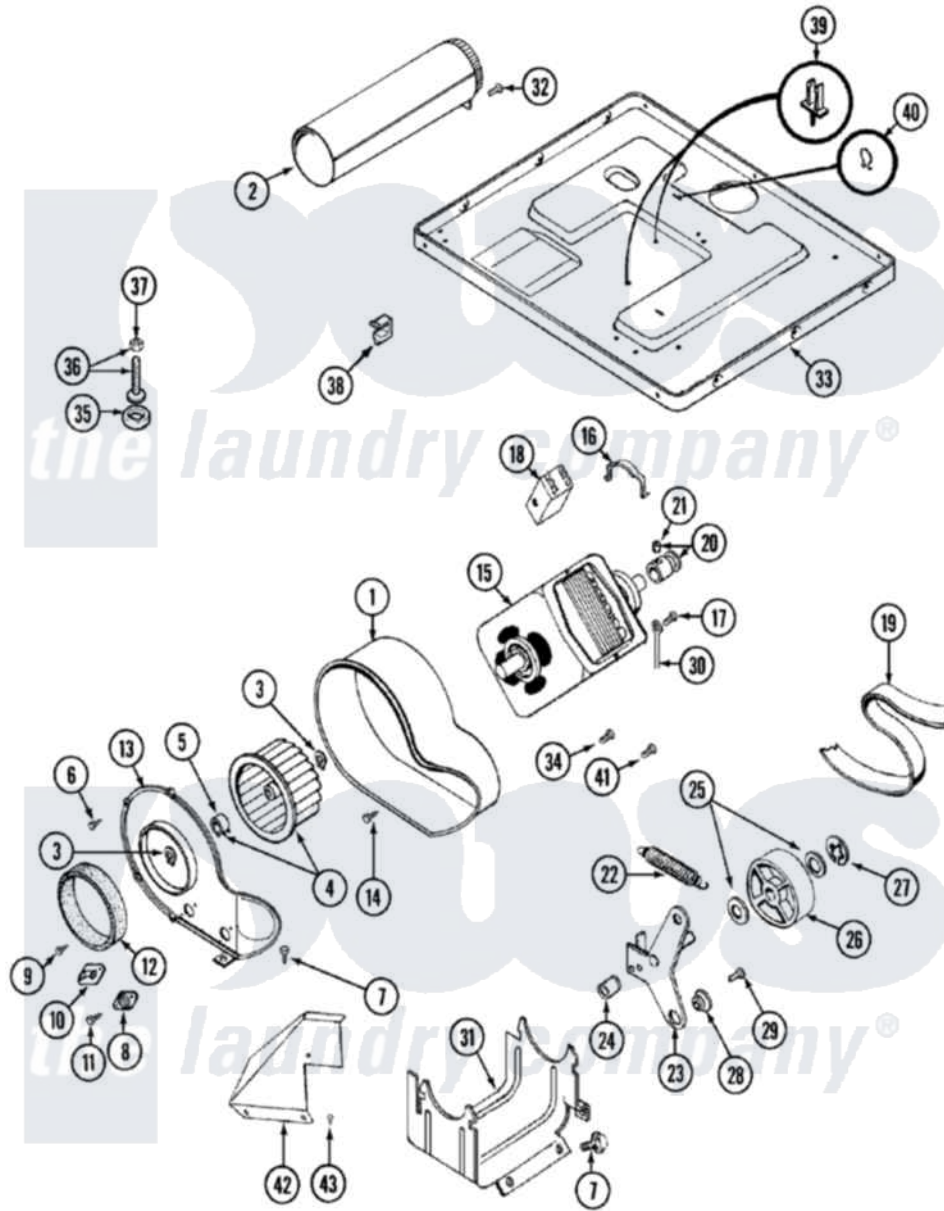

Maytag LDG9806AAM 07 - MOTOR DRIVE

Maytag [Residential Maytag LDG9806AAM Dryer Parts](#) Parts Diagram 07 - MOTOR DRIVE
 Click on the part number to view part

Item	Original Part Number	Replaced By	Status	Part Description
1	Y312893			Housing, Blower
2	Y303442			EXHAUST DUCT ASSEMBLY
3	410233	9703438		Ring-Retrn
4	Y303836			Blower Wheel Assembly And Clamp
5	312967			Clamp, Blower Housing
6	Y312961	W10116751		Screw
7	Y313561			Screw----NA
8	306910			Thermostat, Multi Temp Note: Thermostat
9	211294	90767		Screw, 8A X 3/8 HeX Washer Head Tapping
10	306604			Cut-Off, Thermal Part Not Used
11	314848	W10116760		Screw
12	Y312901			Seal, Housing Cover
13	314846			Cover, Blower Housing
14	314818	1163839		Screw

15	Y303358	W10410999	Motor-Drve
16	Y015825		Clip, Motor To Motor Support
17	910343	488234	Screw 8-32 X 1/4
18	Y303879		Switch, Motor External Start
"	Y303877	Not Available	SWITCH, MOTOR EXTERNAL START No.303358-2, No.303358-4, 303358-7
"	306207	Not Available	(PROD. No.303358-8 & No.303358-9)
19	Y312959		Poly "V" Belt For Tumbler
20	Y305185	6-3051850	Pulley- MO
21	Y053241		Set Screw, Motor Pulley
22	Y303945		IDLER SPRING ASSY. W/PLUG
23	Y303363	6-3033630	Idler Arm
24	Y313582	W10116756	Spacer
25	Y312527		Washer, Idler Shaft
26	Y303705	6-3037050	Pulley- ID
27	312958	354987	Ring, Retaining
28	Y312894	315772	Sleeve, Idler Arm
29	Y014874		Screw, Idler Arm And Sleeve
30	901220		Ground Wire
31	312897	Not Available	SUPPORT, MOTOR
32	Y310632	1163839	Screw
33	Y305084		Base Assembly
34	211294	90767	Screw, 8A X 3/8 HeX Washer Head Tapping
35	Y314137		Foot, Rubber
36	Y305086		Adjustable Leg And Nut
37	Y052740	62739	Nut, Lock
38	Y310376		Clip, Door Switch Harness
39	315471	22003298	Retainer, Wire
40	410490		Spring, Retainer Wire Harness
41	Y312961	W10116751	Screw