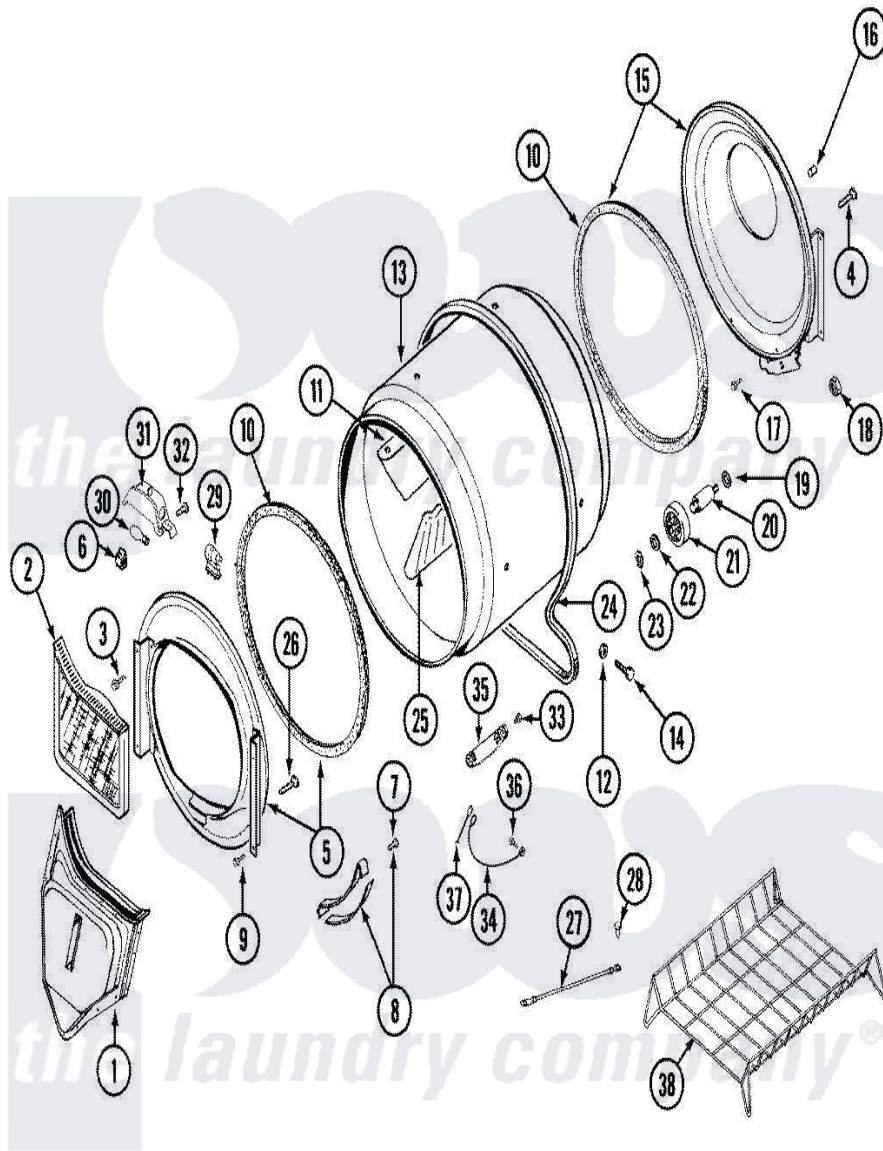

Maytag LDG9806AAM 08 - TUMBLER

Maytag [Residential Maytag LDG9806AAM Dryer Parts](#) Parts Diagram 08 - TUMBLER
 Click on the part number to view part

Item	Original Part Number	Replaced By	Status	Part Description
1	33001016			Outlet Duct Assembly
2	33001171	33002970		Lint Filte
3	313764		Not Available	SCREW
4	Y313561			Screw----NA
5	33001423			Front Assembly, Tumbler
6	Y310376			Clip, Door Switch Harness
7	210720			Rivet, Bearing To Tumbler Frmt
8	306508			Tumbler Bearing Kit ---W
9	Y310632	1163839		Screw
10	314820			Seal, Tumbler
11	33001012			Baffle
12	314158			Washer, Baffle To Tumbler
13	33001108		Not Available	DRYER TUMBLER, W/O BAFFLES
14	Y310759			Screw, Tumbler Baffles
15	33001178			Back, Tumbler
16	313915	31-3915		Tech Sheet

17	Y310632	1163839	Screw
18	312538	33001443	Nut, Hex
19	Y313347	312535	Washer, Vault Mounting Brk.
20	Y312948	6-3129480	Shaft- Tumbler
21	Y303373	12001541	Drum Roller/Washer Assembly--W
22	312535		Washer, Vault Mounting Brk.
23	410233	9703438	Ring-Retrn
24	Y312959		Poly "V" Belt For Tumbler
25	33001004		Baffle, Tall
26	Y314110	33002917	Screw, No.10-16
27	901220		Ground Wire
28	910343	488234	Screw 8-32 X 1/4
29	307097	33001496	Lamp- Hold
30	Y307100	67001316	Bulb, Light
31	314955	33001496	Lamp- Hold
32	214872		Palnut, End Cap Note: Nut, Lamp Holder
33	22001078	3177991	Screw
34	Y303711		Sensor Ground Wire
35	Y303389	304997	Sensor Assembly With Screws
36	211294	90767	Screw, 8A X 3/8 HeX Washer Head Tapping
37	Y312658		Receptacle, Sensor Ground Wire
38	Y308116		Rack, Drying