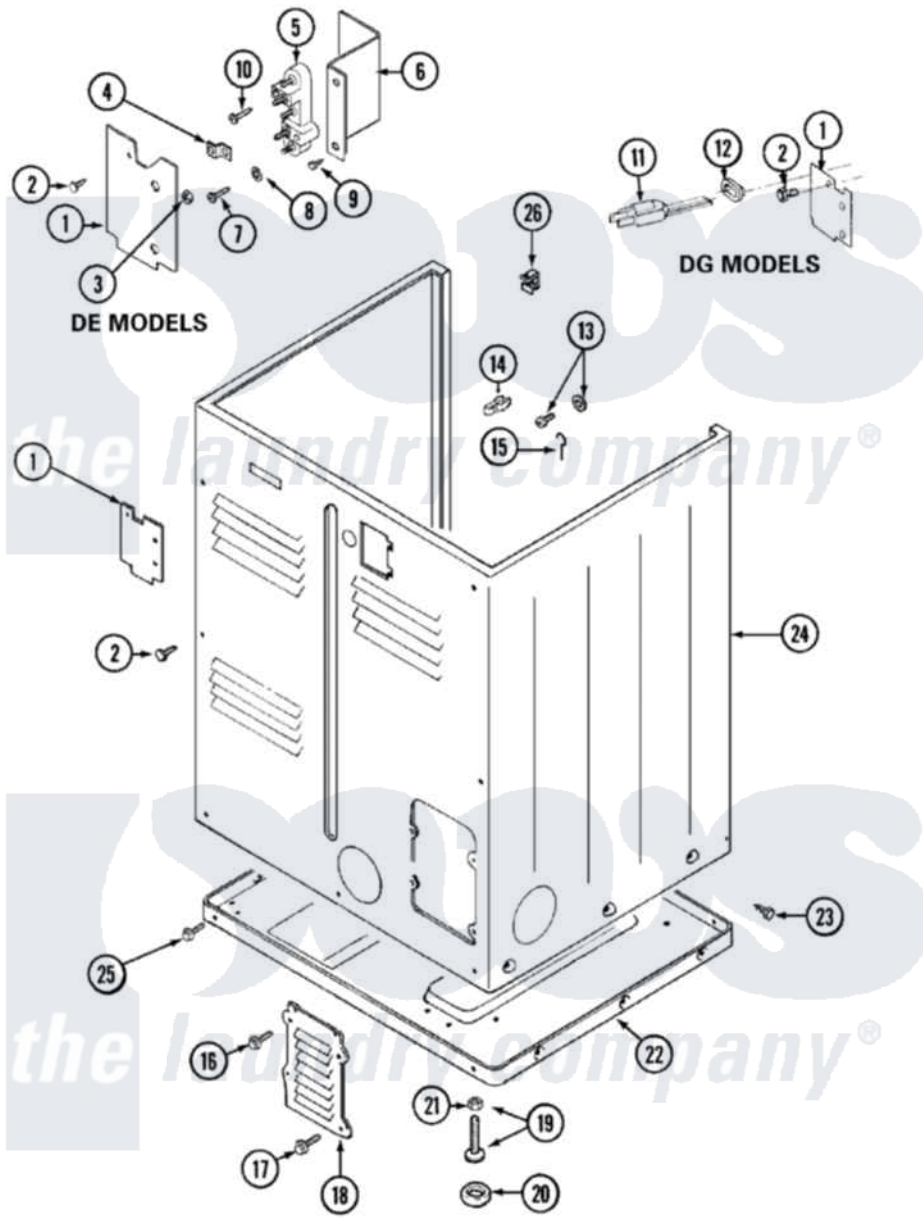

# Maytag LDG9814AAE 02 - CABINET-REAR

Maytag [Residential Maytag LDG9814AAE Dryer Parts](#) Parts Diagram 02 - CABINET-REAR  
 Click on the part number to view part

Item	Original Part Number	Replaced By	Status	Part Description
1	Y312905		Not Available	COVER, TERMINAL
2	<a href="#">Y313561</a>			Screw---NA
11	33001246		Not Available	CORD, POWER
12	<a href="#">211881</a>			Grommet, Cord Part Not Used-Gas Models Only
13	303846	<a href="#">22003781</a>		Screw, Ground Strap
14	<a href="#">301548</a>			Clamp, Ground Wire
15	<a href="#">204807</a>			Ground Wire, Supp. Plte To Top Cover
16	<a href="#">Y313559</a>			Screw
17	211294	<a href="#">90767</a>		Screw, 8A X 3/8 HeX Washer Head Tapping
18	Y312951		Not Available	ACCESS COVER, BACK
19	<a href="#">Y305086</a>			Adjustable Leg And Nut
20	<a href="#">Y314137</a>			Foot, Rubber
21	Y052740	<a href="#">62739</a>		Nut, Lock
22	Y303361		Not Available	BASE ASSY. (UPPER & LOWER)

23	<a href="#">213007</a>		Xfor Cabinet See Cabinet, Back
24	33001159	<a href="#">33001327</a>	Cabinet
25	<a href="#">Y313561</a>		Screw----NA
"	Y310632	<a href="#">1163839</a>	Screw
26	<a href="#">Y310376</a>		Clip, Door Switch Harness