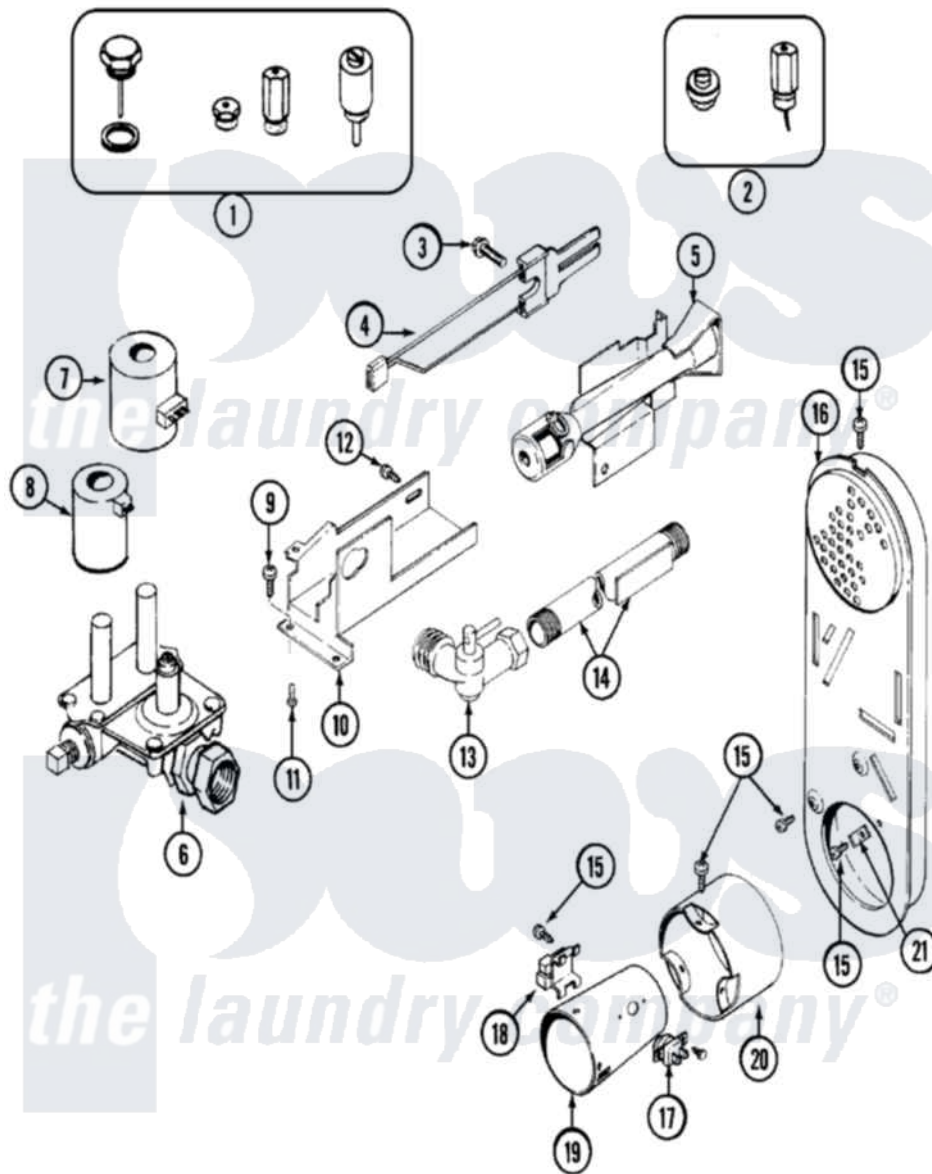

Maytag LDG9814AAE 06 - GAS VALVE

Maytag [Residential Maytag LDG9814AAE Dryer Parts](#) Parts Diagram 06 - GAS VALVE
 Click on the part number to view part

Item	Original Part Number	Replaced By	Status	Part Description
1	Y306195	MAL9000AXX		LP Gas Con
2	306204	33002924		Gas Conv K
3	304971			Screw Note: Screw, Igniter
4	304970	4391996		Ignitor
5	33001247	33002793		Burner Assembly
6	306176			Valve, Gas
7	306106			Coil, Holding And Booster--W
8	306105	694540		Coil, 60 Hz
9	Y313561			Screw---NA
10	314566			Gas Control Bracket
11	Y313559			Screw
12	314082	90767		Screw, 8A X 3/8 HeX Washer Head Tapping
"	314568	Y313559		Screw
13	Y303349			Angle Shut-Off, Gas Valve
14	Y303383	33001735		Pipe And Bracket Assembly Series 18 Not Needed Use

15	211294	90767	Vavle
			Screw, 8A X 3/8 HeX Washer Head Tapping
16	Y308504		Not Available
			INLET DUCT ASSEMBLY
17	303395		Thermostat, Hi-Limit
18	Y303377	338906	Radiant, Sensor
19	Y308548		Combustion Cone Assembly
20	Y303841		Cone, Extension
21	Y312890		Retainer, Heater Chamber