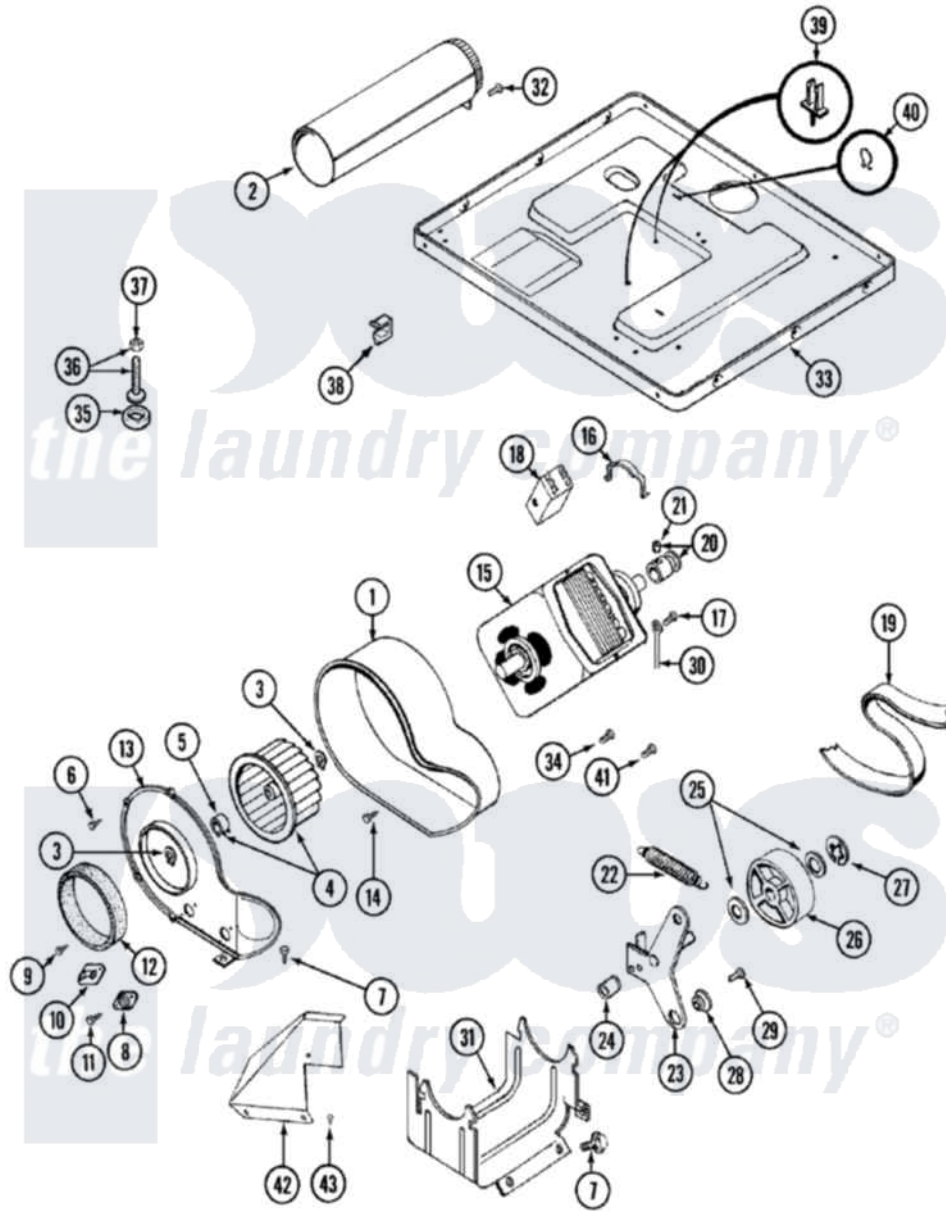

Maytag LDG9814AAE 07 - MOTOR DRIVE

Maytag [Residential Maytag LDG9814AAE Dryer Parts](#) Parts Diagram 07 - MOTOR DRIVE
 Click on the part number to view part

Item	Original Part Number	Replaced By	Status	Part Description
1	Y312893			Housing, Blower
2	Y303442			EXHAUST DUCT ASSEMBLY
3	410233	9703438		Ring-Retrn
4	Y303836			Blower Wheel Assembly And Clamp
5	312967			Clamp, Blower Housing
6	Y312961	W10116751		Screw
7	Y313561			Screw----NA
8	306910			Thermostat, Multi Temp Note: Thermostat
9	211294	90767		Screw, 8A X 3/8 HeX Washer Head Tapping
10	306604			Cut-Off, Thermal Part Not Used
11	314848	W10116760		Screw
12	Y312901			Seal, Housing Cover
13	314846			Cover, Blower Housing
14	Y310632	1163839		Screw

15	Y303358	W10410999	Motor-Drive
16	Y015825		Clip, Motor To Motor Support
17	910343	488234	Screw 8-32 X 1/4
18	Y303877	Not Available	SWITCH, MOTOR EXTERNAL START No.303358-2, No.303358-4, 303358-7
"	Y303879		Switch, Motor External Start
"	306207	Not Available	(PROD. No.303358-8 & No.303358-9)
19	Y312959		Poly "V" Belt For Tumbler
20	Y305185	6-3051850	Pulley- MO
21	Y053241		Set Screw, Motor Pulley
22	Y303945		IDLER SPRING ASSY. W/PLUG
23	Y303363	6-3033630	Idler Arm
24	Y313582	W10116756	Spacer
25	Y312527		Washer, Idler Shaft
26	Y303705	6-3037050	Pulley- ID
27	312958	354987	Ring, Retaining
28	Y312894	315772	Sleeve, Idler Arm
29	Y014874		Screw, Idler Arm And Sleeve
30	901220		Ground Wire
31	312897	Not Available	SUPPORT, MOTOR
32	Y310632	1163839	Screw
33	Y305084		Base Assembly
34	211294	90767	Screw, 8A X 3/8 HeX Washer Head Tapping
35	Y314137		Foot, Rubber
36	Y305086		Adjustable Leg And Nut
37	Y052740	62739	Nut, Lock
38	Y310376		Clip, Door Switch Harness
39	315471	22003298	Retainer, Wire
40	410490		Spring, Retainer Wire Harness
41	Y312961	W10116751	Screw